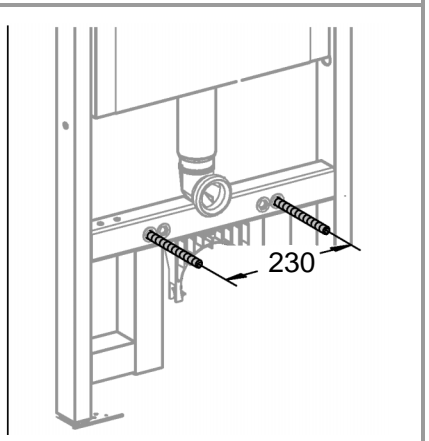

i

SERVICE

SERVICE

	X	Y	Z
	54mm	57mm	>18mm
	54mm	78mm	<3mm

	X

	*40 949

Pure Freude
an Wasser

GROHE