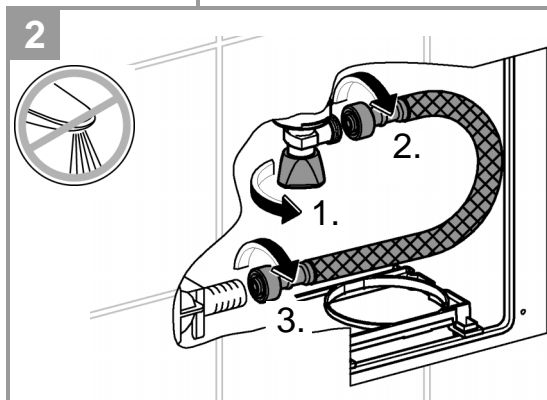

i

SERVICE

SERVICE

	X	Y	Z
	54mm	57mm	>18mm
	54mm	78mm	<3mm

	X

	*40 949

Pure Freude
an Wasser

GROHE