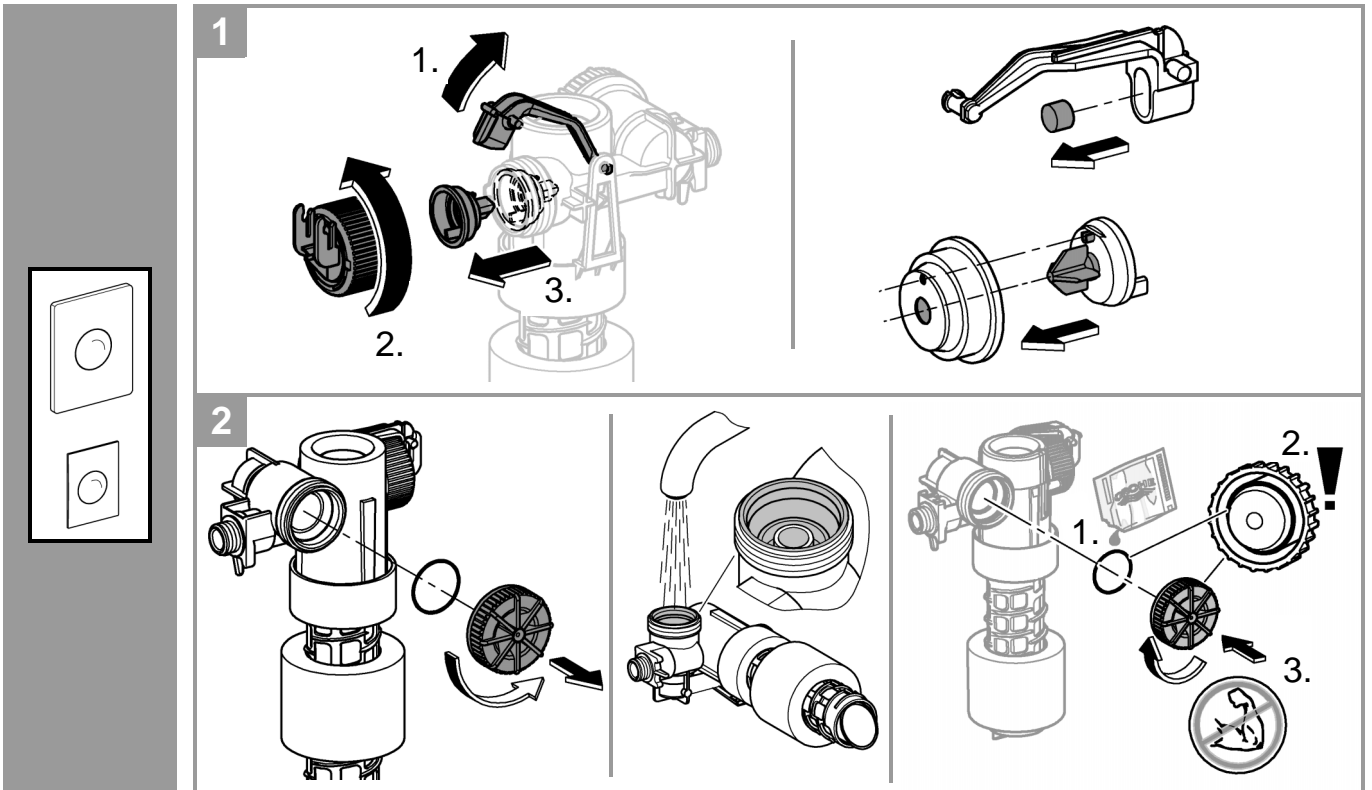

i

SERVICE

SERVICE

	X	Y	Z
	54mm	57mm	>18mm
	54mm	78mm	<3mm

	X

	*40 949

Pure Freude
an Wasser

GROHE