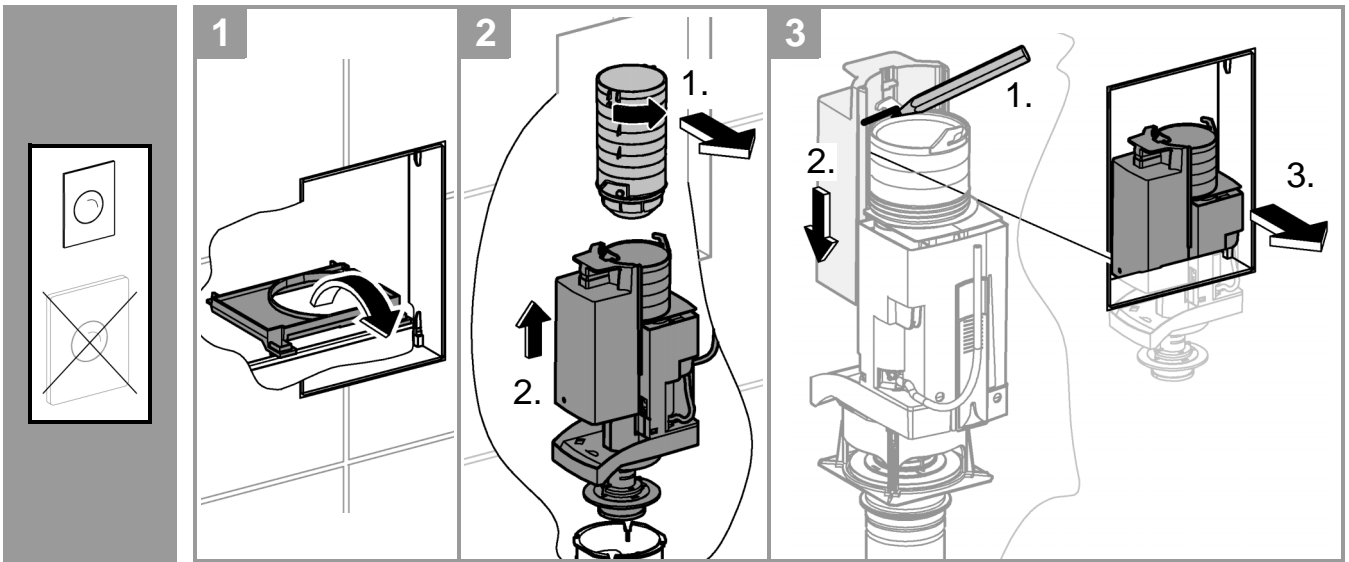

i

SERVICE

SERVICE

	X	Y	Z
	54mm	57mm	>18mm
	54mm	78mm	<3mm

	X

	*40 949

Pure Freude
an Wasser

GROHE