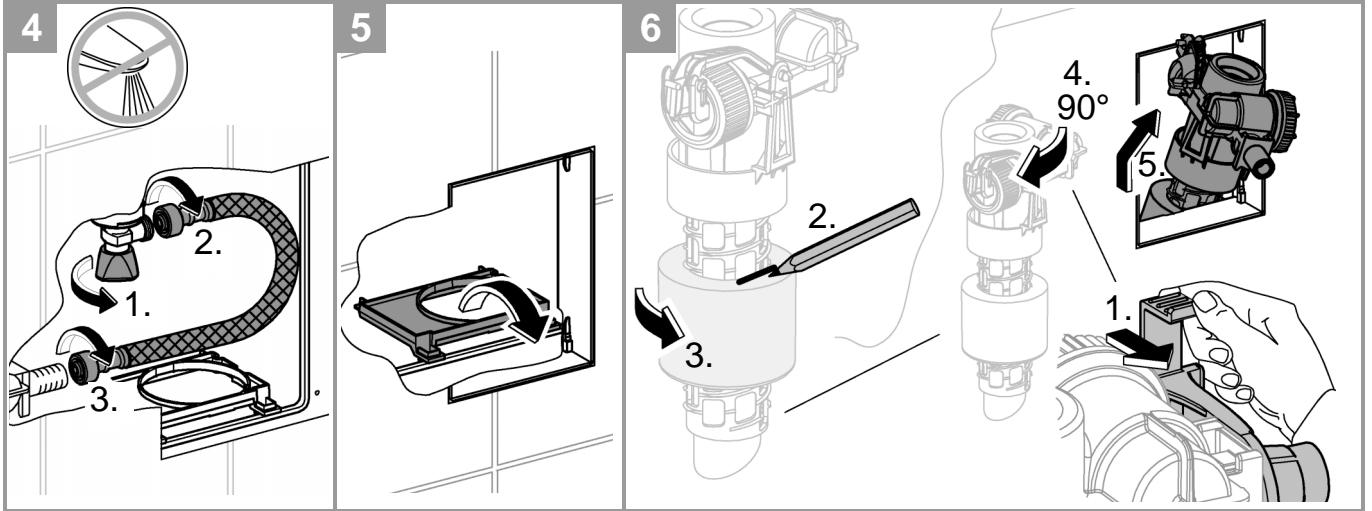

i

SERVICE

SERVICE

	X	Y	Z
	54mm	57mm	>18mm
	54mm	78mm	<3mm

	X

	*40 949

Pure Freude
an Wasser

GROHE