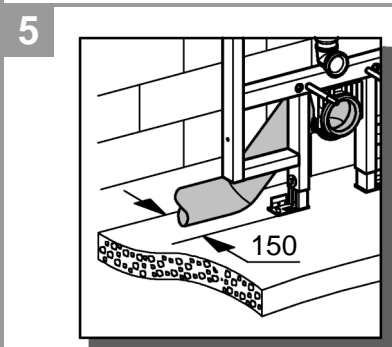

i

SERVICE

SERVICE

	X	Y	Z
	54mm	57mm	>18mm
	54mm	78mm	<3mm

	X

	*40 949

Pure Freude
an Wasser

GROHE