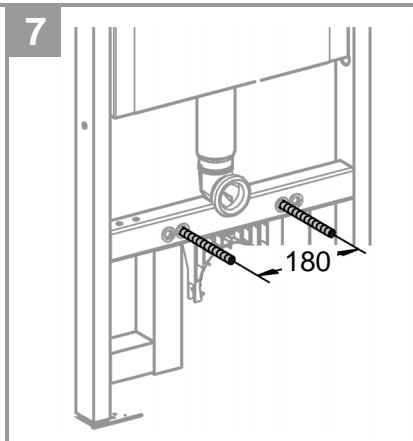

i

SERVICE

SERVICE

	X	Y	Z
	54mm	57mm	>18mm
	54mm	78mm	<3mm

	X

	*40 949

Pure Freude
an Wasser

GROHE