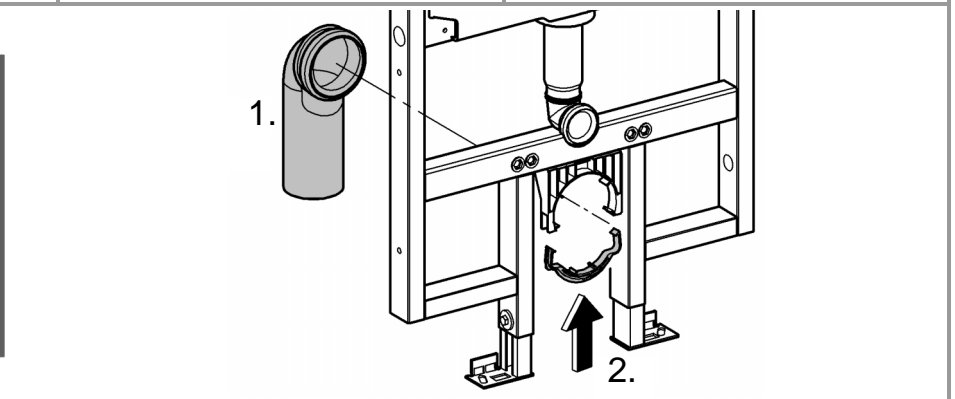

i

SERVICE

SERVICE

	X	Y	Z
	54mm	57mm	>18mm
	54mm	78mm	<3mm

	X

	*40 949

Pure Freude
an Wasser

GROHE