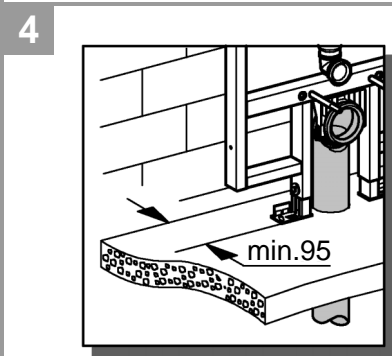

i

SERVICE

SERVICE

	X	Y	Z
	54mm	57mm	>18mm
	54mm	78mm	<3mm

	X

	*40 949

Pure Freude
an Wasser

GROHE