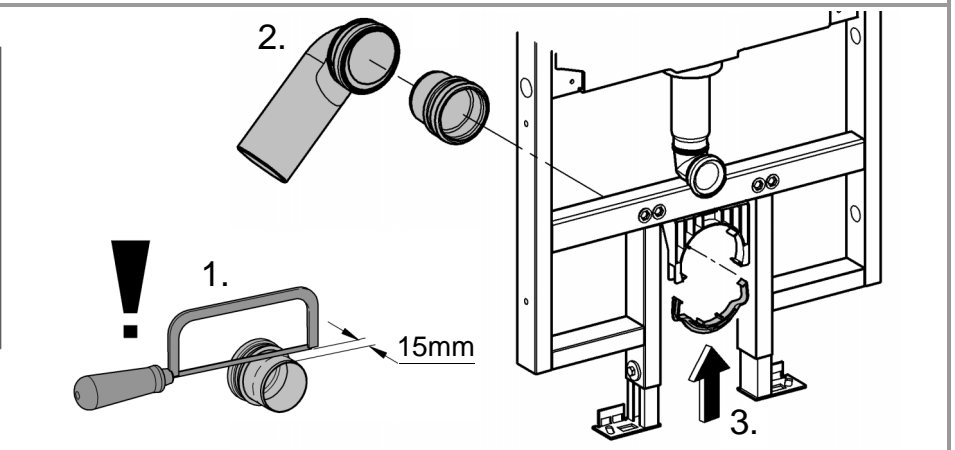

i

SERVICE

SERVICE

	X	Y	Z
	54mm	57mm	>18mm
	54mm	78mm	<3mm

	X

	*40 949

Pure Freude
an Wasser

GROHE