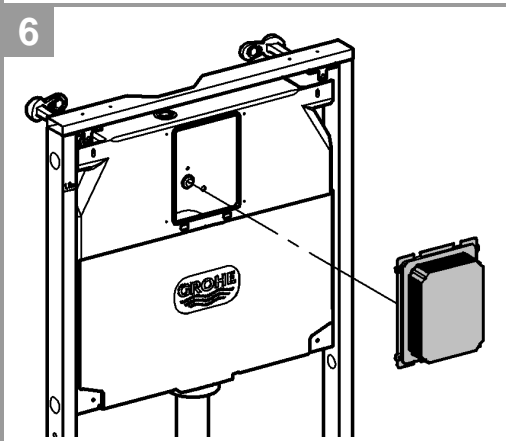

i

SERVICE

SERVICE

	X	Y	Z
	54mm	57mm	>18mm
	54mm	78mm	<3mm

	X

	*40 949

Pure Freude
an Wasser

GROHE