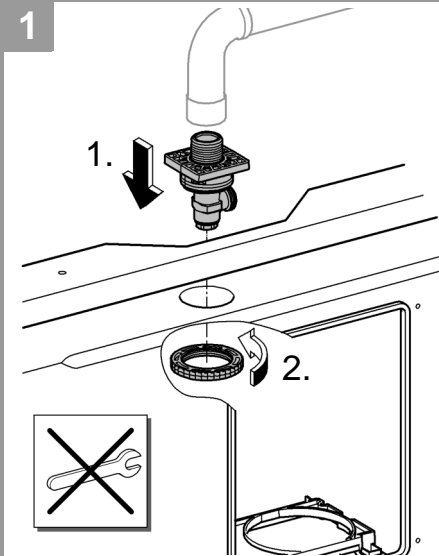

i

SERVICE

SERVICE

	X	Y	Z
	54mm	57mm	>18mm
	54mm	78mm	<3mm

	X

	*40 949

Pure Freude
an Wasser

GROHE