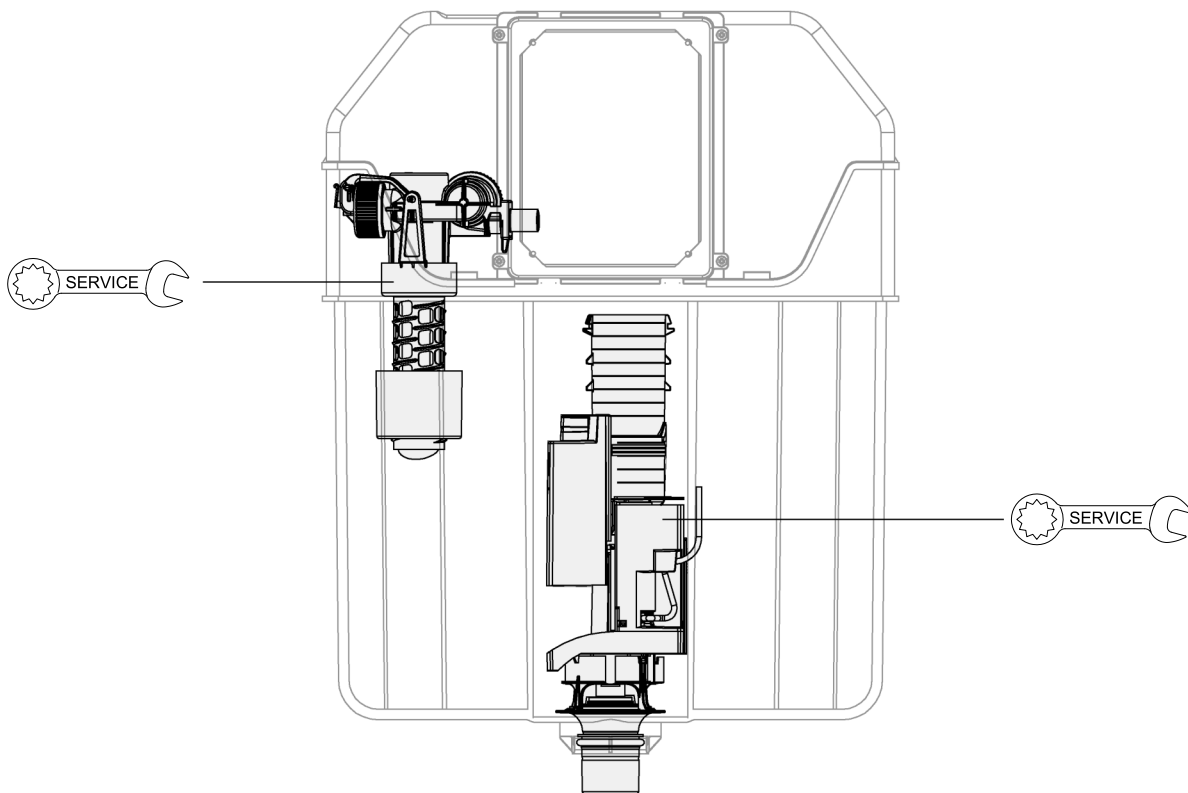

i

SERVICE

SERVICE

	X	Y	Z
	54mm	57mm	>18mm
	54mm	78mm	<3mm

	X

	*40 949

Pure Freude
an Wasser

GROHE