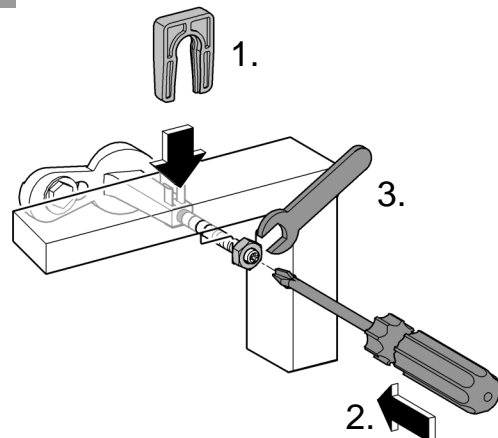

i

SERVICE

SERVICE

	X	Y	Z
	54mm	57mm	>18mm
	54mm	78mm	<3mm

	X

	*40 949

Pure Freude
an Wasser

GROHE