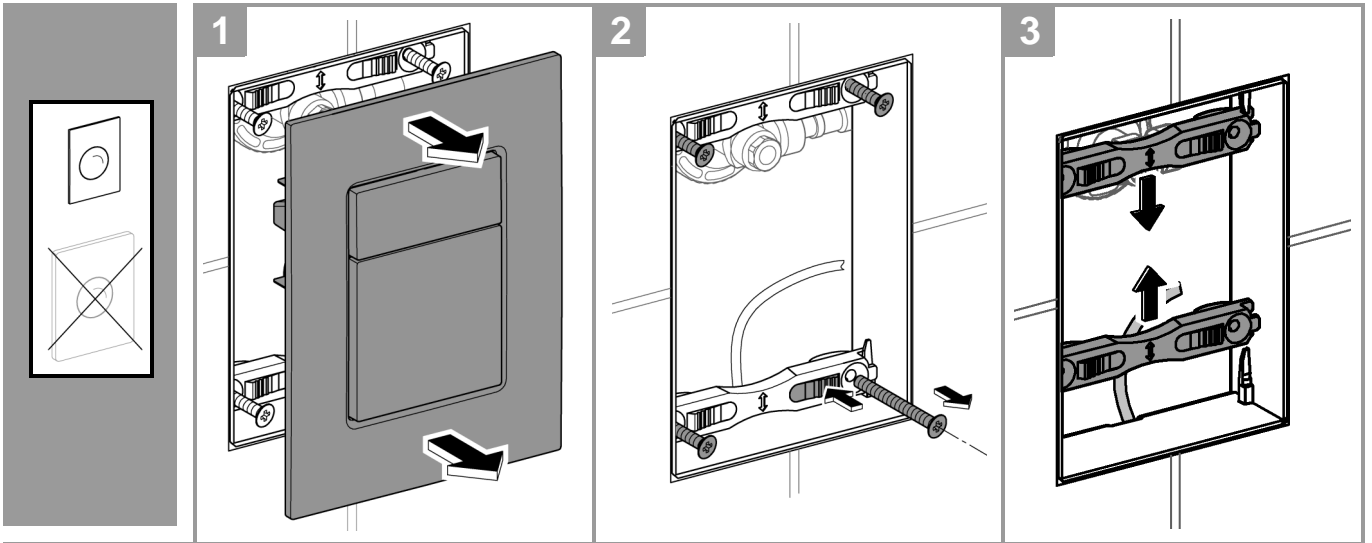

i

SERVICE

SERVICE

	X	Y	Z
	54mm	57mm	>18mm
	54mm	78mm	<3mm

	X

	*40 949

Pure Freude
an Wasser

GROHE