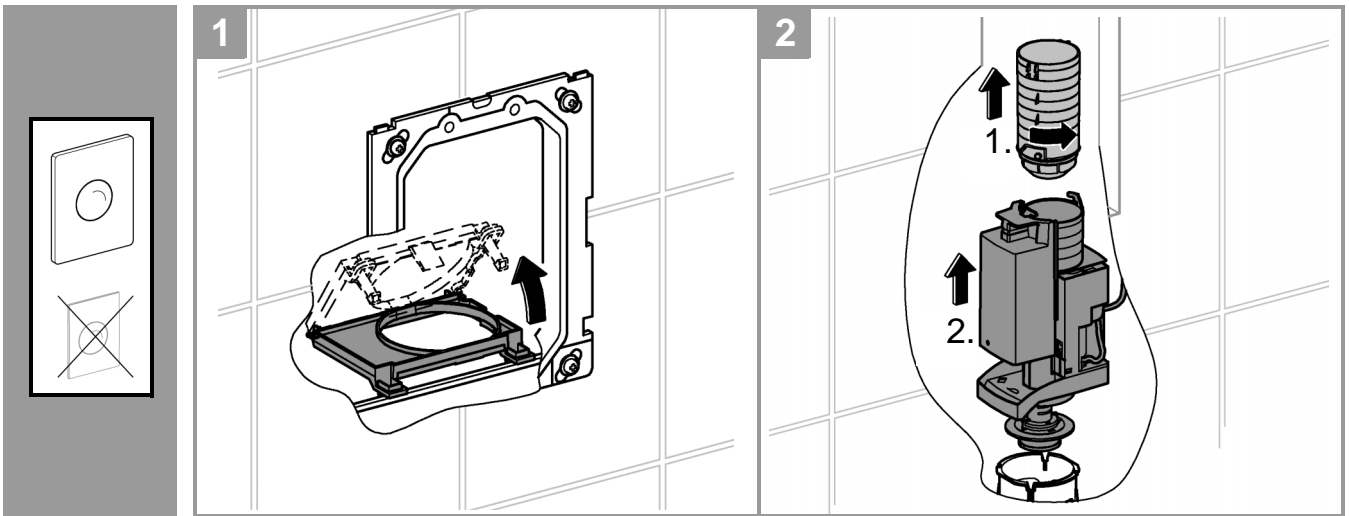

i

SERVICE

SERVICE

	X	Y	Z
	54mm	57mm	>18mm
	54mm	78mm	<3mm

	X

	*40 949

Pure Freude
an Wasser

GROHE