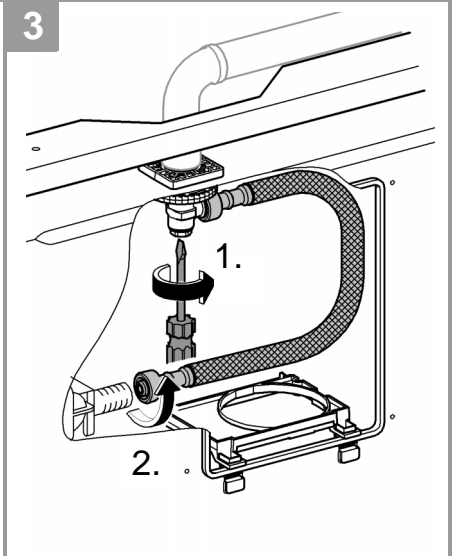

i

SERVICE

SERVICE

	X	Y	Z
	54mm	57mm	>18mm
	54mm	78mm	<3mm

	X

	*40 949

Pure Freude
an Wasser

GROHE