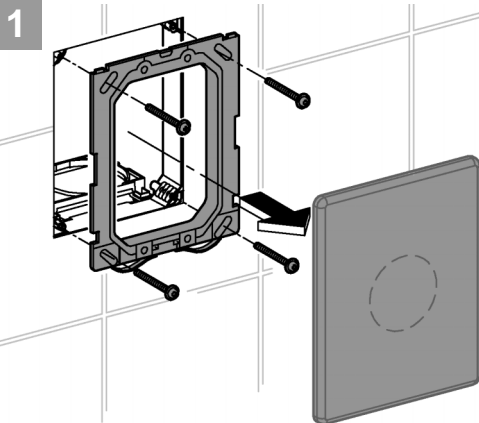

i

SERVICE

SERVICE

	X	Y	Z
	54mm	57mm	>18mm
	54mm	78mm	<3mm

	X

	*40 949

Pure Freude
an Wasser

GROHE