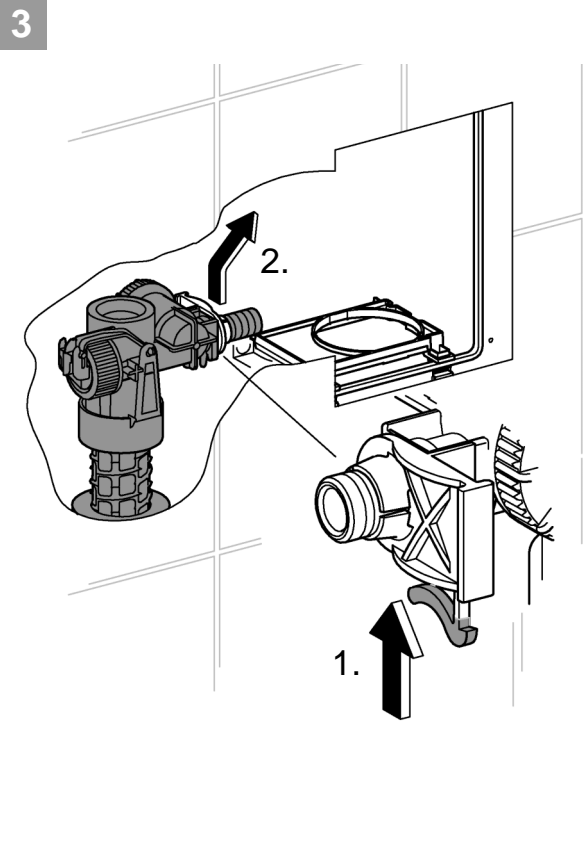

i

SERVICE

SERVICE

	X	Y	Z
	54mm	57mm	>18mm
	54mm	78mm	<3mm

	X

	*40 949

Pure Freude
an Wasser

GROHE