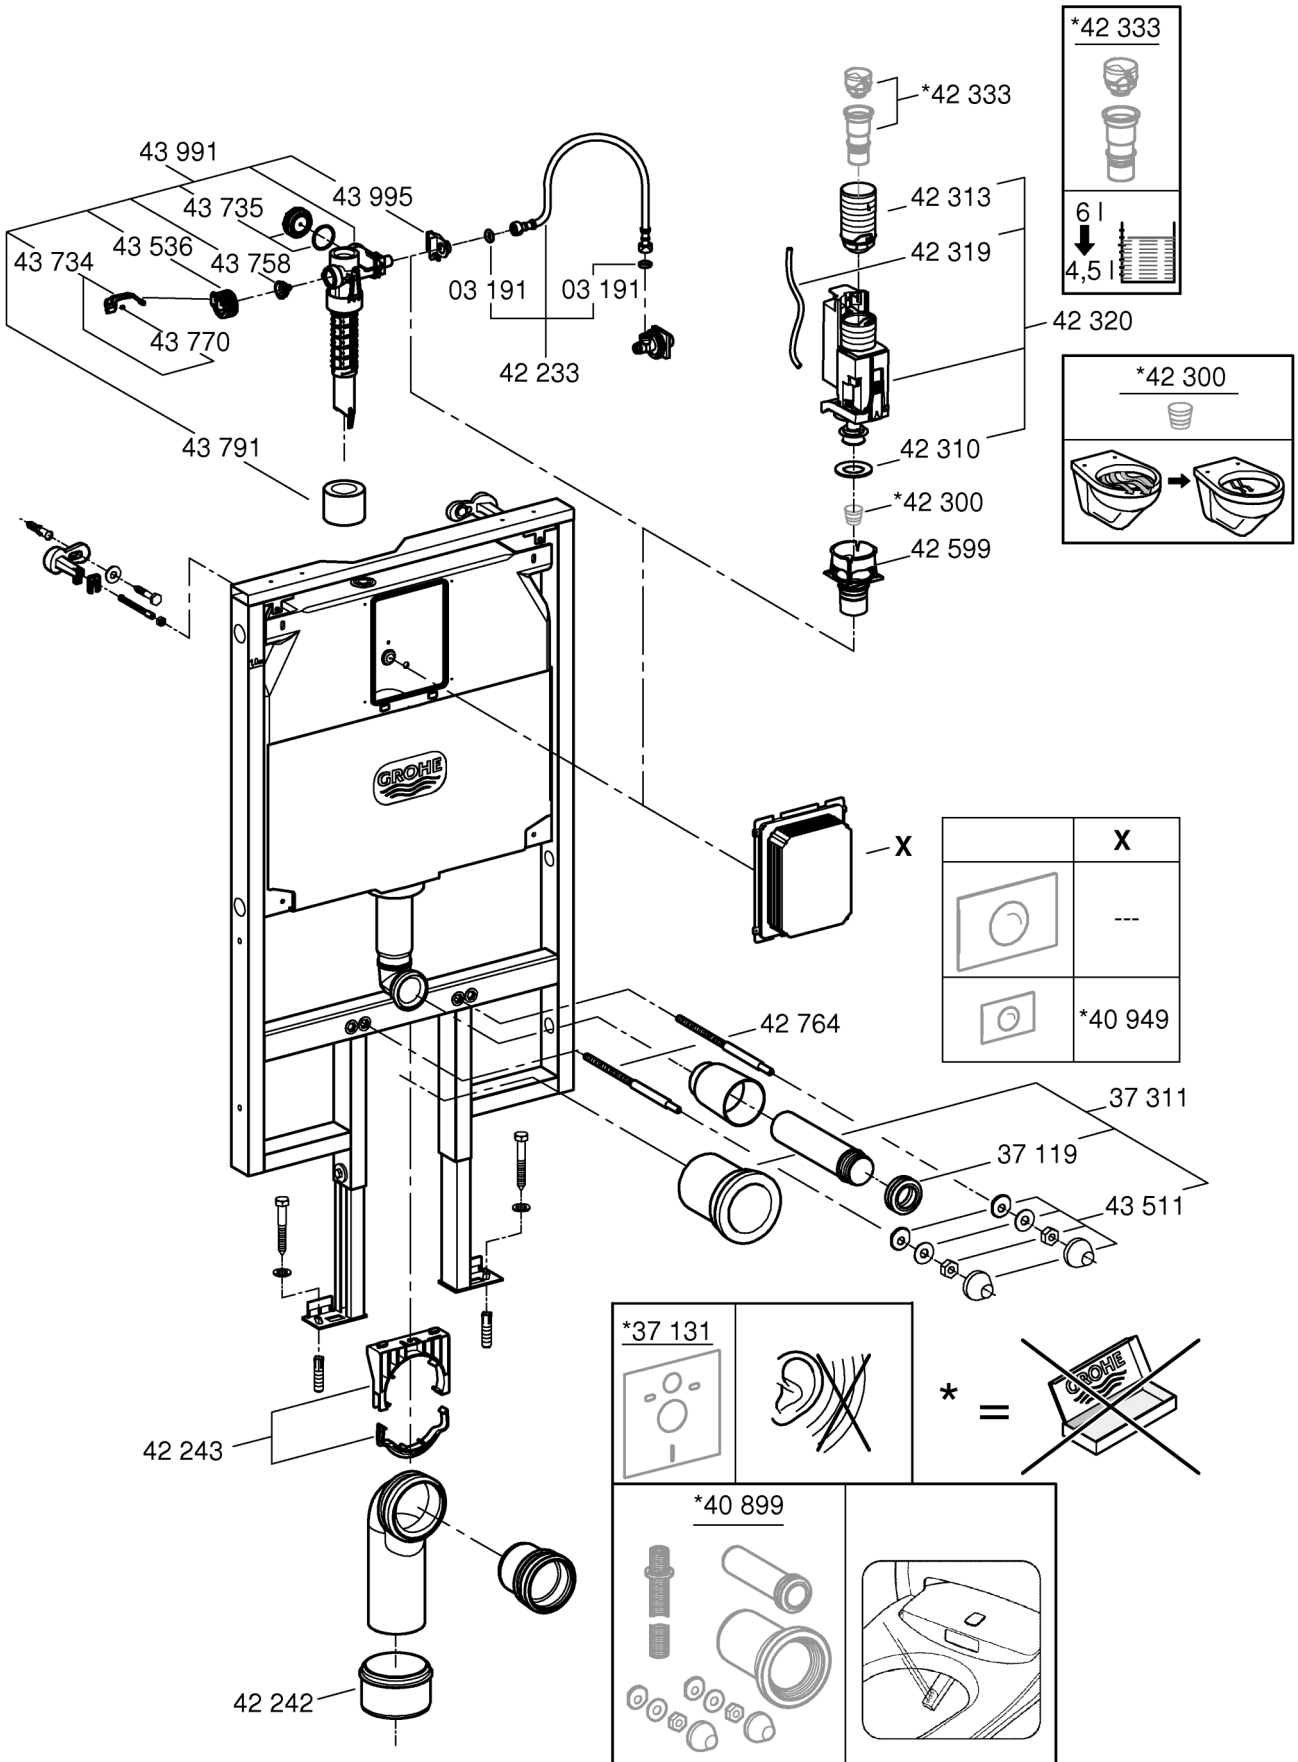

i

SERVICE

SERVICE

	X	Y	Z
	54mm	57mm	>18mm
	54mm	78mm	<3mm

	X

	*40 949

Pure Freude
an Wasser

GROHE