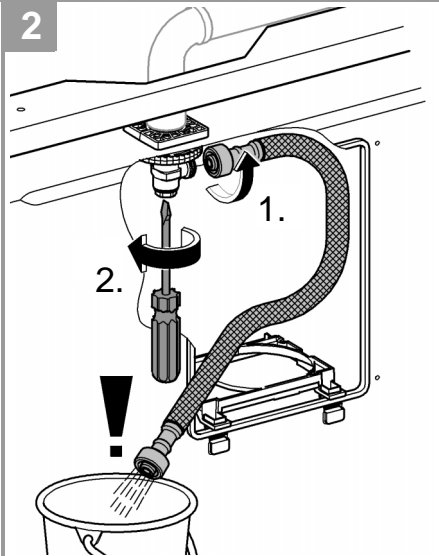

i

SERVICE

SERVICE

	X	Y	Z
	54mm	57mm	>18mm
	54mm	78mm	<3mm

	X

	*40 949

Pure Freude
an Wasser

GROHE