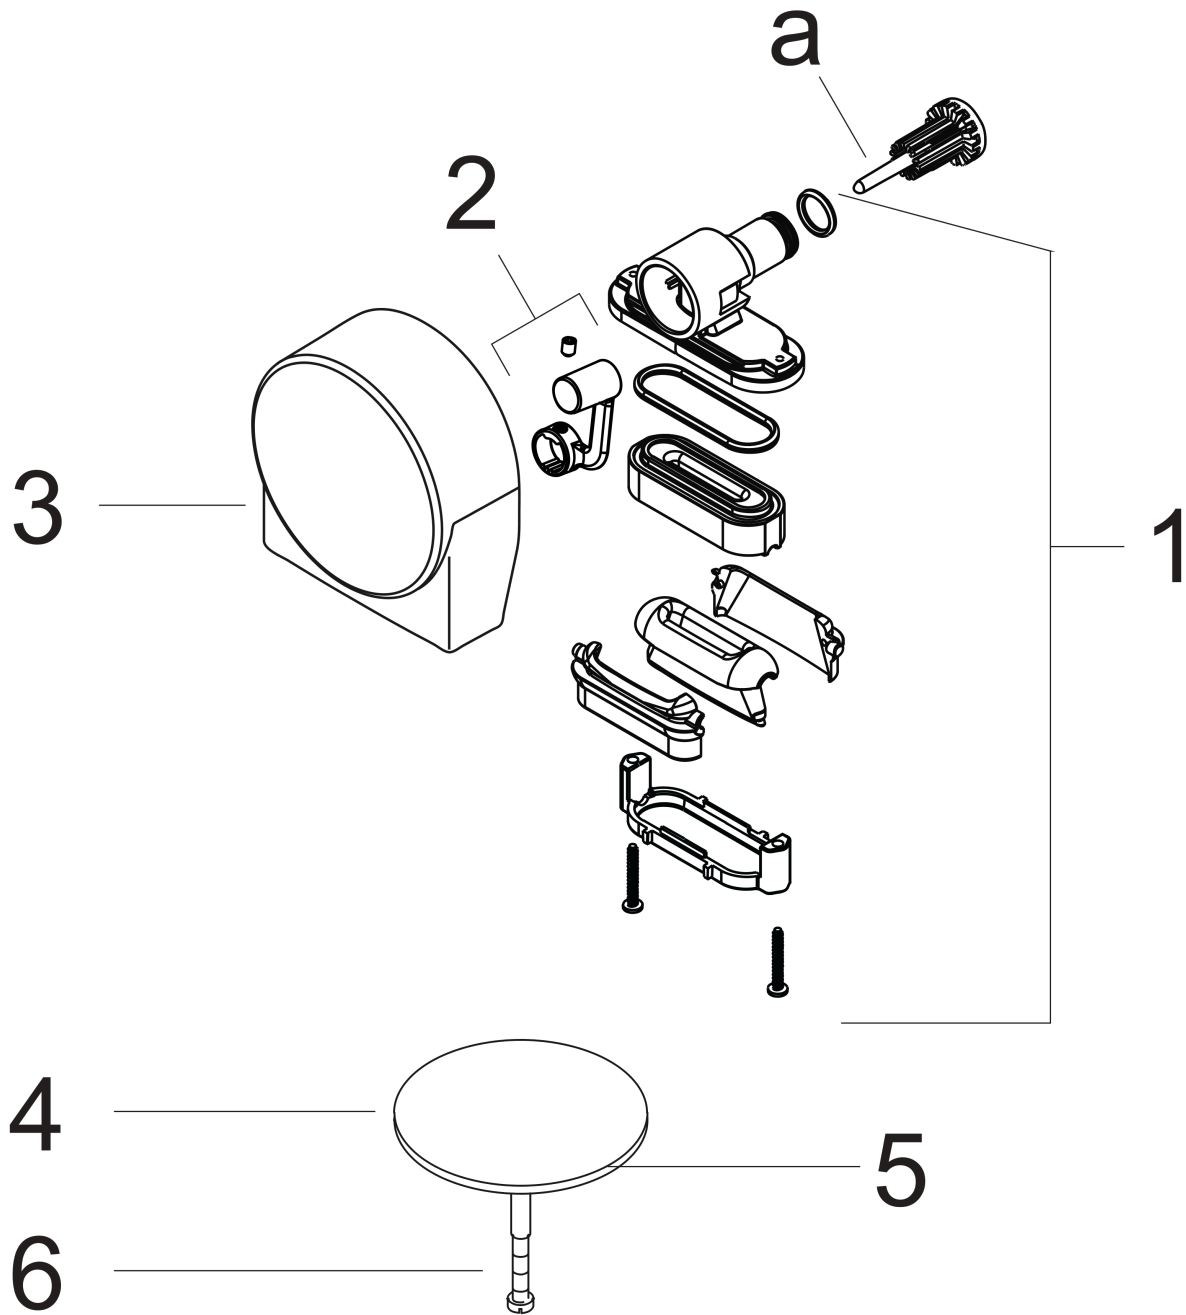

### Finish set bath filler, waste and overflow set

Finish: **Brushed Nickel** Article Number: **58117820**

#### Scale drawing

#### Flowchart

**Exafill S**  
**Finish set bath filler, waste and overflow set**  
 Finish: **Brushed Nickel** Article Number: **58117820**

Exploded Drawing

Year of production: >10/11

**Exafill S**

**Finish set bath filler, waste and overflow set**

Finish: **Brushed Nickel** Article Number: **58117820**

**Spare part list**

Year of production: >10/11

Pos.	Description	Article Number	PC	PU
1	spout body	97576000	11	1
2	support	95968820	7	1
3	cover	97575820	10	1
4	plug	96153820	12	1
5	O-ring 36x3,5	98066000	1	1
6	hexagon socket screw M5x25	97658000	3	1
a	laminator	95742000	1	1