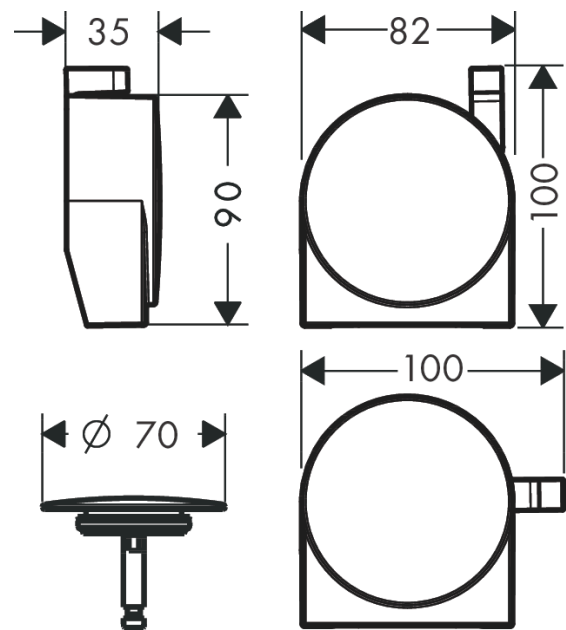

##### product features

- consists of: cover, security plug
- TÜV certified
- suitable for standard and special bath tubs
- wide flood jet
- jet former can be adjusted by 30°
- maximum flow rate at 3 bar: 19 l/min

#### Scale drawing

#### Flowchart

**Exafill S**  
**Finish set bath filler, waste and overflow set**  
 Finish: **Brushed Nickel** Article Number: **58117820**

Exploded Drawing

Year of production: >10/11

**Exafill S**

**Finish set bath filler, waste and overflow set**

Finish: **Brushed Nickel** Article Number: **58117820**

**Spare part list**

Year of production: >10/11

Pos.	Description	Article Number	PC	PU
1	spout body	97576000	11	1
2	support	95968820	7	1
3	cover	97575820	10	1
4	plug	96153820	12	1
5	O-ring 36x3,5	98066000	1	1
6	hexagon socket screw M5x25	97658000	3	1
a	laminator	95742000	1	1