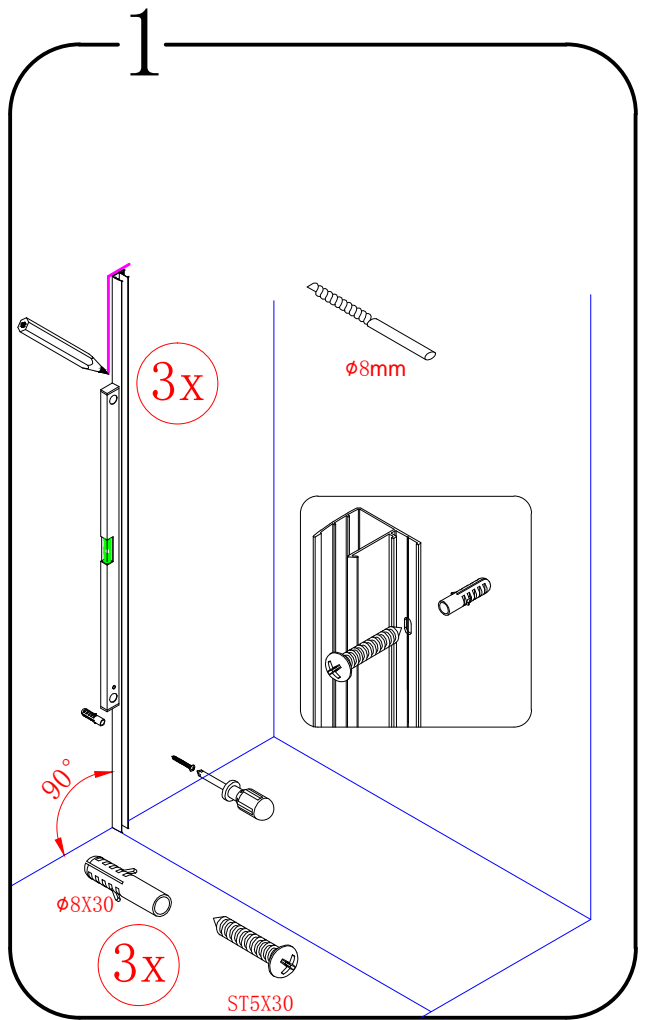

BSR-90

polysan 

Polysan s.r.o.
Nesměřice 52
285 22 Zruč nad Sázavou
Czech Republic
www.polysan.net

4

Polysan s.r.o.
Nesměřice 52
285 22 Zruč nad Sázavou
Czech Republic
www.polysan.net

EN 14428

Glass shower enclosure
cleaning efficiency: conforming
impact resistance: conforming
operating life: conforming