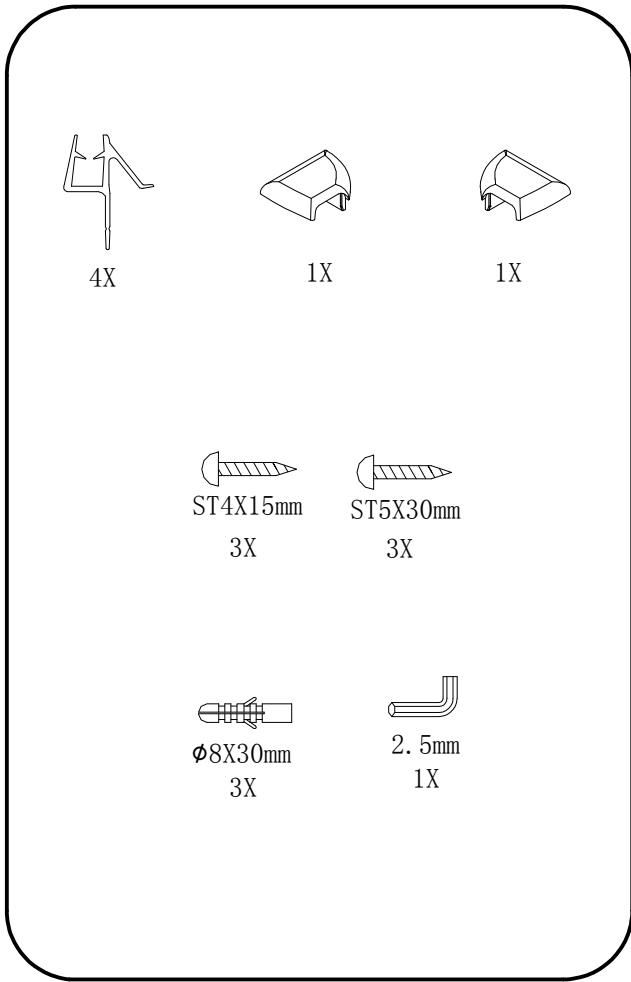

BSR-90

polysan 

Polysan s.r.o.
Nesměřice 52
285 22 Zruč nad Sázavou
Czech Republic
www.polysan.net

4

Polysan s.r.o.
Nesměřice 52
285 22 Zruč nad Sázavou
Czech Republic
www.polysan.net

EN 14428

Glass shower enclosure
cleaning efficiency: conforming
impact resistance: conforming
operating life: conforming