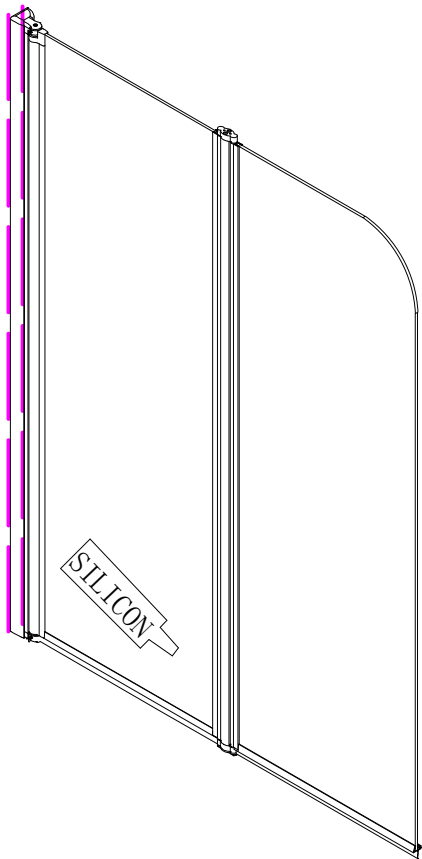

BSR-90

polysan 

Polysan s.r.o.
Nesměřice 52
285 22 Zruč nad Sázavou
Czech Republic
www.polysan.net

4

Polysan s.r.o.
Nesměřice 52
285 22 Zruč nad Sázavou
Czech Republic
www.polysan.net

EN 14428

Glass shower enclosure
cleaning efficiency: conforming
impact resistance: conforming
operating life: conforming