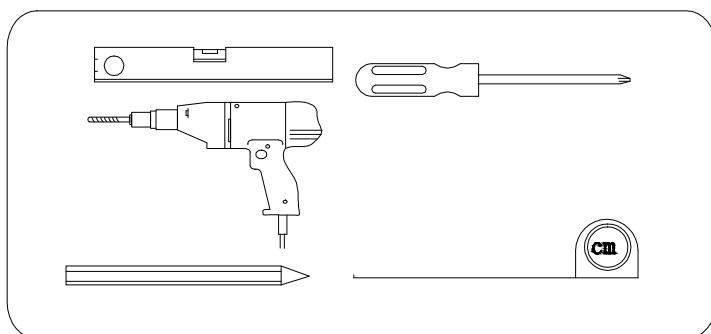

BSR-90

polysan 

Polysan s.r.o.
Nesměřice 52
285 22 Zruč nad Sázavou
Czech Republic
www.polysan.net

4

Polysan s.r.o.
Nesměřice 52
285 22 Zruč nad Sázavou
Czech Republic
www.polysan.net

EN 14428

Glass shower enclosure
cleaning efficiency: conforming
impact resistance: conforming
operating life: conforming