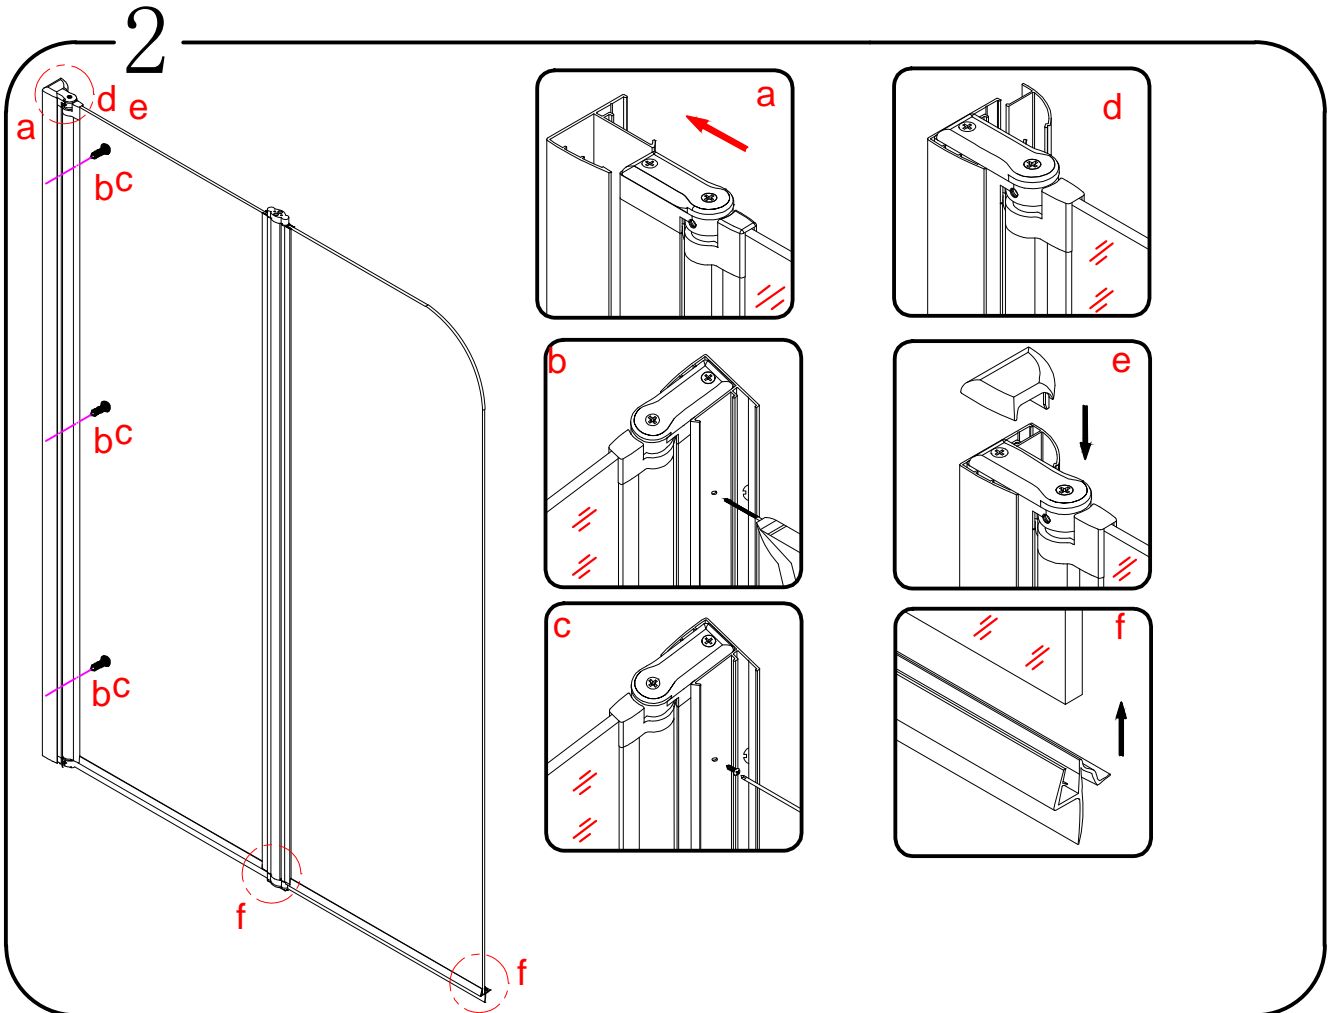

BSR-90

polysan 

Polysan s.r.o.
Nesměřice 52
285 22 Zruč nad Sázavou
Czech Republic
www.polysan.net

4

Polysan s.r.o.
Nesměřice 52
285 22 Zruč nad Sázavou
Czech Republic
www.polysan.net

EN 14428

Glass shower enclosure
cleaning efficiency: conforming
impact resistance: conforming
operating life: conforming