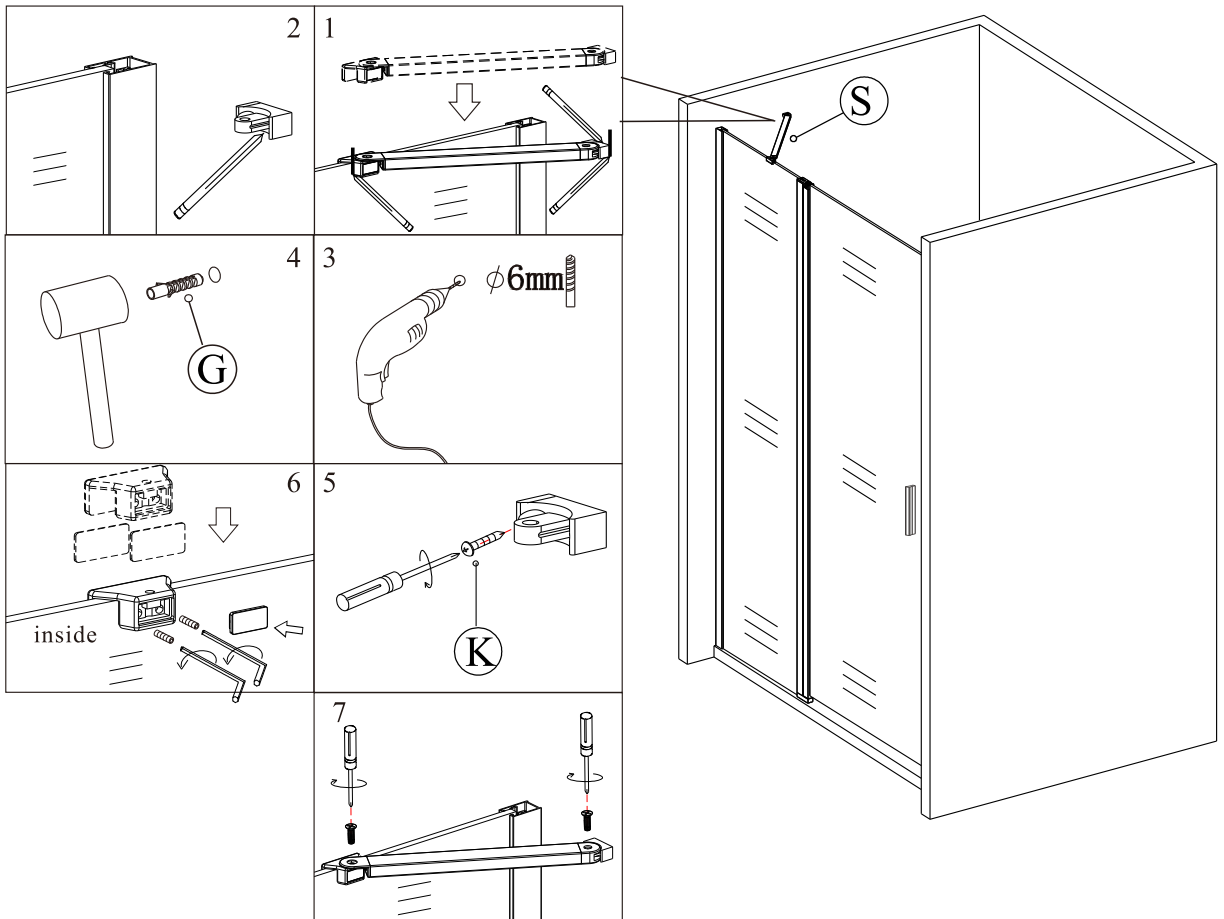

10

11

12

13

Polysan s.r.o.
Nesměřice 52
285 22 Zruč nad Sázavou
Czech Republic
www.polysan.net

EN 14428

Glass shower enclosure
cleaning efficiency: conforming
impact resistance: conforming
operating life: conforming