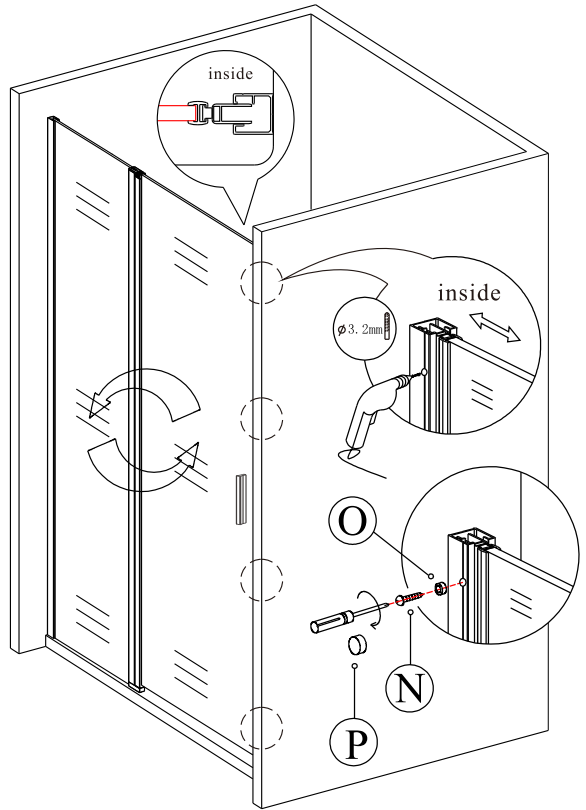

10

11

12

13

Polysan s.r.o.
Nesměřice 52
285 22 Zruč nad Sázavou
Czech Republic
www.polysan.net

EN 14428

Glass shower enclosure
cleaning efficiency: conforming
impact resistance: conforming
operating life: conforming