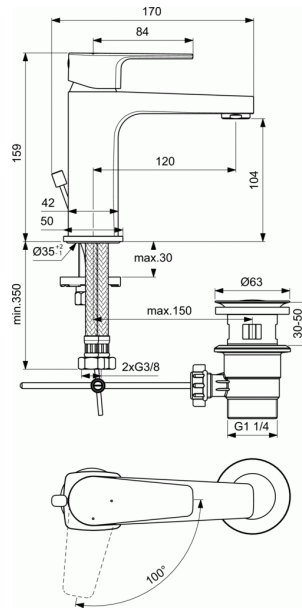

### One-hole basin mixer H105 BlueStart® with plastic pop-up waste

#### One-hole basin mixer H105 BlueStart® with plastic pop-up waste

- 28 mm ceramic cartridge FirmaFlow® with hot water limiter
- Metal handle with red and blue indicator
- Slim aerator with 5 l/min flow rate limiter
- BlueStart® technology
- Decorative rosette part of the body (one piece)
- Easy-Fix system for installation
- Flexible hoses G3/8" for water supply system connection
- Plastic pop-up waste
- Comply with EN817