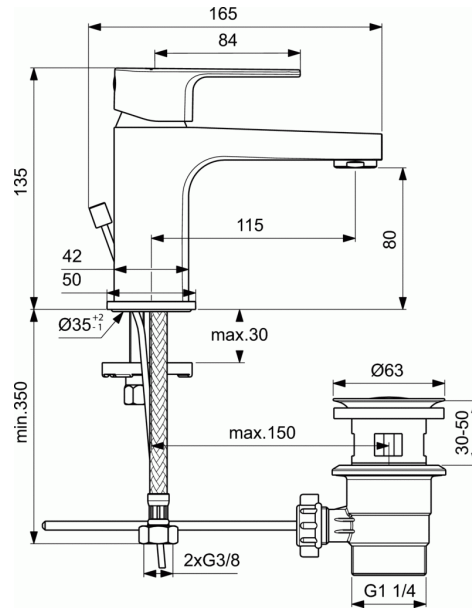

### One-hole basin mixer H80 with plastic pop-up waste

- One-hole basin mixer H80 with plastic pop-up waste**
- 28 mm ceramic cartridge FirmaFlow® with hot water limiter
- Metal handle with red and blue indicator
- Slim aerator with 5 l/min flow rate limiter
- Decorative rosette part of the body (one piece)
- Easy-Fix system for installation
- Flexible hoses G3/8" for water supply system connection
- Plastic pop-up waste
- Comply with EN817