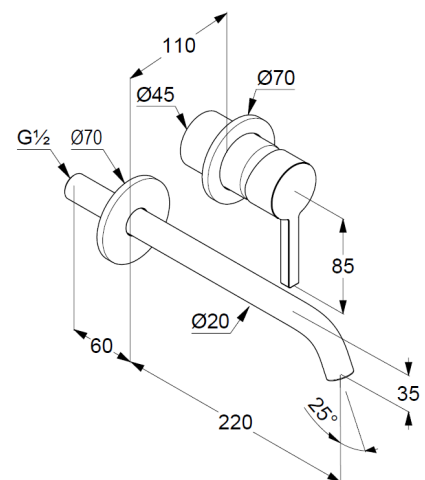

projection 220 mm

single lever mixer

trim set without pre-installation set

pre installation set KLUDI Ref.: 38242

solid lever, metal

aerator, S-Pointer M18,5 PCA

flow rate at 3 bar 4,5 l/min.

fixed spout

Produktabbildung/ Product picture

Maßzeichnung/ Dimensional drawing

Durchfluss/ Flow rate