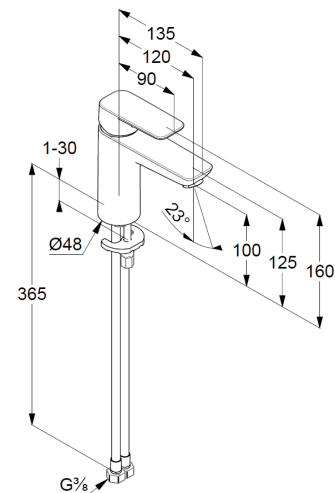

## Technische Daten/ Technical Data

KLUDI PURE&STYLE  
single lever basin mixer 100  
DN 15

Ref.:  
402923975

Finishes:  
39 black matt finished

Product description  
Manufacturer KLUDI GmbH & Co. KG  
Typ: KLUDI PURE&STYLE  
single lever basin mixer 100  
DN 15  
Ref.: 402923975

basin mixer  
single lever mixer  
single hole mounted  
solid handle, metal  
aerator M24  
ceramic cartridge with hotwater safety device  
flow rate at 3 bar = 7 l/ min.  
flexible hoses G 3/8 DVGW approved  
rapid installation set

### Produktabbildung/ Product picture

### Maßzeichnung/ Dimensional drawing