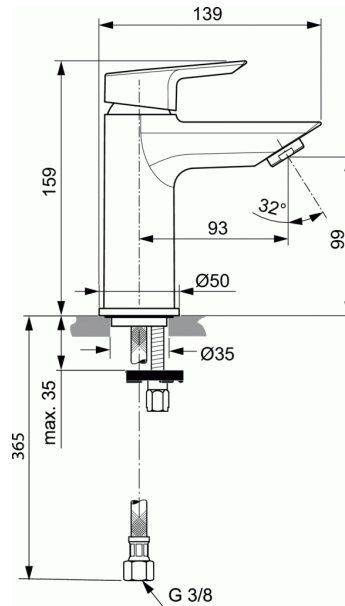

### One-hole basin mixer BlueStart®

- IS 28 mm ceramic cartridge
- Temperature limiter - integrated in the box
- Brass cast body
- Metal handle with red and blue colour indication - printed on handle
- Cold start indication
- BlueStart® technology
- Cascade aerator with 5 l/min flow rate limiter
- Flexible hoses G3/8" for water supply system connection
- Easy-Fix system for installation
- Centre ring
- Comply with EN817