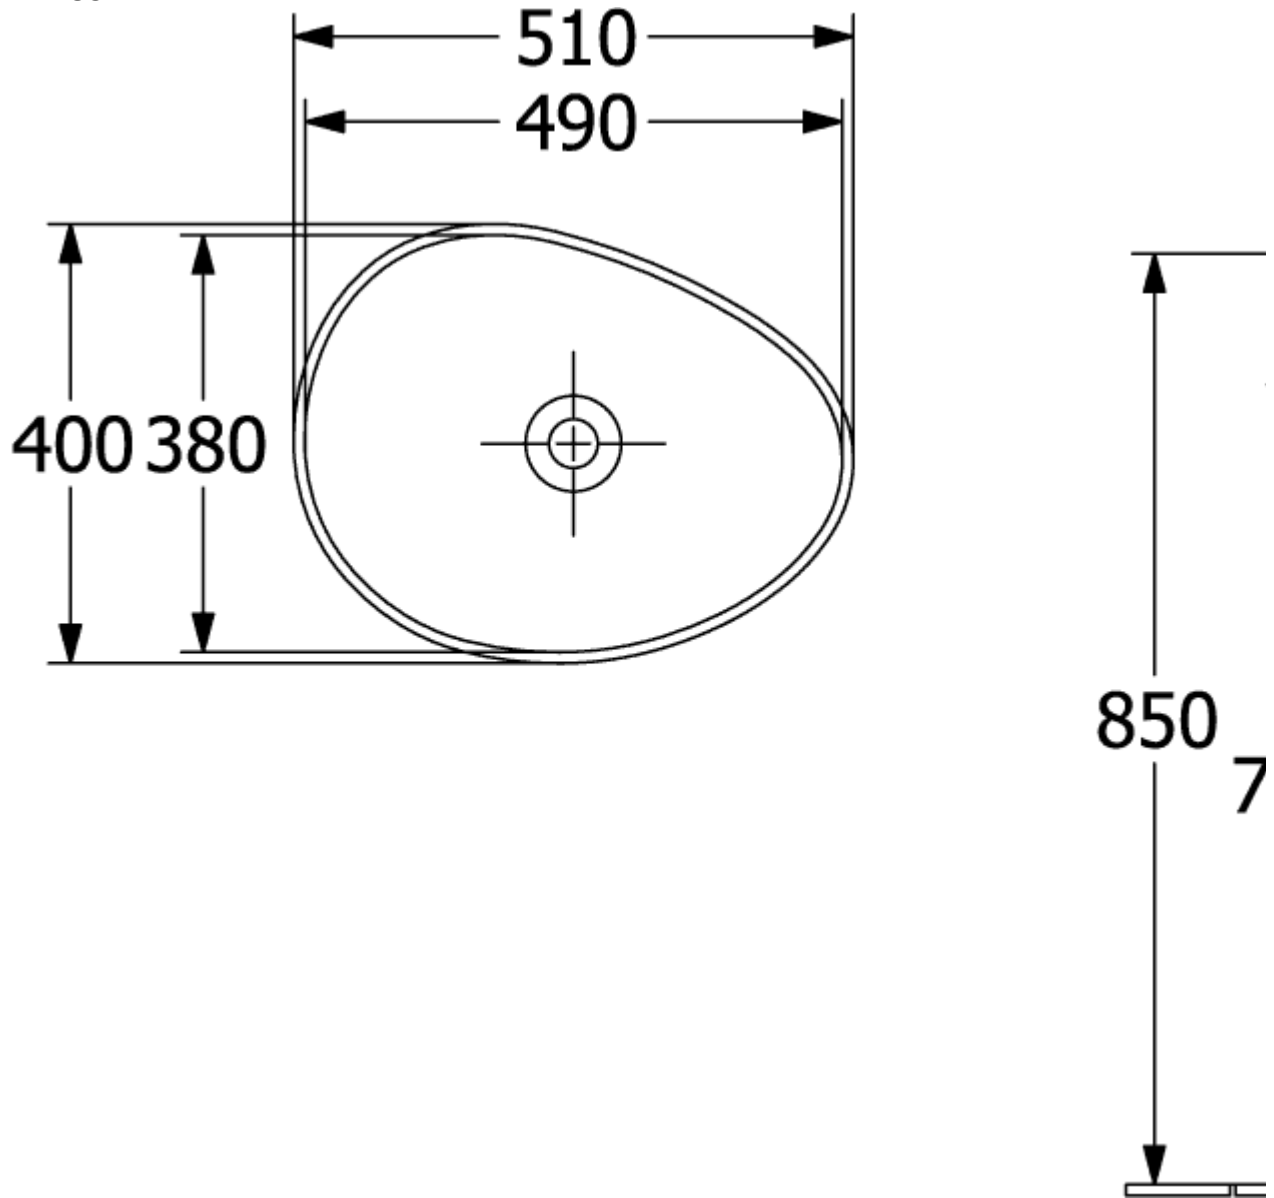

ANTAO SURFACE-MOUNTED WASHBASIN ASYMMETRIC

PRODUCT INFORMATION

Article title	Villeroy & Boch Antao Surface-mounted washbasin, 510 x 400 x 146 mm, Pure Black CeramicPlus, without overflow
Article number	4A7351R7
Assembly / Assembly type	Surface-mounted
Scope of delivery	1 x surface-mounted washbasin , 1 x fastening set 1 x cut-out template 1 x non-closing outlet valve with ceramic valve cover
Depth in mm	400
Width in mm	510
Height in mm	146
Interior depth	115
Collection	Antao
Suitable for	Wall-mounted tap fittings, Matching Villeroy&Boch furniture Tap fitting with raised base
Material	TitanCeram
surface	matt
Colour name	Pure Black CeramicPlus
With overflow	No
Shape	Asymmetric
Colour designation	Pure Black
Antibacterial surface (with AntiBac)	No
Easy surface cleaning (CeramicPlus)	Yes
Underside of washbasin	unpolished
Number of bowls	1

TECHNICAL DRAWINGS

4A7351R7

4A7351R7