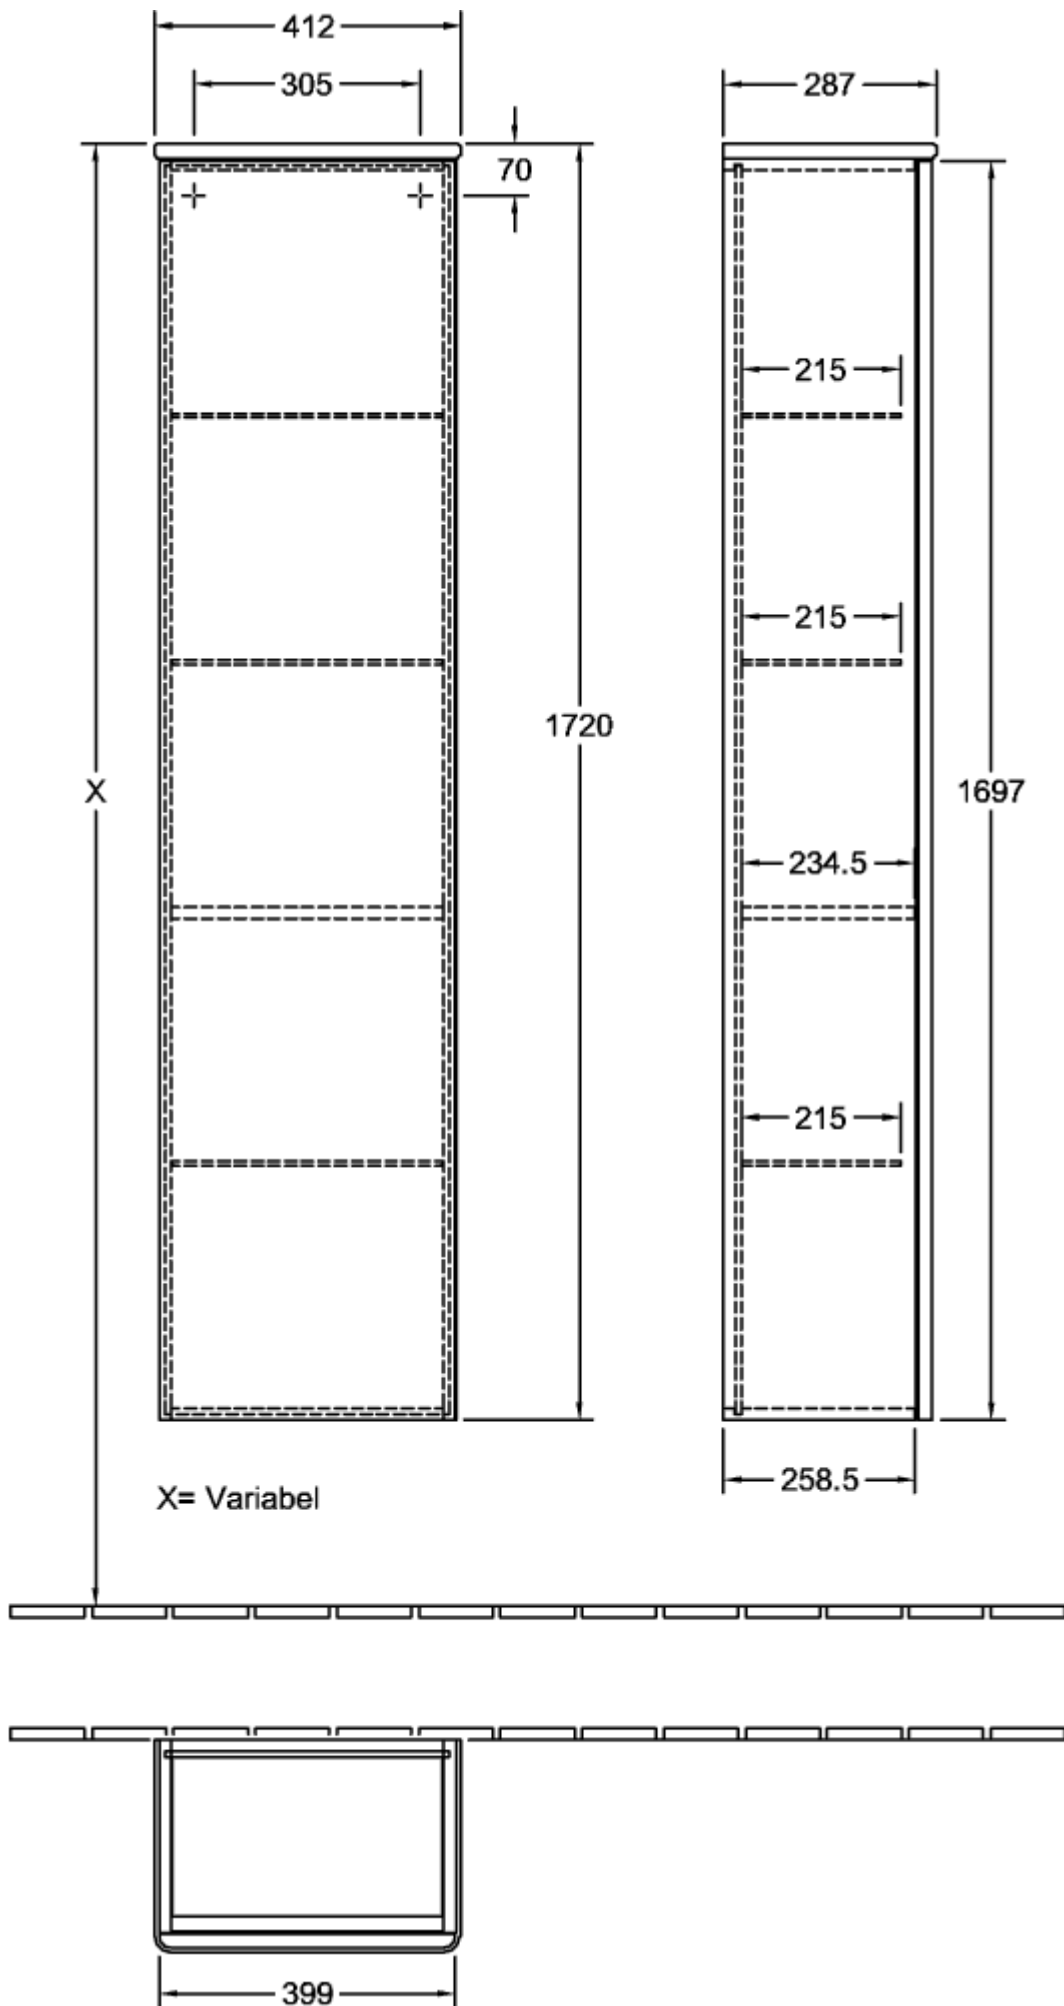

ANTAO TALL CABINET ANGULAR

PRODUCT INFORMATION

Article title	Villeroy & Boch Antao Tall cabinet, 1 door, 414 x 1719 x 287 mm, Front without structure, Black Matt Lacquer / Black Matt Lacquer
Article number	K46000PD
Assembly / Assembly type	wall-mounted
Type of opening	1 door
Door hinge	hinges on right
Equipment	1 cover panel , 1 x door 1 x fixed shelf 3 x glass shelf
Scope of delivery	1 x tall cabinet , 1 x fastening
Position of shelf unit	without
Depth in mm	287
Width in mm	414
Height in mm	1719
Collection	Antao
Function	with SoftClosing
Material front	MDF
Material body	MDF
Material cover panel	MDF
Surface textured	Front without structure
Shape	Angular
Colour designation	Black Matt Lacquer
Colour designation of cover panel	Black Matt Lacquer
With lighting	No
Smart home compatible	No

TECHNICAL DRAWINGS

K46000PD

K46000PD