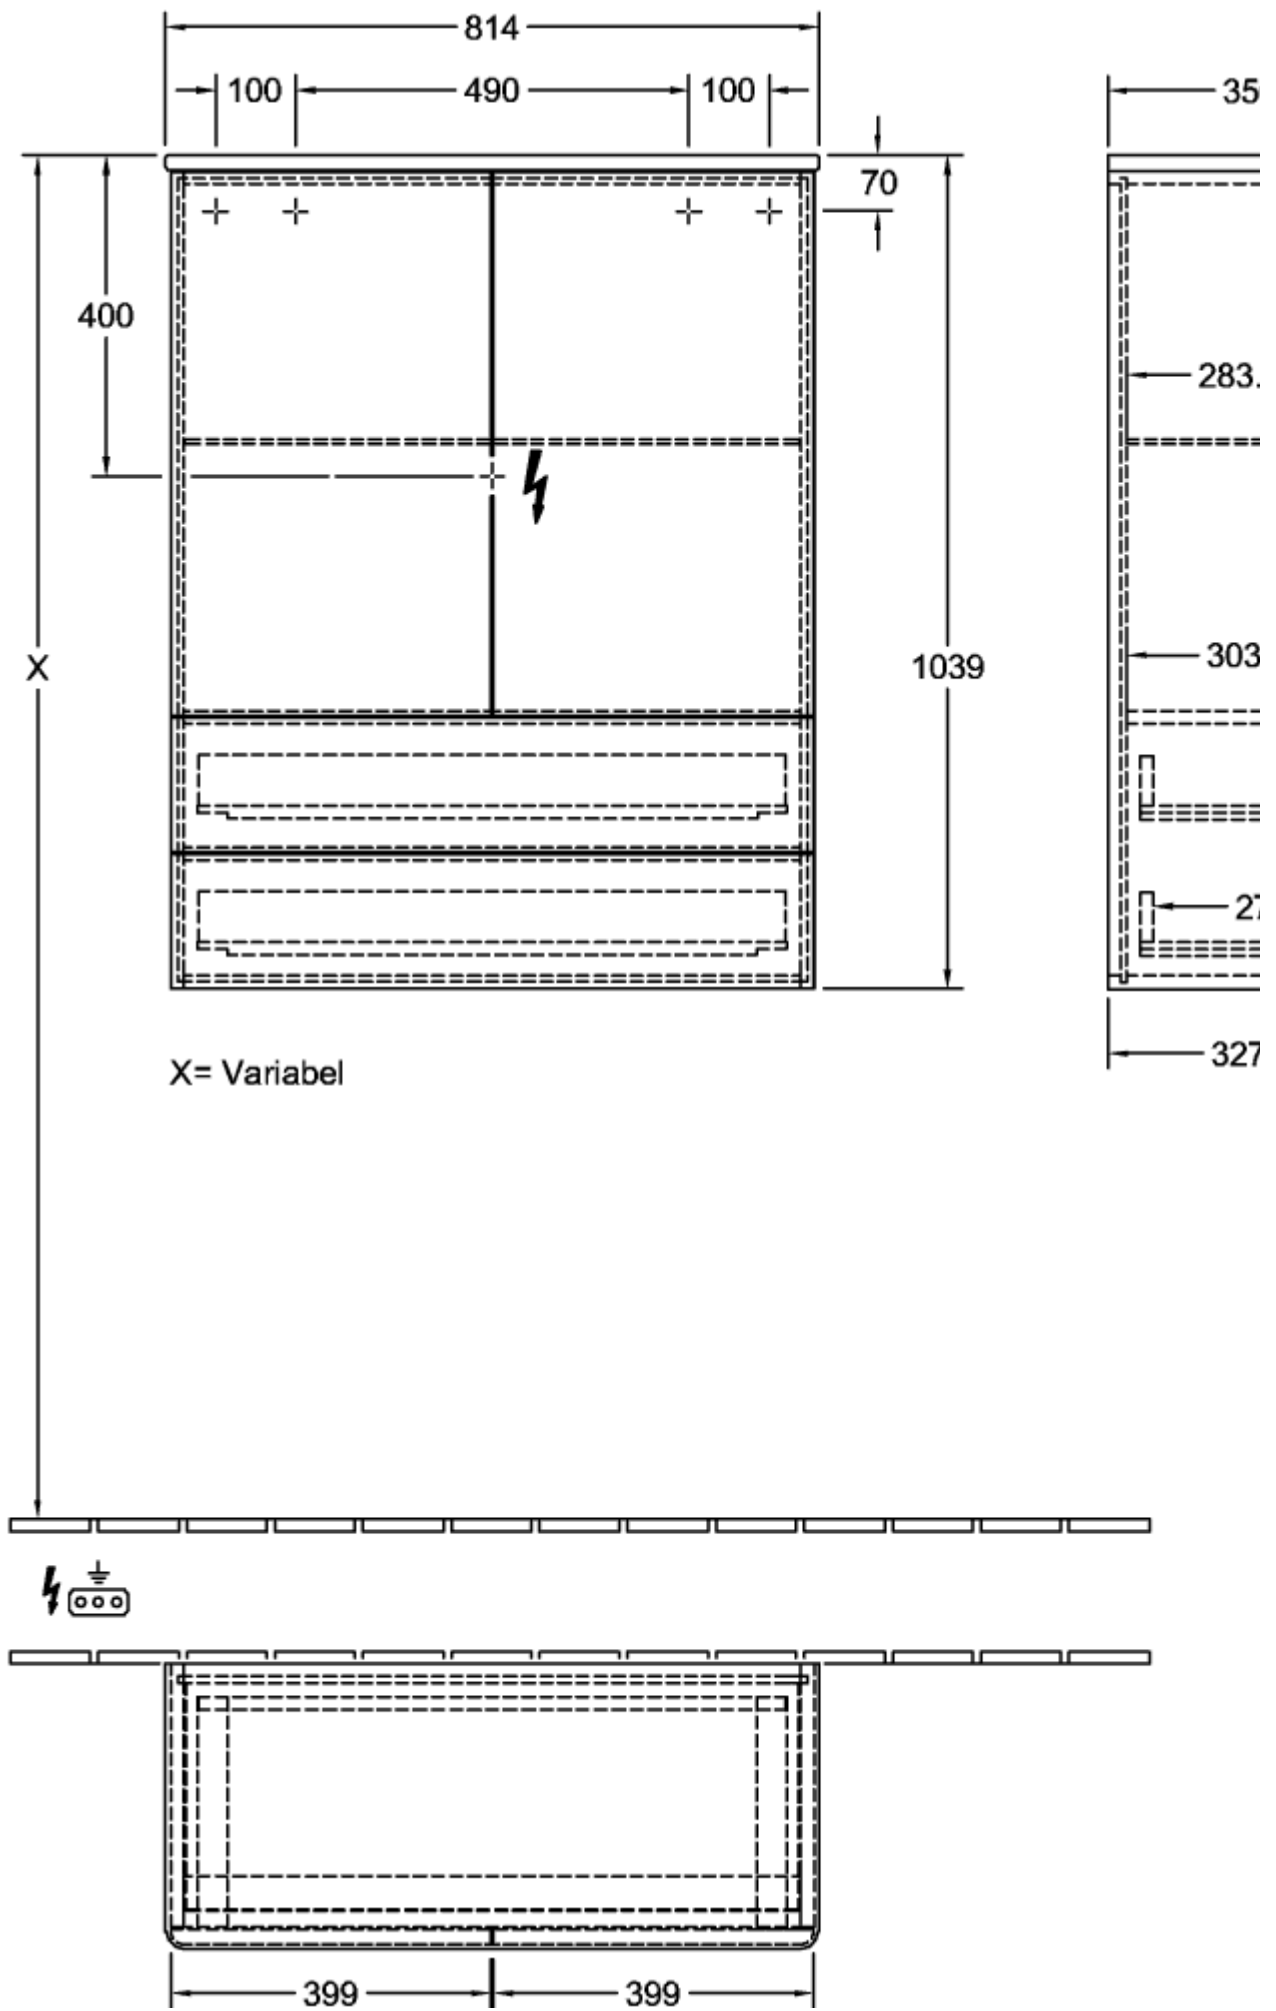

ANTAO HIGHBOARD ANGULAR

PRODUCT INFORMATION

Article title	Villeroy & Boch Antao Highboard, with lighting, 2 doors, 814 x 1039 x 356 mm, Front without structure, Black Matt Lacquer / Black Matt Lacquer
Article number	L47000PD
Assembly / Assembly type	wall-mounted
Type of opening	2 doors
Equipment	1 cover panel , 2 x drawers with anti-slip base 2 x door 1 x fixed shelf 1 x drawer lighting 1 x glass shelf
Scope of delivery	1 x highboard , 1 x fastening
Position of shelf unit	without
Depth in mm	356
Width in mm	814
Height in mm	1039
Collection	Antao
Function	<ul style="list-style-type: none">• with SoftClosing• with lighting
Material front	MDF
Material body	MDF
Material cover panel	MDF
Surface textured	Front without structure
Shape	Angular
Colour designation	Black Matt Lacquer
Colour designation of cover panel	Black Matt Lacquer
With lighting	Yes
Smart home compatible	No

TECHNICAL DRAWINGS

L47000PD

L47000PD