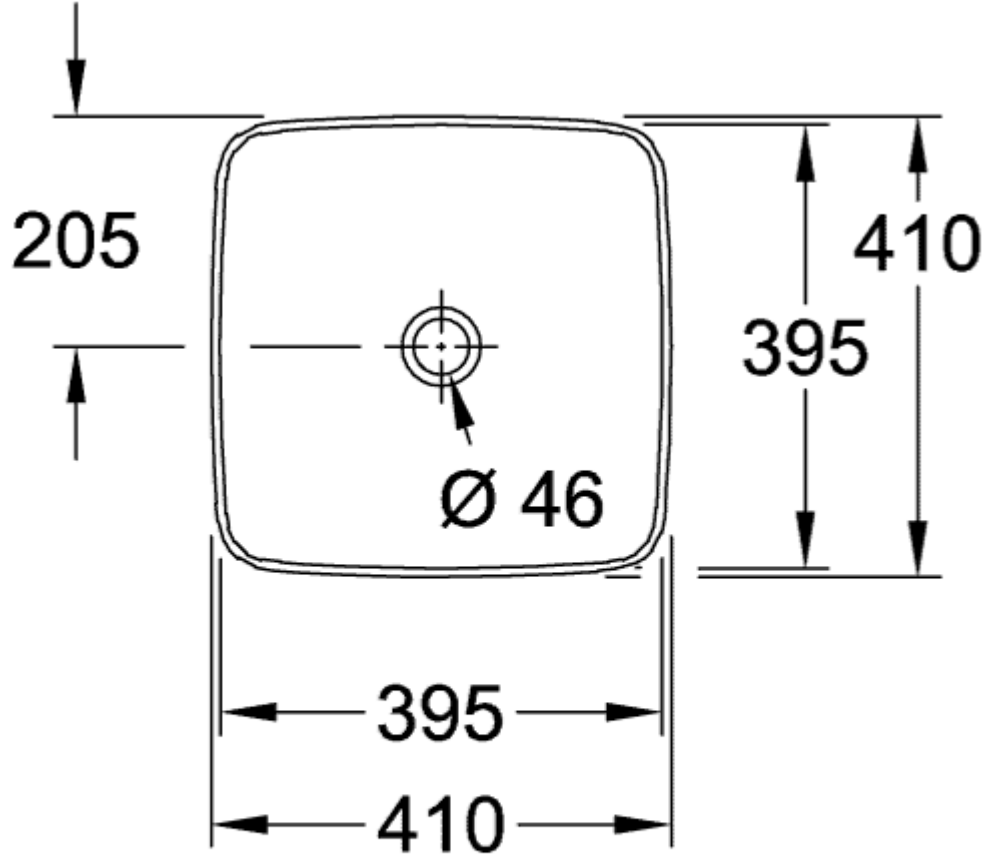

ARTIS SURFACE-MOUNTED WASHBASIN SQUARE

PRODUCT INFORMATION

Article title	Villeroy & Boch Artis Surface-mounted washbasin, 410 x 410 x 130 mm, Sage Green, without overflow
Article number	417841BCS8
Assembly / Assembly type	Surface-mounted
Scope of delivery	1 x surface-mounted washbasin , 1 x fastening set
Depth in mm	410
Width in mm	410
Height in mm	130
Interior depth	105
Collection	Artis
Tap fitting / Tap hole information	Please note: unclosable outlet valve must be used with models without overflow
Suitable for	Wall-mounted tap fittings, Matching Villeroy&Boch furniture Tap fitting with raised base
Material	TitanCeram
surface	glossy
Colour name	Sage Green
With overflow	No
Shape	Square
Colour designation	Sage Green
Antibacterial surface (with AntiBac)	No
Easy surface cleaning (CeramicPlus)	No
Underside of washbasin	unpolished
Number of bowls	1

TECHNICAL DRAWINGS

417841BCS8

8

□

417841BCS8