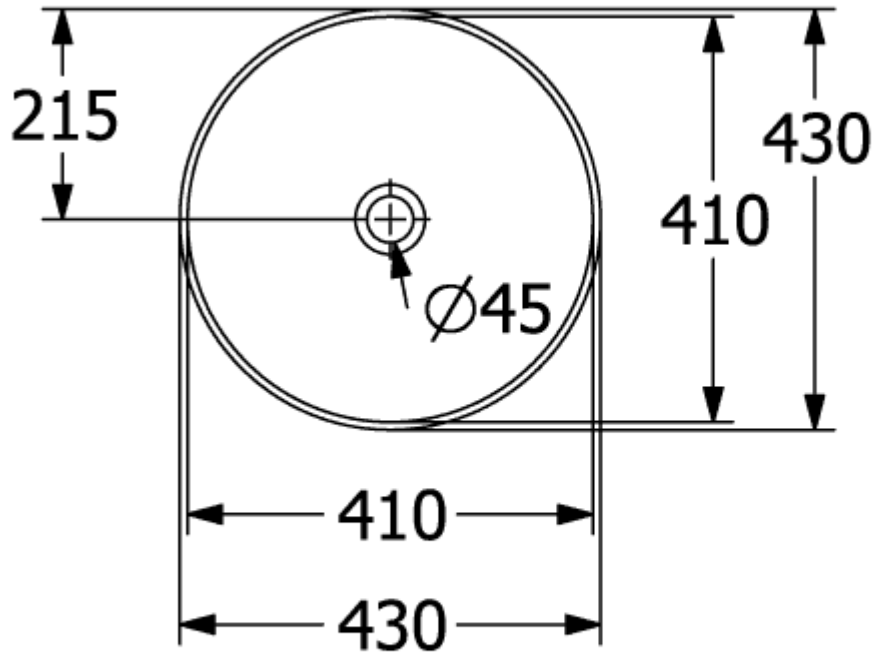

ARTIS SURFACE-MOUNTED WASHBASIN ROUND

PRODUCT INFORMATION

| | |
|--------------------------------------|--|
| Article title | Villeroy & Boch Artis Surface-mounted washbasin, 430 x 430 x 130 mm, Indian Summer, without overflow |
| Article number | 417943BCW9 |
| Assembly / Assembly type | Surface-mounted |
| Scope of delivery | 1 x surface-mounted washbasin , 1 x fastening set |
| Depth in mm | 430 |
| Width in mm | 430 |
| Height in mm | 130 |
| Interior depth | 105 |
| Diameter in mm | 430 |
| Collection | Artis |
| Tap fitting / Tap hole information | Please note: unclosable outlet valve must be used with models without overflow |
| Suitable for | Wall-mounted tap fittings, Matching Villeroy&Boch furniture Tap fitting with raised base |
| Material | TitanCeram |
| surface | glossy |
| Colour name | Indian Summer |
| With overflow | No |
| Shape | Round |
| Colour designation | Indian Summer |
| Antibacterial surface (with AntiBac) | No |
| Easy surface cleaning (CeramicPlus) | No |
| Underside of washbasin | unpolished |
| Number of bowls | 1 |

TECHNICAL DRAWINGS

417943BCW9

417943BCW9