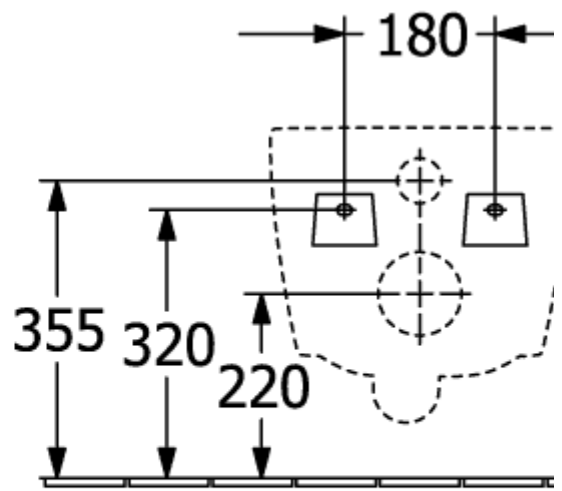

TECHNICAL DRAWINGS

4674T0R1