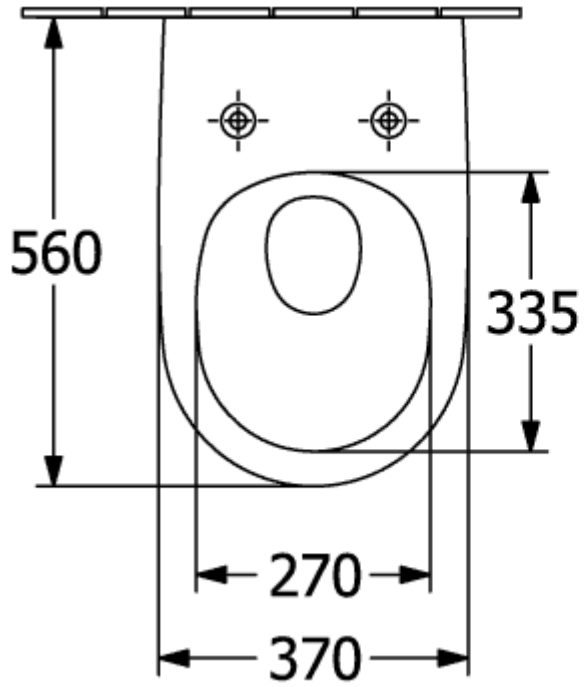

TECHNICAL DRAWINGS

4674T0R1