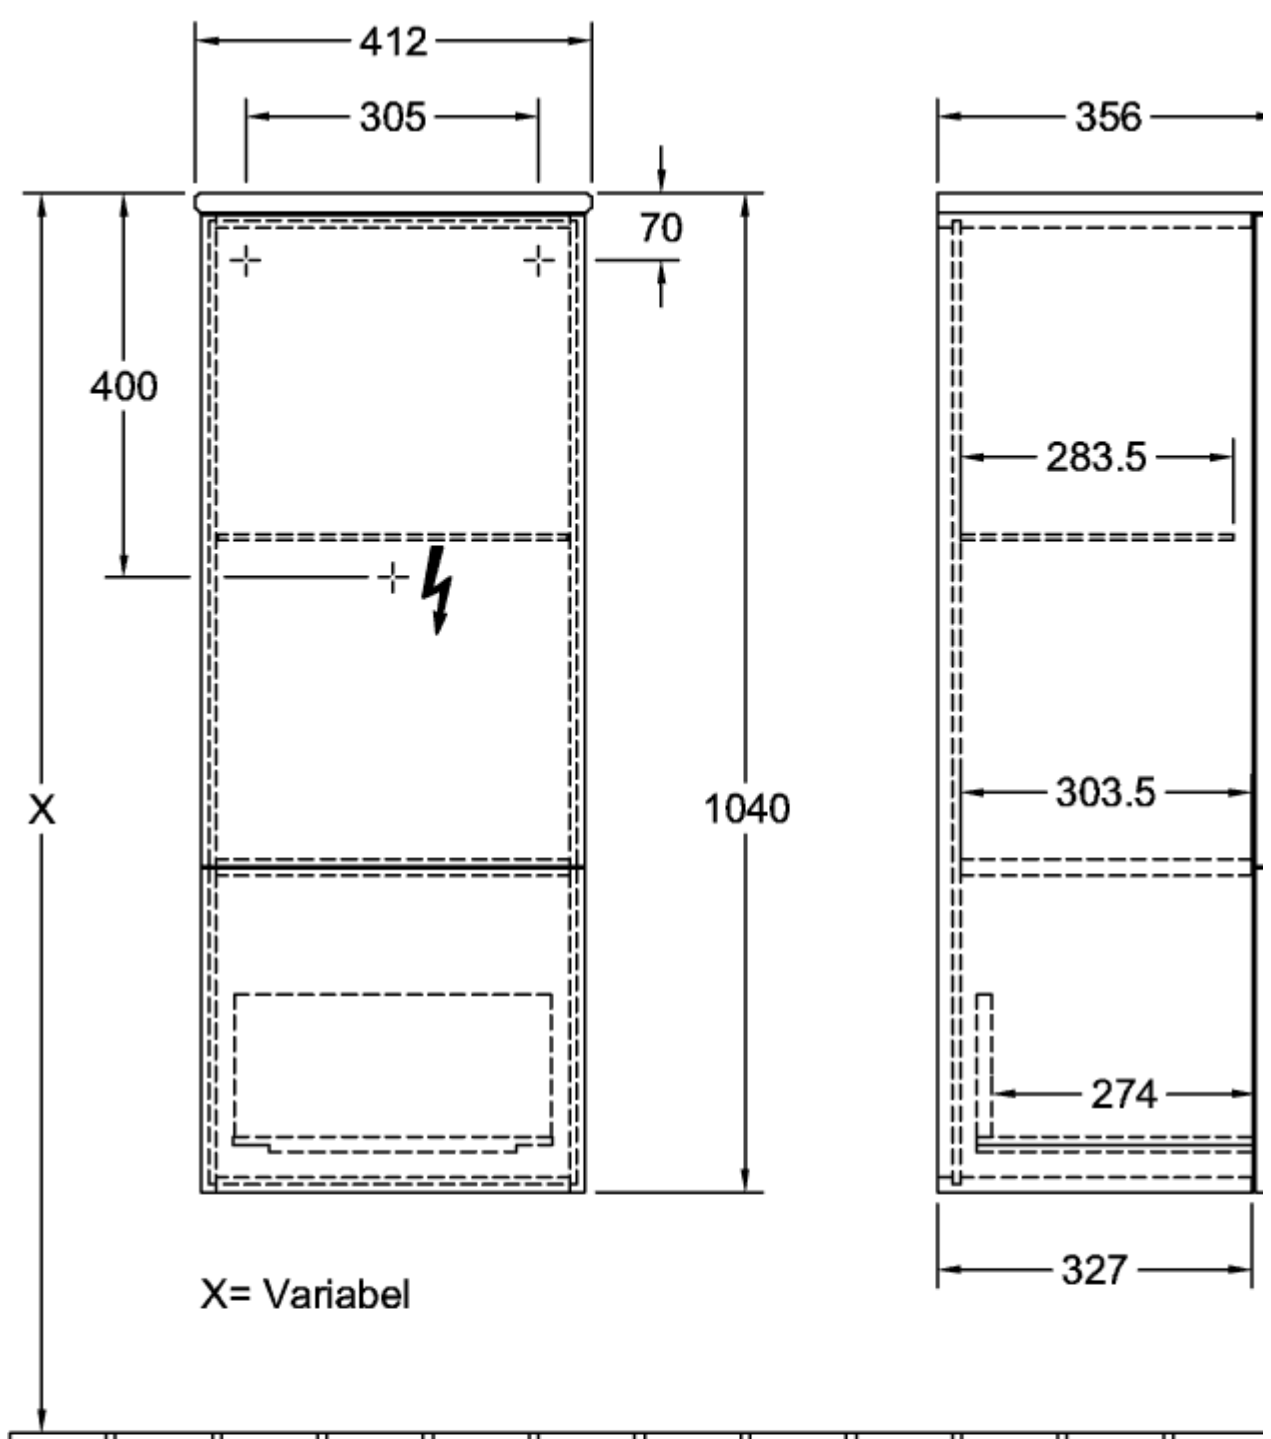

ANTAO MEDIUM-HEIGHT CABINET ANGULAR

PRODUCT INFORMATION

Article title	Villeroy & Boch Antao Medium-height cabinet, 1 door, 414 x 1039 x 356 mm, Front without structure, Glossy White Lacquer / Glossy White Lacquer
Article number	K43000GF
Assembly / Assembly type	wall-mounted
Type of opening	1 door
Door hinge	hinges on left
Equipment	1 cover panel , 1 x drawer with anti-slip base 1 x door 1 x fixed shelf 1 x drawer lighting 1 x glass shelf
Scope of delivery	1 x medium-height cabinet , 1 x fastening
Position of shelf unit	without
Depth in mm	356
Width in mm	414
Height in mm	1039
Collection	Antao
Function	with SoftClosing
Material front	MDF
Material body	MDF
Material cover panel	MDF
Surface textured	Front without structure
Shape	Angular
Colour designation	Glossy White Lacquer
Colour designation of cover panel	Glossy White Lacquer
With lighting	No
Smart home compatible	No

TECHNICAL DRAWINGS

K43000GF

X= Variabel

⚡ $\frac{N \neq L}{\text{ooo}}$ 220 - 240V

K43000GF