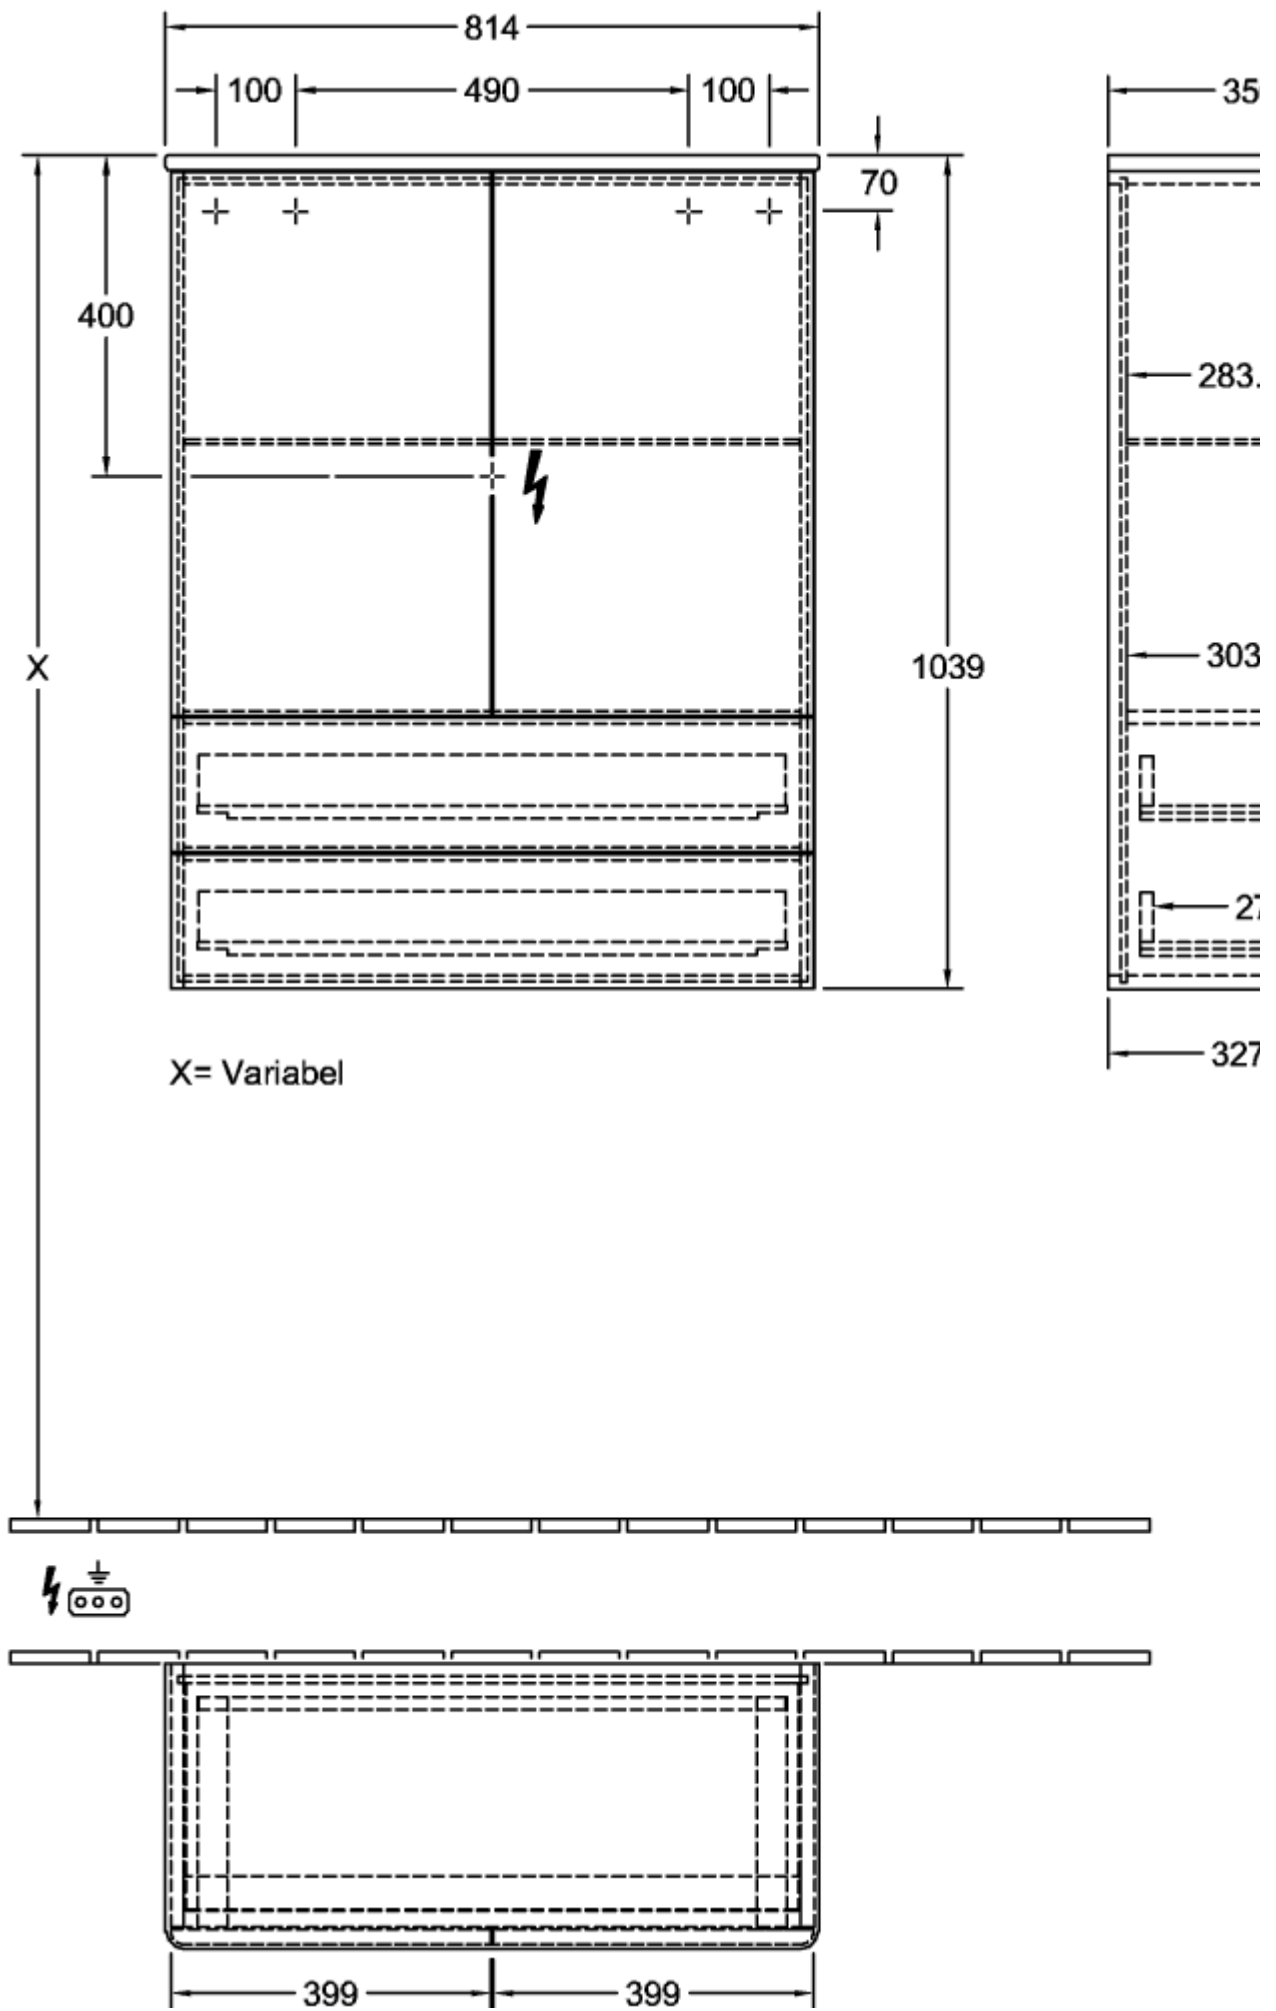

ANTAO HIGHBOARD ANGULAR

PRODUCT INFORMATION

Article title	Villeroy & Boch Antao Highboard, 2 doors, 814 x 1039 x 356 mm, Front without structure, Glossy White Lacquer / Glossy White Lacquer
Article number	K47000GF
Assembly / Assembly type	wall-mounted
Type of opening	2 doors
Equipment	1 cover panel , 2 x drawers with anti-slip base 2 x door 1 x fixed shelf 1 x drawer lighting 1 x glass shelf
Scope of delivery	1 x highboard , 1 x fastening
Position of shelf unit	without
Depth in mm	356
Width in mm	814
Height in mm	1039
Collection	Antao
Function	with SoftClosing
Material front	MDF
Material body	MDF
Material cover panel	MDF
Surface textured	Front without structure
Shape	Angular
Colour designation	Glossy White Lacquer
Colour designation of cover panel	Glossy White Lacquer
With lighting	No
Smart home compatible	No

TECHNICAL DRAWINGS

K47000GF

K47000GF