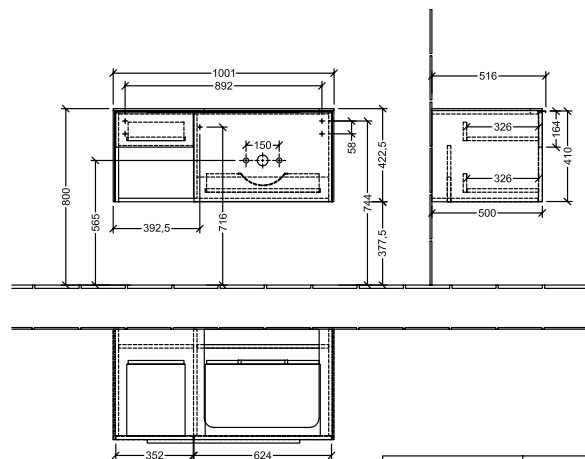

BATHROOM FURNITURE SUBWAY 3.0

PRODUCT INFORMATION

1 . POSITION

Article number	C57100RH
Article title	Villeroy & Boch Subway 3.0 Vanity unit, 2 pull-out compartments, 1001 x 423 x 516 mm, Oak Kansas / Oak Kansas
Product designation	Vanity unit
Collection	Subway 3.0
PROJECTS	■ DESIGN
Assembly / Assembly type	wall-mounted
Type of opening	2 pull-out compartments
Equipment	2 x pull-out compartment with non-slip mat , 2 x accessory dish (small) 1 x shelf unit on left
Scope of delivery	1 x vanity unit , 1 x fastening set
Position of washbasin	washbasin on right
Position of shelf unit	left
Ordering information	Please order specified washbasin separately. It is not always possible to cancel or alter orders!
Depth in mm	516
Width in mm	1001
Height in mm	423
Depth with handle mm	516
Depth without handle mm	500
Weight in kg	31,74
express delivery	No
Suitable for	selected vanity washbasins
Function	with SoftClosing
Material front	Chipboard
Surface of front	Direct coating
Material body	Chipboard
Surface of body	Direct coating
Material cover panel	Chipboard
Other material	Handle: aluminium
Other surfaces	Handle: glossy
Type of handles	Handle
EAN number	4062373839911

COLOURS

COLOUR DESIGNATION

Oak Kansas

COLOUR DESIGNATION OF COVER PANEL

Oak Kansas

TECHNICAL DRAWINGS

C57100RH

Subway 3.0 C5710	 Villeroy & Boch 1748
V01 / 08.12.2020	