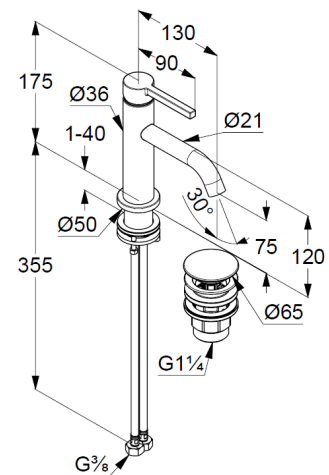

Technische Daten/ Technical Data

KLUDI NOVA FONTE
single lever basin mixer 75
DN 15
Style: PURA

Ref.:
202660515

Finishes:
05 chrome

Product description
Manufacturer KLUDI GmbH & Co. KG
Typ: KLUDI NOVA FONTE
single lever basin mixer 75
Ref.: 202660515

basin mixer
single lever mixer
stand assembly
1-hole mounted
solid lever, metal
aerator, S-Pointer M18,5 PCA
ceramic cartridge
flow rate at 3 bar 4,5 l/min.
fixed spout
flexible hoses G $\frac{3}{8}$ DVGW approved
shank-fixing
push open waste G $1\frac{1}{4}$

Produktabbildung/ Product picture

Maßzeichnung/ Dimensional drawing

Durchfluss/ Flow rate