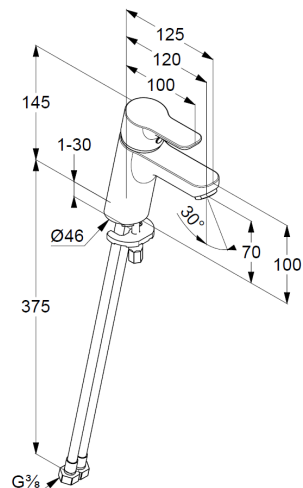

## Technical Data

Product: KLUDI PURE&EASY  
single lever basin mixer 70  
DN 15

Article-Nr.: 370289165

Surface: 91 white/ chrome

### Product description

manufacturer KLUDI GmbH & Co. KG  
Typ: KLUDI PURE&EASY  
single lever basin mixer 70,  
DN 15/ PN 10  
Art. Nr. 370289165  
basin mixer  
single lever mixer  
single hole mounted  
solid handle, metal  
aerator M24  
ceramic cartridge with hotwater safety device  
flow rate at 3 bar = 7 l/ min.  
flexible hoses G 3/8 DVGW approved  
rapid installation set

Product Picture

Dimensional drawing

Flow rate diagram