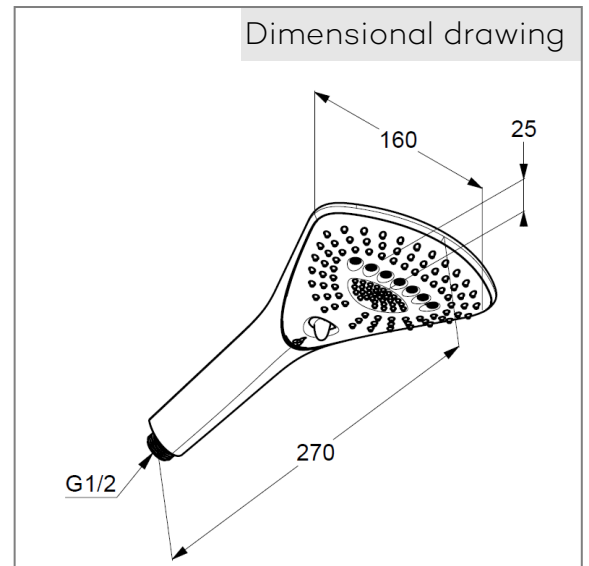

## Technical Data

KLUDI FIZZ  
hand shower 3 S  
DN 15

Ref.:  
6770039-00

Finishes:  
39 black matt finished

Product description  
Manufacturer KLUDI GmbH & Co. KG  
Typ: KLUDI FIZZ  
hand shower 3 S DN 15  
Ref: 6770039-00  
hand shower 3 S  
3 spray pattern  
Volumen/ booster/ smooth  
with cleaning system  
Flow rate at 3 bar = 18 l/min.  
connection 1/2"  
sieve seal

Product picture

Dimensional drawing

Flow rate diagram