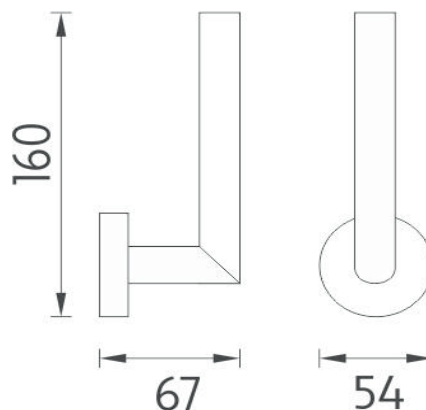

→ 54   ↑ 160   ↗ 67

montáž / installation :

montážní konzole / installation bracket :