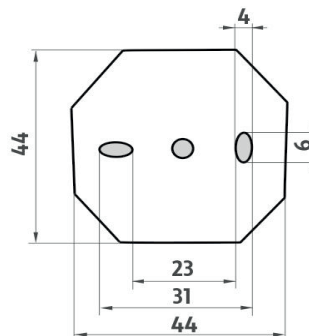

materiál - úprava (barva) / material - surface finish (colour) :

pochromovaná mosaz-chrom

chrome plated brass-chrome