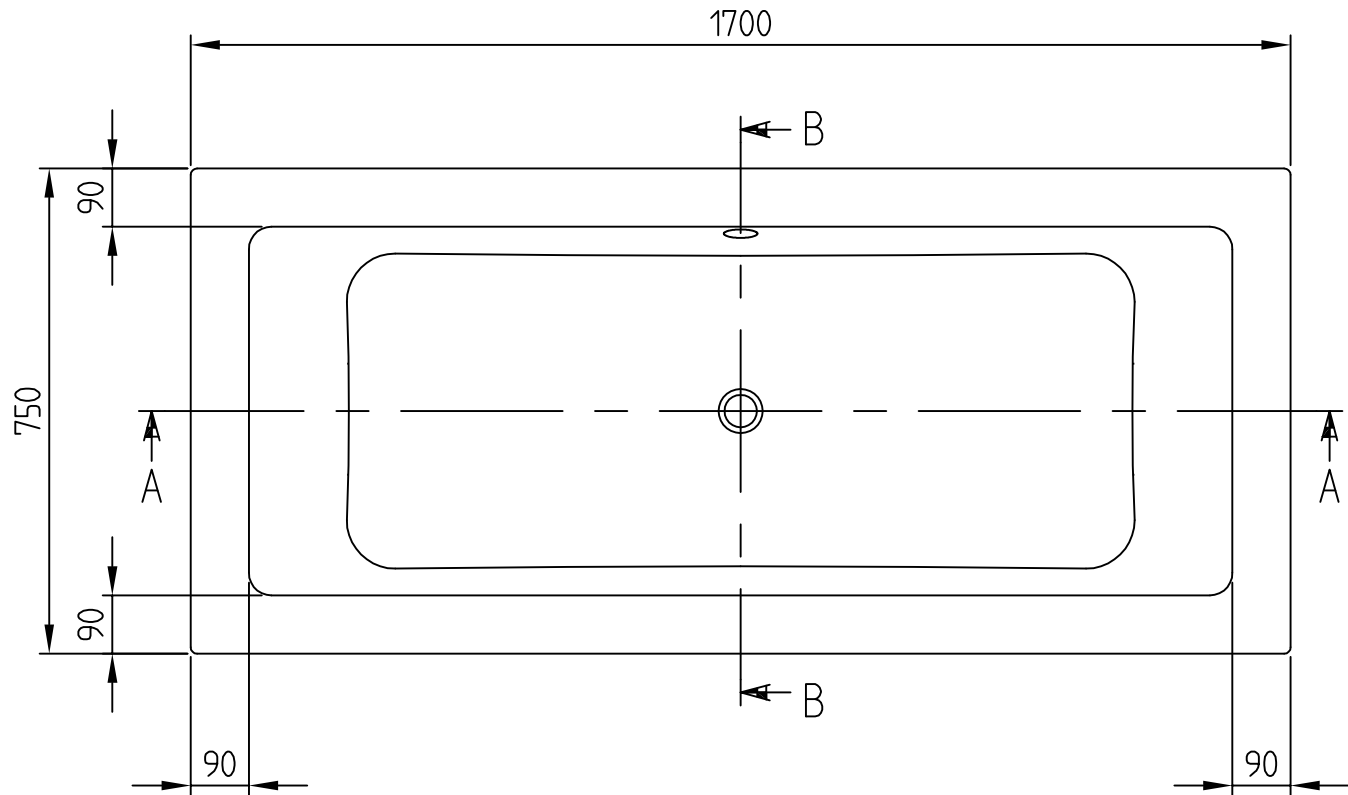

UBA170LEG2

LEGATO 170x75

  
**Villeroy & Boch**  
1748

- This drawing is for information only.
- Dimensions on the actual product can deviate from this drawing.
- Claims about wrong dimensions on product or drawing will not be accepted.