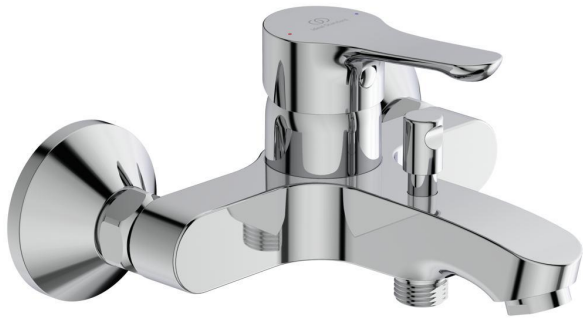

ALPHA

Exposed bath & shower mixer

Exposed bath & shower mixer

- 35 mm ceramic cartridge with hot water limiter
- Click technology
- Metal handle with red and blue colour indication
- Check valve
- Standard S-Connections
- Perlator aerator
- Automatic diverter
- Comply with EN817

FINISHES*

* AA = Chrome

KEY FEATURES & BENEFITS