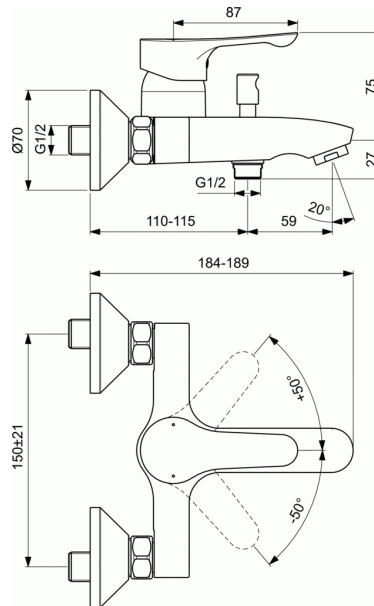

ALPHA

Exposed bath & shower mixer

Exposed bath & shower mixer

- 35 mm ceramic cartridge with hot water limiter
- Click technology
- Metal handle with red and blue colour indication
- Check valve
- Standard S-Connections
- Perlator aerator
- Automatic diverter
- Comply with EN817