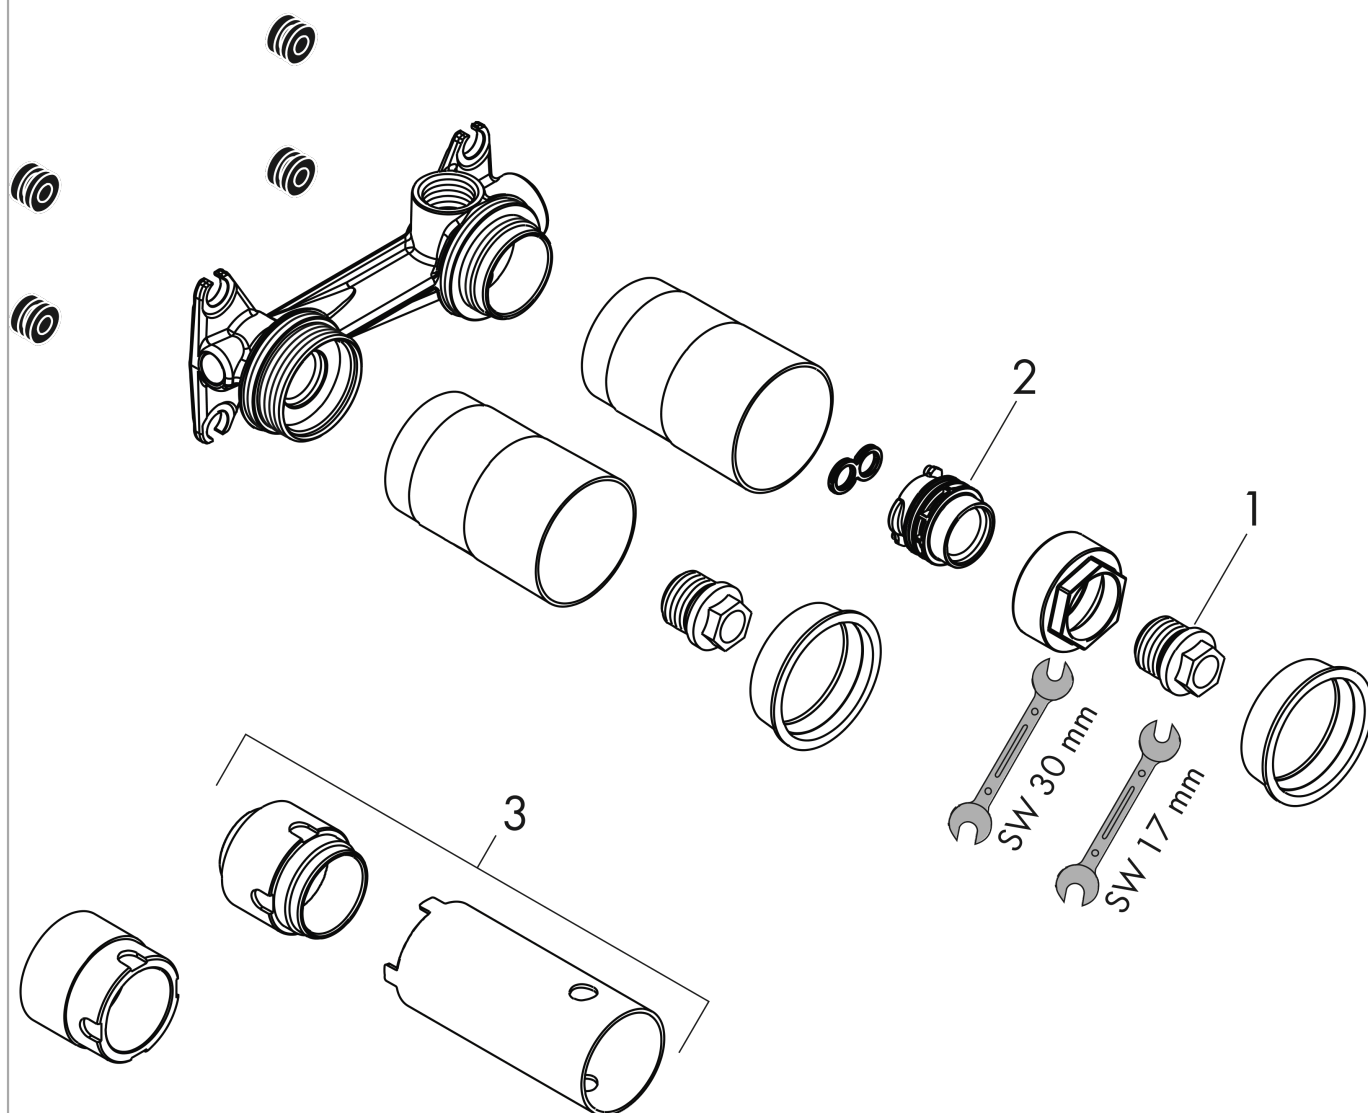

n.a.

Basic set for single lever basin mixer for concealed installation wall-mounted

Surfaces: n.a. Article Number: 13623180

Description

product features

- installation depth: 44 mm
- variable positioning of the mixer system, can be left or right of the spout
- connection dimension: DN15

Product image

Scale drawing

n.a.

Basic set for single lever basin mixer for concealed installation wall-mounted

Surfaces: n.a. Article Number: 13623180

Exploded Drawing

Year of production: >10/17

n.a.

Basic set for single lever basin mixer for concealed installation wall-mounted

Surfaces: n.a. Article Number: **13623180**

Spare part list

Year of production: >10/17

Pos.	Description	Article Number	Price	PU
1	O-ring 18x2,5	98139000	-	1
2	O-ring 24x3	92112000	-	1
3	extension 25 mm	13586000	-	1