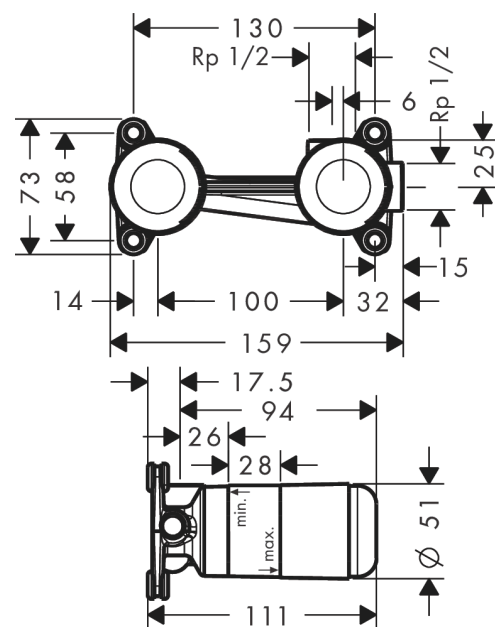

n.a.

Basic set for single lever basin mixer for concealed installation wall-mounted

Surfaces: n.a. Article Number: 13623180

Description

product features

- installation depth: 44 mm
- variable positioning of the mixer system, can be left or right of the spout
- connection dimension: DN15

Product image

Scale drawing

n.a.

Basic set for single lever basin mixer for concealed installation wall-mounted

Surfaces: n.a. Article Number: 13623180

Exploded Drawing

Year of production: >10/17

n.a.

Basic set for single lever basin mixer for concealed installation wall-mounted

Surfaces: n.a. Article Number: **13623180**

Spare part list

Year of production: >10/17

Pos.	Description	Article Number	Price	PU
1	O-ring 18x2,5	98139000	-	1
2	O-ring 24x3	92112000	-	1
3	extension 25 mm	13586000	-	1