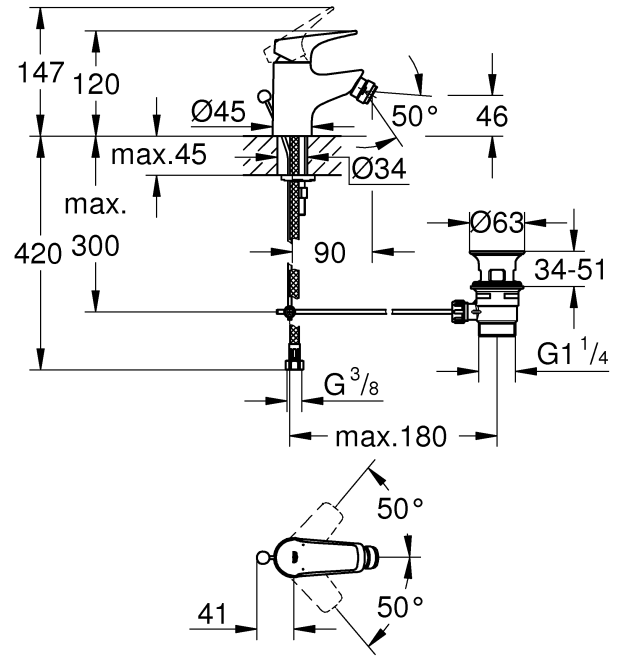

StartFlow

DESIGN + ENGINEERING
GROHE GERMANY

99.0713.031/ÄM 237973/12.16

www.grohe.com

Pure Freude an Wasser

23 769

23 770

23 809

23 811