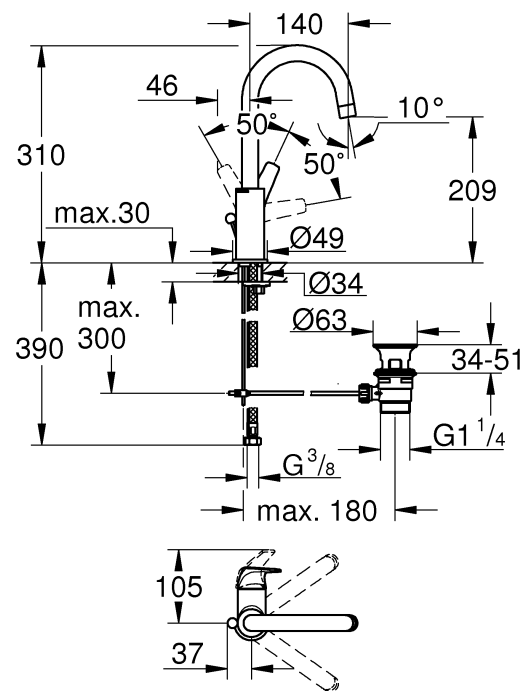

StartFlow

DESIGN + ENGINEERING
GROHE GERMANY

99.0713.031/ÄM 237973/12.16

www.grohe.com

Pure Freude an Wasser

23 769

23 770

23 809

23 811