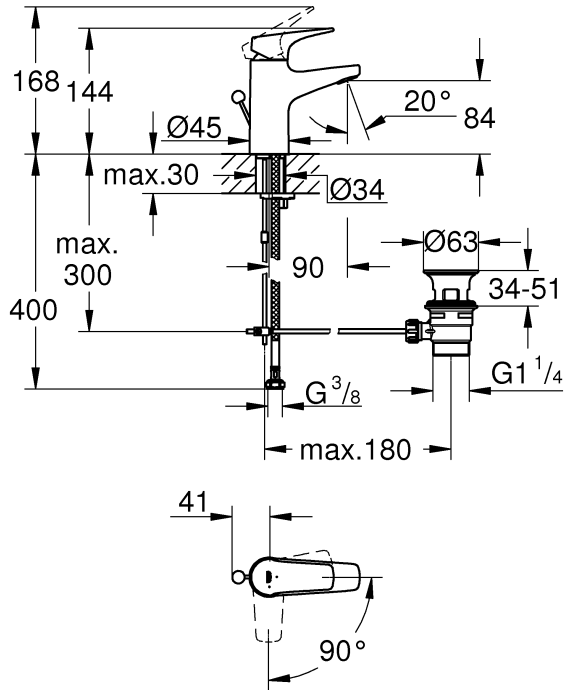

StartFlow

DESIGN + ENGINEERING
GROHE GERMANY

99.0713.031/ÄM 237973/12.16

www.grohe.com

Pure Freude an Wasser

23 769