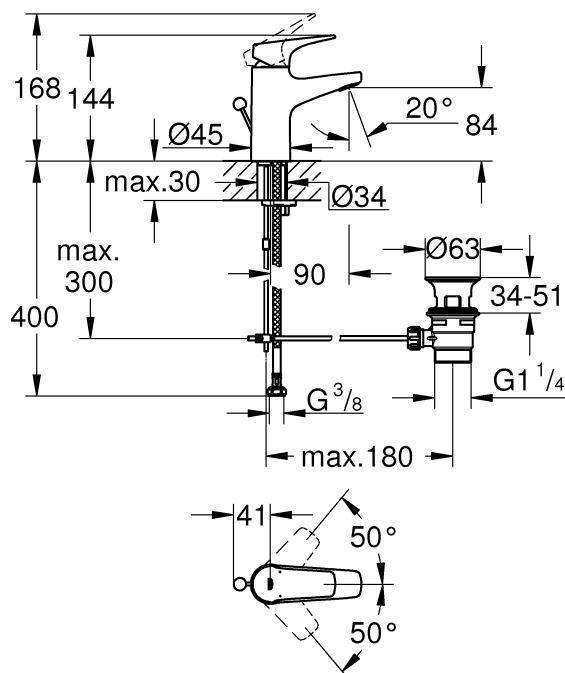

StartFlow

DESIGN + ENGINEERING
GROHE GERMANY

99.0713.031/ÄM 237973/12.16

www.grohe.com

Pure Freude an Wasser

23 769

23 770

23 809

23 811