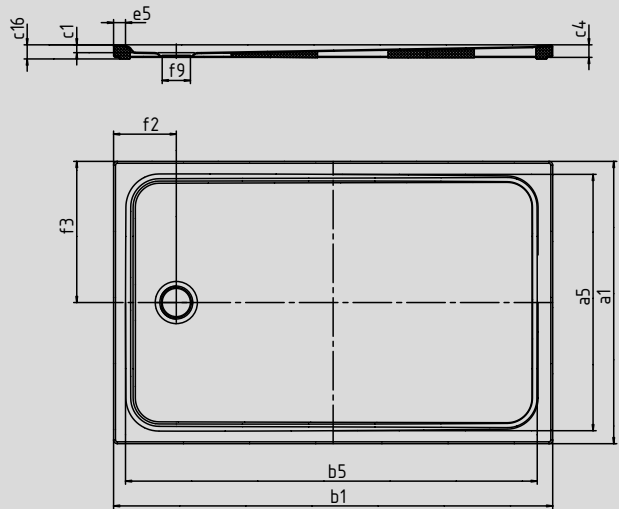

# CAYONOPLAN

- floor-level shower
- classic design with inner contour
- perfect match for the CAYONO model range
- large standing area with central waste at short side
- made of KALDEWEI steel enamel

Similar illustration

Model 2266

Model 2266 with low profile support

SECURE<sup>+</sup>

| Model No.                                  | 2276         | 2278         | 2279          |
|--|--------------|--------------|---------------|
| External length                            | 800          | 700          | 750 mm        |
| Internal length                            | 690          | 590          | 640 mm        |
| External width                             | 1600         | 1700         | 1700 mm       |
| Internal width                             | 1490         | 1590         | 1590 mm       |
| Internal depth                             | 25           | 25           | 25 mm         |
| Height of rim                              | 40           | 40           | 40 mm         |
| Height with support                        | 45           | 45           | 45 mm         |
| Width of rim                               | 50           | 50           | 50 mm         |
| Distance bath edge to centre of drain hole | 200          | 200          | 200 mm        |
| Distance bath edge to centre of drain hole | 400          | 350          | 375 mm        |
| Diameter of drain hole                     | 90           | 90           | 90 mm         |
| Weight of the enamelled shower tray in kg  | 32           | 29           | 33,5          |
| Anti-slip                                  | 555 x 855    | 395 x 855    | 395 x 855 mm  |
| Full anti-slip                             | 615 x 1435   | 535 x 1535   | 575 x 1535 mm |
| SECURE PLUS                                | full-surface | full-surface | full-surface  |