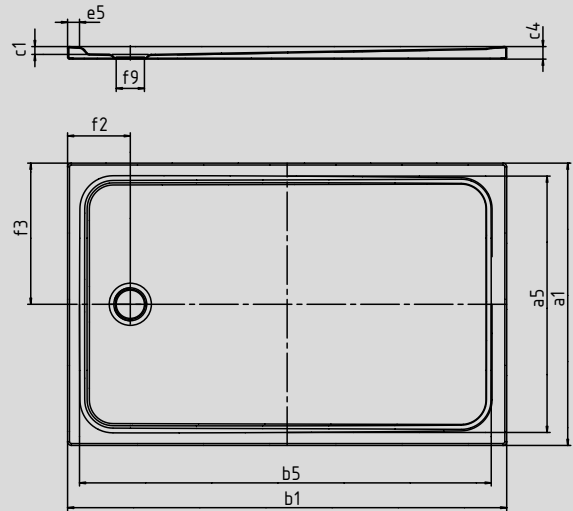

# CAYONOPLAN

- floor-level shower
- classic design with inner contour
- perfect match for the CAYONO model range
- large standing area with central waste at short side
- made of KALDEWEI steel enamel

Similar illustration

Model 2266

Model 2266 with low profile support

SECURE<sup>+</sup>

| Model No.                                  | 2276         | 2278         | 2279          |
|--|--------------|--------------|---------------|
| External length                            | 800          | 700          | 750 mm        |
| Internal length                            | 690          | 590          | 640 mm        |
| External width                             | 1600         | 1700         | 1700 mm       |
| Internal width                             | 1490         | 1590         | 1590 mm       |
| Internal depth                             | 25           | 25           | 25 mm         |
| Height of rim                              | 40           | 40           | 40 mm         |
| Height with support                        | 45           | 45           | 45 mm         |
| Width of rim                               | 50           | 50           | 50 mm         |
| Distance bath edge to centre of drain hole | 200          | 200          | 200 mm        |
| Distance bath edge to centre of drain hole | 400          | 350          | 375 mm        |
| Diameter of drain hole                     | 90           | 90           | 90 mm         |
| Weight of the enamelled shower tray in kg  | 32           | 29           | 33,5          |
| Anti-slip                                  | 555 x 855    | 395 x 855    | 395 x 855 mm  |
| Full anti-slip                             | 615 x 1435   | 535 x 1535   | 575 x 1535 mm |
| SECURE PLUS                                | full-surface | full-surface | full-surface  |