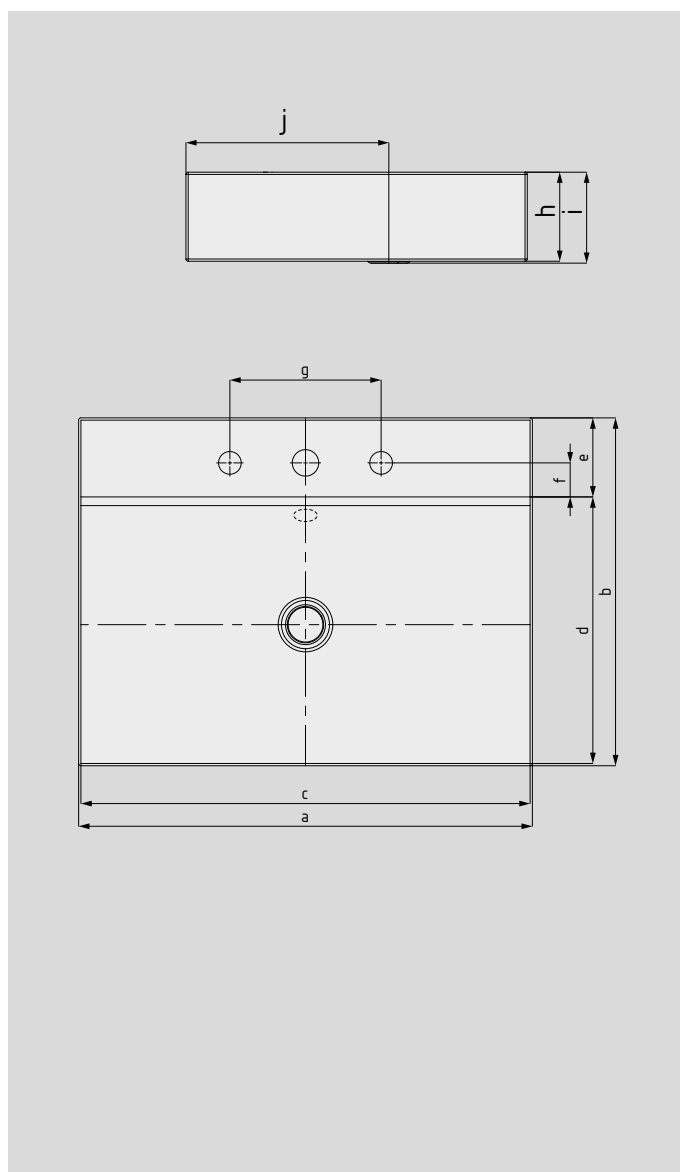

SILENIO COUNTERTOP WASHBASIN

(HEIGHT OF RIM 120 MM)

- fluid and sensually modern design all at once
- optimum comfort through generous dimensioning of the washbasin
- soft, organic interior shape
- geometry allows fittings with short spout leaving ample space for washing
- together with the SILENIO bath and SCONA shower surface, they form a perfect bathroom fitted out entirely with steel enamel
- designed by Anke Salomon

Similar illustrations

Model No.		3042	3043	3049
External length	a	600	900	1200 mm
External width	b	460	460	460 mm
Internal length	c	594	894	1194 mm
Internal width	d	352,5	352,5	352,5 mm
Depth of tap deck	e	104,5	104,5	104,5 mm
Distance tap holes to edge	f	45	45	45 mm
Distance of tap holes	g	200	200	200 mm
Height of rim	h	120	120	120 mm
Distance basin surface to bottom edge of waste hole	i	123	123	123 mm
Distance rear edge to centre of waste hole	j	273,4	273,4	273,4 mm
Weight of the enamelled washbasin in kg		12,7	17,1	15,8