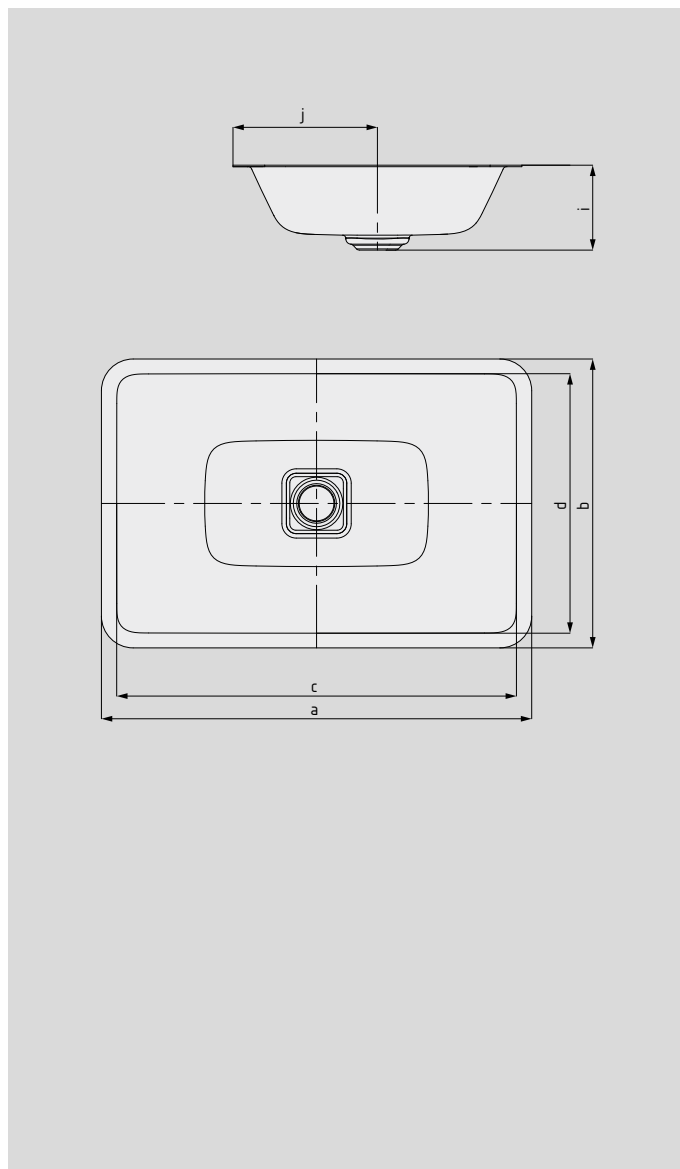

CONO UNDERCOUNTER WASHBASIN

- washbasin with premium character exudes elegance and harmony
- optimally integrated enamelled waste accentuates the underlying geometry of the washbasin
- perfectly complements the CONO range

Similar illustrations

Model No.		3087	3088
External length	a	569	869 mm
External width	b	382	382 mm
Internal length	c	532	832 mm
Internal width	d	348	348 mm
Distance basin surface to bottom edge of waste hole	i	112	112 mm
Distance rear edge to centre of waste hole	j	191	191 mm
Weight of the enamelled washbasin in kg		8,4	11,3