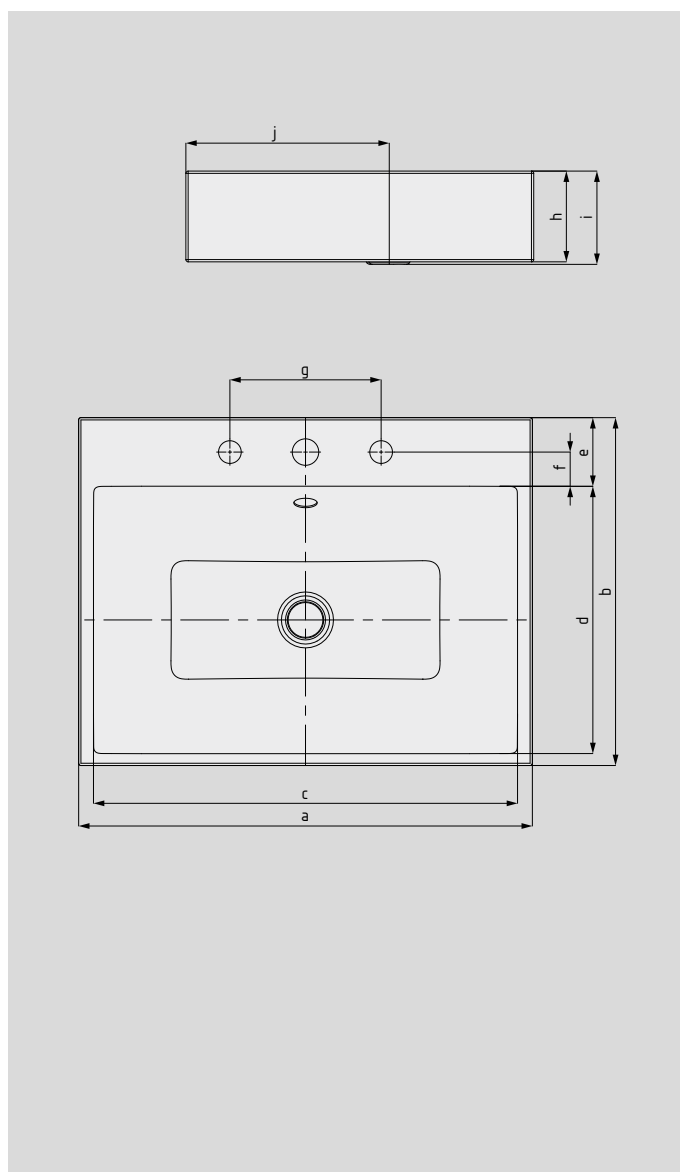

PURO COUNTERTOP WASHBASIN

(HEIGHT OF RIM 120 MM)

- elegant rectangular washbasin in a classically minimalist design
- reduced precise edges
- very generous interior dimensions
- clean and timeless lines – immortalised in long-lasting KALDEWEI steel enamel
- harmonises perfectly with the PURO bath series
- designed by Anke Salomon

Similar illustrations

Model No.		3156	3157	3158
External length	a	460	600	900 mm
External width	b	460	460	460 mm
Internal length	c	421	561	860 mm
Internal width	d	354	354	354 mm
Depth of tap deck	e	90,5	90,5	90,5 mm
Distance tap holes to edge	f	45	45	45 mm
Distance of tap holes	g	200	200	200 mm
Height of rim	h	120	120	120 mm
Distance basin surface to bottom edge of waste hole	i	115	125	125 mm
Distance rear edge to centre of waste hole	j	267,5	267,5	267,5 mm
Weight of the enamelled washbasin in kg		10,6	12,7	17,1