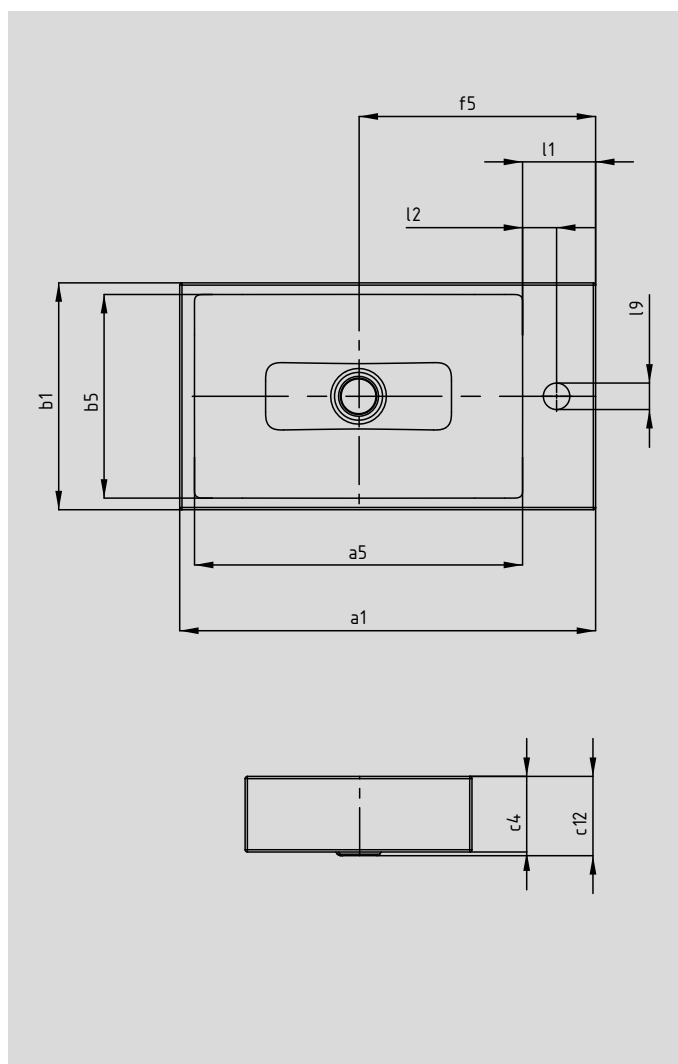

# PURO COUNTERTOP HANDBASIN- (TAP HOLE OPTIONALLY LEFT OR RIGHT)

- elegant rectangular washbasin in a classically minimalist design
- reduced precise edges
- very generous interior dimensions
- clean and timeless lines – immortalised in long-lasting KALDEWEI steel enamel
- harmonises perfectly with the PURO bathtub series
- designed by Anke Salomon

Similar illustration

Model No.		3166
External length	$a_1$	550 mm
Internal length	$a_5$	434 mm
External width	$b_1$	300 mm
Internal width	$b_5$	269 mm
Height of rim	$c_4$	100 mm
Distance basin surface to bottom edge of waste hole	$c_{12}$	105 mm
Distance outer edge to centre of waste hole	$f_5$	313,5 mm
Depth of tap deck	$l_1$	96 mm
Distance tap holes to edge	$l_2$	45 mm
Diameter of centre tap hole	$l_9$	35 mm
Weight of the enamelled washbasin in kg		8,2