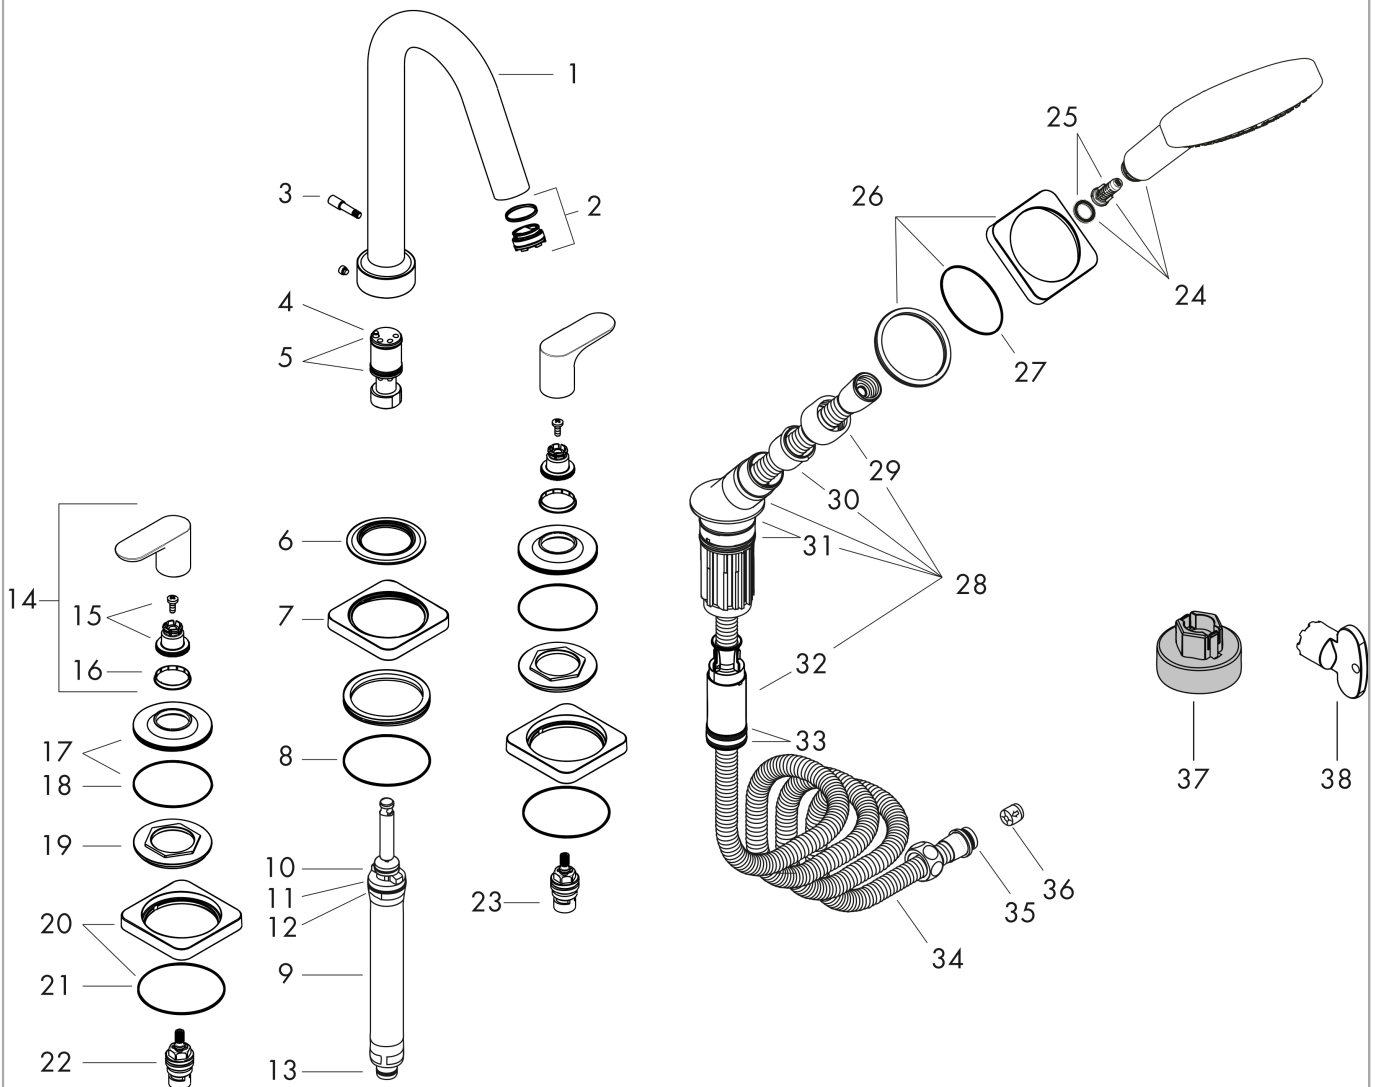

AXOR Citterio M
4-hole rim mounted bath mixer with lever handles and escutcheons
Finish: **Chrome** Article Number: **34444000**

Exploded Drawing

Year of production: >01/17

AXOR Citterio M
4-hole rim mounted bath mixer with lever handles and escutcheons
Finish: **Chrome** Article Number: **34444000**

Spare part list

Year of production: >01/17

Pos.		Article Number	PC	PU
1	spout cpl.	98997000	20	1
2	aerator M24x1 (30 l/min)	98998000	8	1
3	diverter knob	96774000	8	1
4	guide tube	92214000	10	1
5	O-ring 21x1,5	98219000	1	1
6	escutcheon for spout	98501000	12	1
7	escutcheon for spout	98509000	13	1
8	O-ring 60x3	98180000	1	1
9	selector assy	96775000	12	1
10	O-Ring 14x2,5	98189000	1	1
11	O-Ring 22x2	98185000	1	1
12	O-Ring 23x2,5	98183000	1	1
13	O-ring 9x2,5	98217000	1	1
14	handle	98999000	12	1
15	handle fixing set	94184000	2	1
16	set of color-rings cold / hot water	96319000	3	1
17	escutcheon for handle	98991000	12	1
18	O-ring 53x1	98424000	1	1
19	nut	98502000	12	1
20	escutcheon for handle	98508000	13	1
21	O-ring 60x2,5	98425000	3	1
22	shut off unit right closing	96350000	10	1
23	shut off unit left closing	96351000	10	1
24	handshower	26050000	99	1
25	filter insert	97708000	2	1
26	escutcheon for shower holder	92347000	16	1
27	O-ring 62x2,5	98461000	1	1
28	shower holder, assy	95996000	15	1
29	nut	97584000	5	1
30	insert for shower holder	96942000	4	1
31	O-ring 38x2,5	98198000	2	1
32	hose brake	98656000	6	1
33	O-Ring 28x2	98194000	1	1
34	shower hose 2,00 m	94148000	12	1