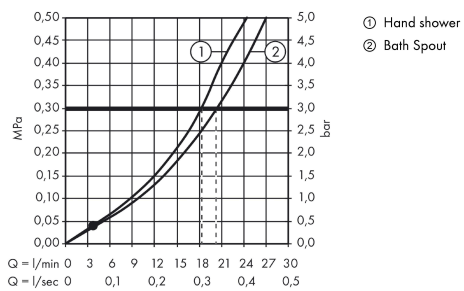

AXOR Citterio M
4-hole rim mounted bath mixer with lever handles and escutcheons
 Finish: **Chrome** Article Number: **34444000**

product features

- consists of: 4-hole rim mounted bath mixer, hand shower, shower hose, shower holder
- 2 functions
- projection: 135 mm
- spray type mixer: normal spray
- spray type hand shower: Rain, RainAir, WhirlAir
- maximum pull-out length of hand shower: 1.10 m
- maximum flow rate at 3 bar: 20 l/min
- ceramic valves hot/cold 90°
- diverter with automatic resetting
- non-return valve
- connection dimension: DN15
- connection type: basic set
- suitable for installation on bath rim
- min. operating pressure: 1 bar
- max. operating pressure: 10 bar

Technology

Product image

Scale drawing

AXOR Citterio M
4-hole rim mounted bath mixer with lever handles and escutcheons
 Finish: **Chrome** Article Number: **34444000**

Flowchart

AXOR Citterio M
4-hole rim mounted bath mixer with lever handles and escutcheons
 Finish: **Chrome** Article Number: **34444000**