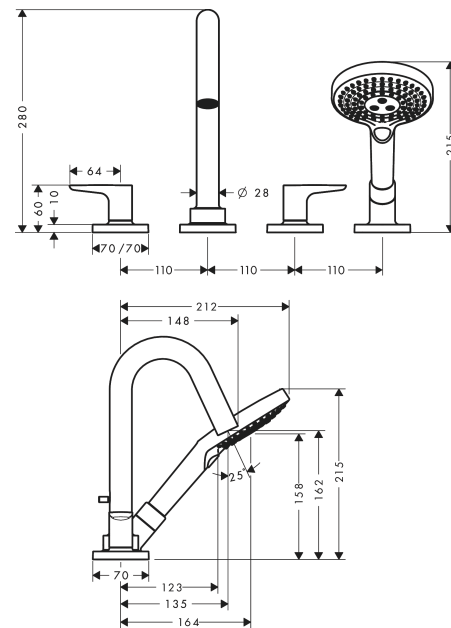

AXOR Citterio M
4-hole rim mounted bath mixer with lever handles and escutcheons
 Finish: **Chrome** Article Number: **34444000**

product features

- consists of: 4-hole rim mounted bath mixer, hand shower, shower hose, shower holder
- 2 functions
- projection: 135 mm
- spray type mixer: normal spray
- spray type hand shower: Rain, RainAir, WhirlAir
- maximum pull-out length of hand shower: 1.10 m
- maximum flow rate at 3 bar: 20 l/min
- ceramic valves hot/cold 90°
- diverter with automatic resetting
- non-return valve
- connection dimension: DN15
- connection type: basic set
- suitable for installation on bath rim
- min. operating pressure: 1 bar
- max. operating pressure: 10 bar

Technology

Product image

Scale drawing

AXOR Citterio M
4-hole rim mounted bath mixer with lever handles and escutcheons
 Finish: **Chrome** Article Number: **34444000**

Flowchart

AXOR Citterio M
4-hole rim mounted bath mixer with lever handles and escutcheons
 Finish: **Chrome** Article Number: **34444000**