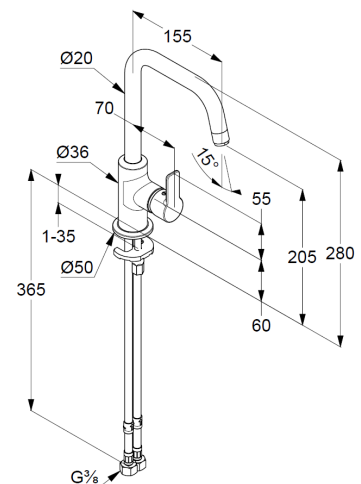

Technische Daten/ Technical Data

KLUDI PURE&EASY
single lever basin mixer
DN 15

Ref.:
370240565

Finishes:
05 chrome

Product description
Manufacturer KLUDI GmbH & Co. KG
Typ: KLUDI PURE&EASY
single lever basin mixer
Ref.: 370240565

basin mixer
single lever mixer
1-hole mounted
solid lever, metal
lateral actuation
aerator M18 PCA
ceramic cartridge
flow rate at 3 bar 5 l/min.
swivel spout (360°)
flexible hoses G $\frac{3}{8}$ DVGW approved
rapid installation set

Produktabbildung/ Product picture

Maßzeichnung/ Dimensional drawing

Durchfluss/ Flow rate