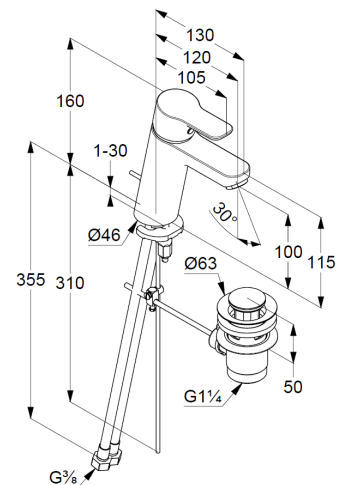

Technische Daten/ Technical Data

KLUDI PURE&EASY
single lever basin mixer 100
DN 15

Ref.:
372909165

Finishes:
91 white/chrome

Product description
Manufacturer KLUDI GmbH & Co. KG
Typ: KLUDI PURE&EASY
single lever basin mixer 100
Ref.: 372909165

basin mixer
single lever mixer
1-hole mounted
solid handle, metal
aerator M24 PCA
ceramic cartridge with hot water safety device
flow rate at 3 bar 5 l/min.
flexible hoses G $\frac{3}{8}$ DVGW approved
rapid installation set
pop up waste G1 $\frac{1}{4}$ metal

Produktabbildung/ Product picture

Maßzeichnung/ Dimensional drawing

Durchfluss/ Flow rate