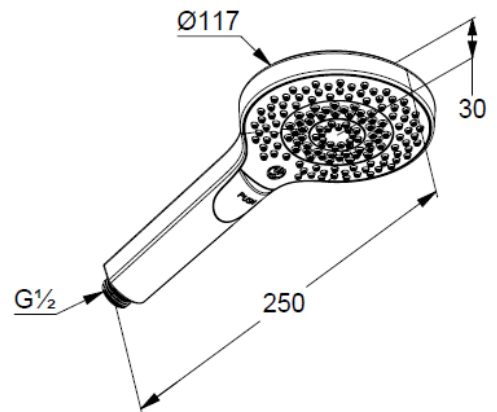

Technische Daten/ Technical Data

KLUDI xDIVE
hand shower 3 S
DN 15

Ref.: 6983005-00

Finishes:
05 chrome

Product description

Manufacturer KLUDI GmbH & Co. KG

Typ: KLUDI xDIVE

hand shower 3 S

Ref.: 6983005-00

hand shower 3 S

flow rate at 3 bar 15 l/min.

(with possibility of limiting to 9 l/ min.)

switch with button

3 spray pattern

Body/Hair/Skin

with cleaning system

connection G $\frac{1}{2}$

sieve seal

Produktabbildung/ Product picture

Maßzeichnung/ Dimensional drawing

Durchfluss/ Flow rate