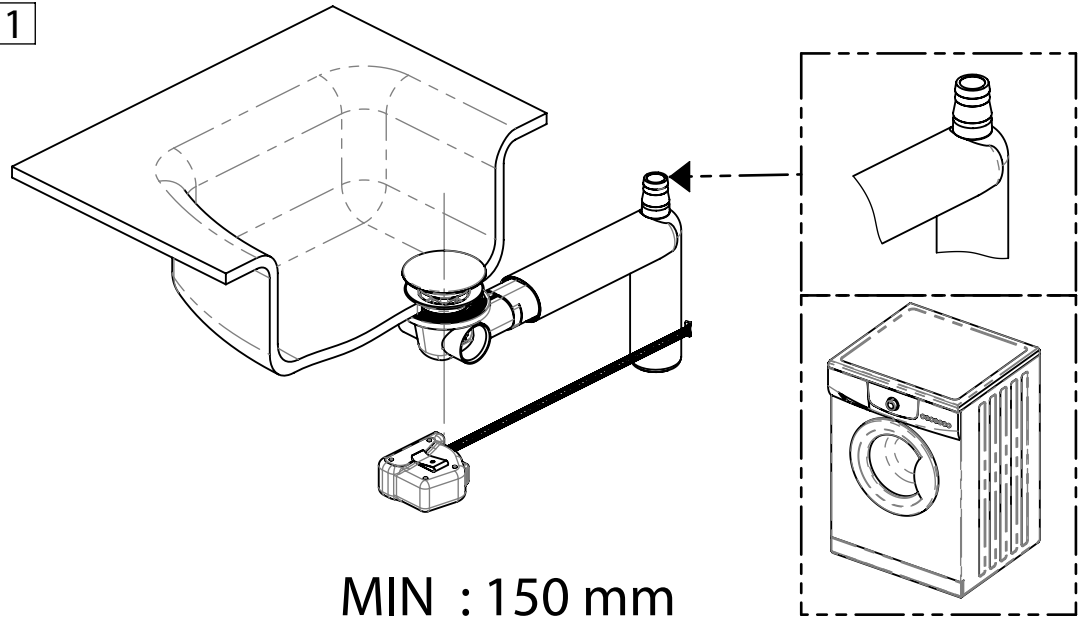

BRUCKNER

151.133.6

1

MIN : 150 mm
MAX : 290 mm

2

3

MAXIMUM
CUTTING

4

MAXIMUM
CUTTING
LENGTH 60 mm

5