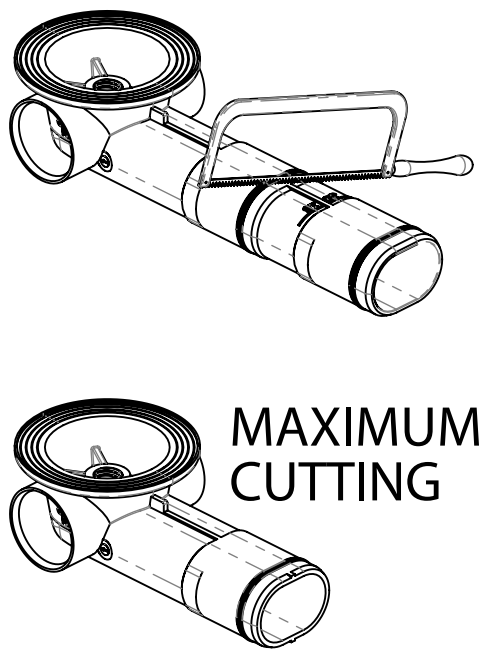

BRUCKNER

151.133.6

1

MIN : 150 mm
MAX : 290 mm

2

3

MAXIMUM
CUTTING

4

MAXIMUM
CUTTING
LENGTH 60 mm

5