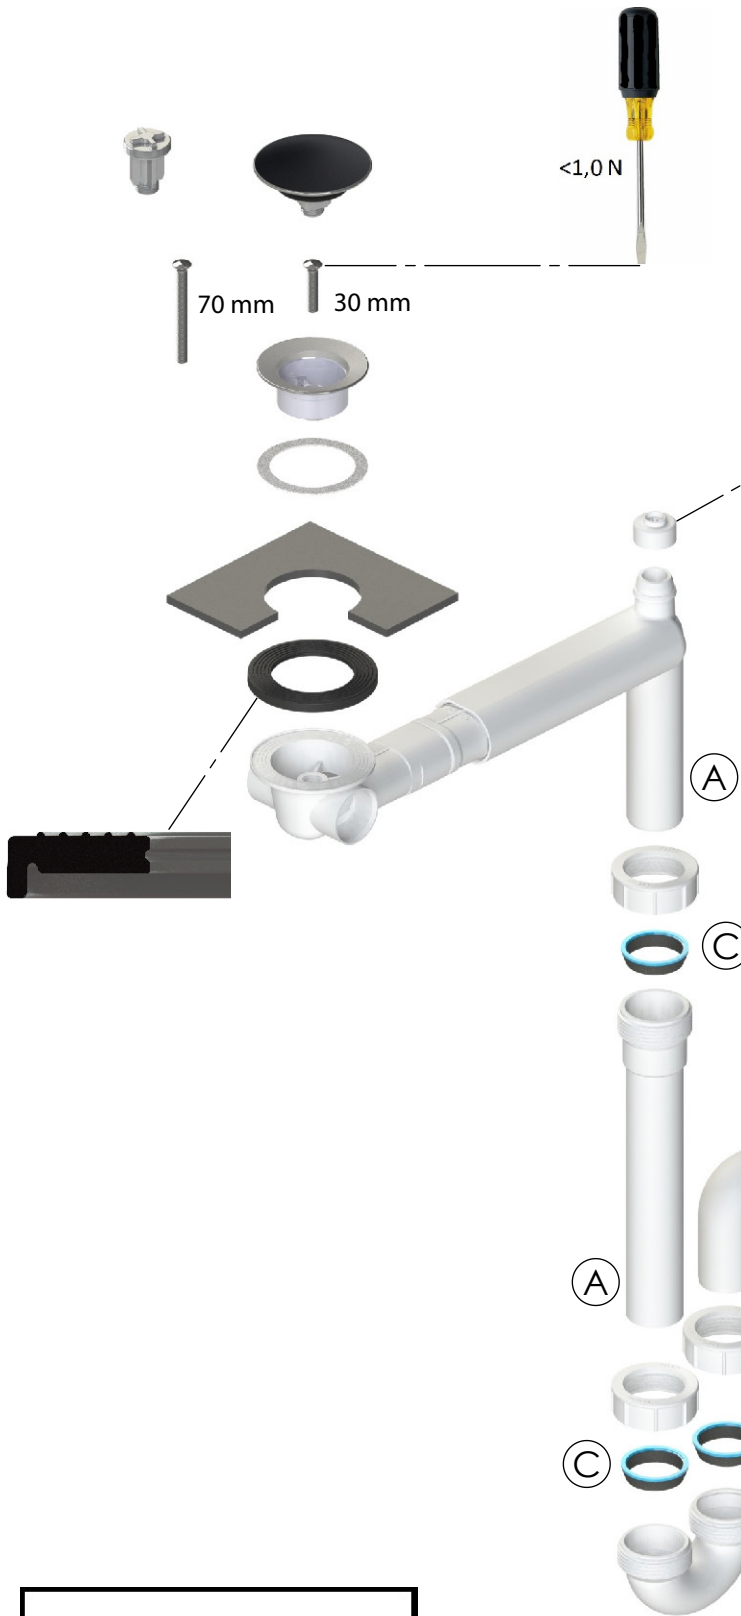

BRUCKNER

151.133.6

1

MIN : 150 mm
MAX : 290 mm

2

3

MAXIMUM
CUTTING

4

MAXIMUM
CUTTING
LENGTH 60 mm

5