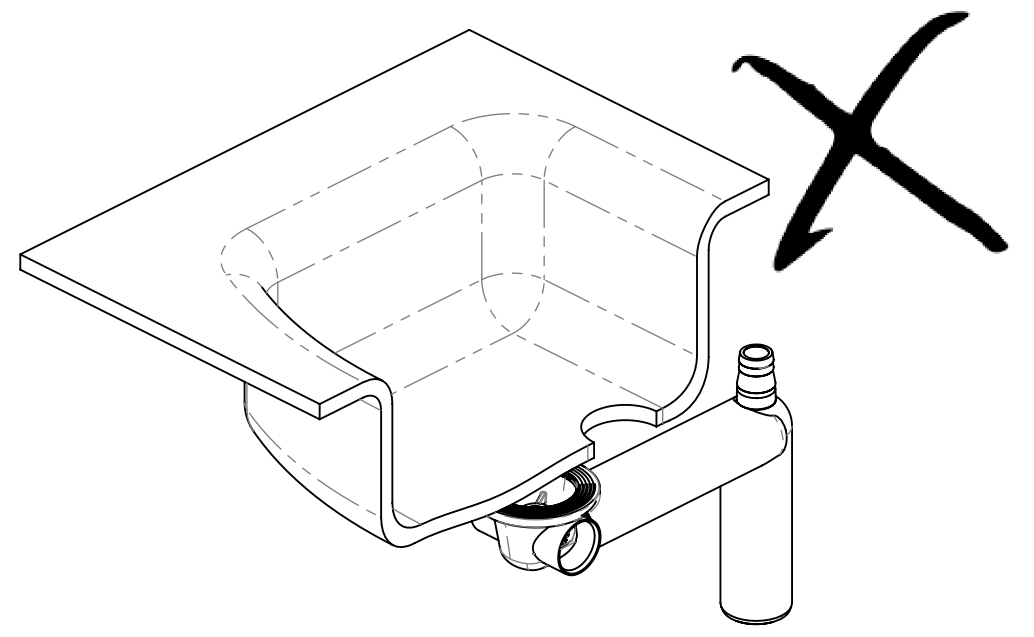

BRUCKNER

151.133.6

1

MIN : 150 mm
MAX : 290 mm

2

3

MAXIMUM
CUTTING

4

MAXIMUM
CUTTING
LENGTH 60 mm

5