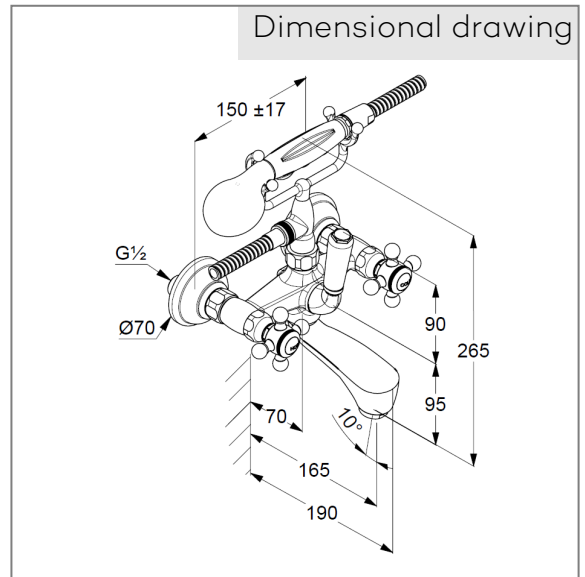

## Technical Data

KLUDI 1926  
bath and shower mixer  
DN 15

Ref:  
514414520

Finishes:  
45 gold plated 23 carat

Product description  
Manufacturer KLUDI GmbH & Co. KG  
Typ: KLUDI 1926  
bath and shower mixer  
Ref: 514414520  
bath and shower mixer DN 15  
two handle mixer  
wall mounted  
manual diverter: shower/ bath  
cross handle, metal  
Aerator M28  
protected against back flow  
shower outlet 1/2 inch  
ceramic headparts 180°  
flow rate at 3 bar = 23 l/ min.  
S-unions G 1/2 x 3/4

hand shower 1 S  
1 spray pattern  
connection 1/2"  
sieve seal

Shower hose  
plastic coated  
with metal-effect  
G 1/2 x G 1/2 x 1500 mm

Product picture

Dimensional drawing

Flow rate diagram