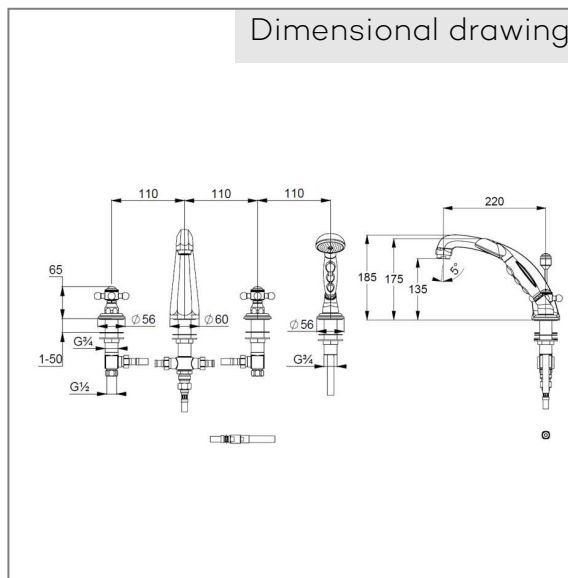

Technical Data

KLUDI 1926
concealed 4-hole bath/ shower mixer
DN 15

Ref:
515244520

Finishes:
45 gold plated 23 carat

Product description
Manufacturer KLUDI GmbH & Co. KG
Typ: KLUDI 1926
concealed 4-hole bath/ shower mixer
Ref.: 515244520
concealed 4-hole bath/ shower mixer DN 15
stand assembly
extractable hand shower
with shower holder
automatic diverter: shower/ bath
4-hole tiles deck mounted installation
cross handle, metal
aerator M28
protected against back flow
ceramic headparts 180°
flow rate at 3 bar = 23 l/ min.
fixed spout
shank-fixing
Hand shower hoses M15 x 1500 mm
without flexible high pressure supply tubes,
Article No. 7544605-00

hand shower 1 S
1 spray pattern
Volumen
sieve seal
connection 1/2"

Product picture

Dimensional drawing

Flow rate diagram