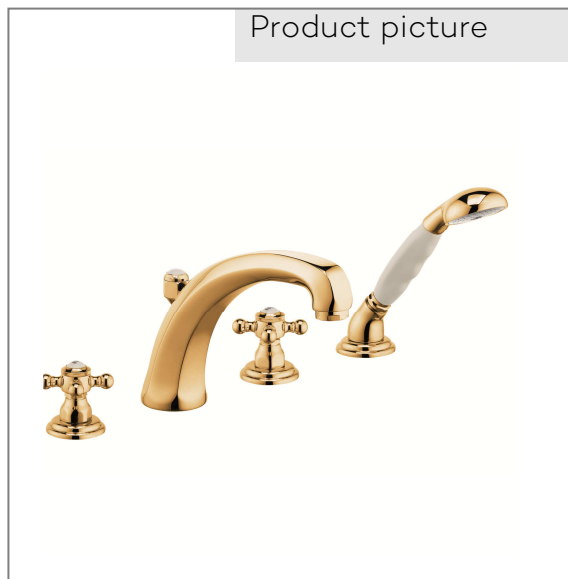

Technical Data

KLUDI 1926
concealed 4-hole bath/ shower mixer
DN 15

Ref:
515244520

Finishes:
45 gold plated 23 carat

Product description
Manufacturer KLUDI GmbH & Co. KG
Typ: KLUDI 1926
concealed 4-hole bath/ shower mixer
Ref.: 515244520
concealed 4-hole bath/ shower mixer DN 15
stand assembly
extractable hand shower
with shower holder
automatic diverter: shower/ bath
4-hole tiles deck mounted installation
cross handle, metal
aerator M28
protected against back flow
ceramic headparts 180°
flow rate at 3 bar = 23 l/ min.
fixed spout
shank-fixing
Hand shower hoses M15 x 1500 mm
without flexible high pressure supply tubes,
Article No. 7544605-00

hand shower 1 S
1 spray pattern
Volumen
sieve seal
connection 1/2"

Product picture

Dimensional drawing

Flow rate diagram