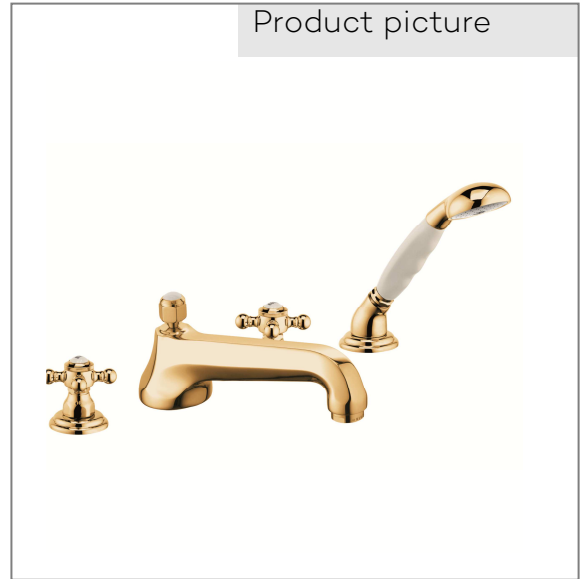

Technical Data

KLUDI 1926
concealed 4-hole bath/ shower mixer
DN 15

Ref.:
515254520

Finishes:
45 gold plated 23 carat

Product description
Manufacturer KLUDI GmbH & Co. KG
Typ: KLUDI 1926
concealed 4-hole bath/ shower mixer
Ref.: 515254520
concealed 4-hole bath/ shower mixer DN 15
stand assembly
extractable hand shower
with shower holder
automatic diverter: shower/ bath
4-hole tiles deck mounted installation
cross handle, metal
aerator M28
protected against back flow
ceramic headparts 180°
flow rate at 3 bar = 22 l/ min.
fixed spout
shank-fixing
Hand shower hoses M15 x 1500 mm
without flexible high pressure supply tubes,
Article No. 7544605-00

hand shower 1 S
1 spray pattern
Volumen
sieve seal
connection 1/2"

Product picture

Dimensional drawing

Flow rate diagram