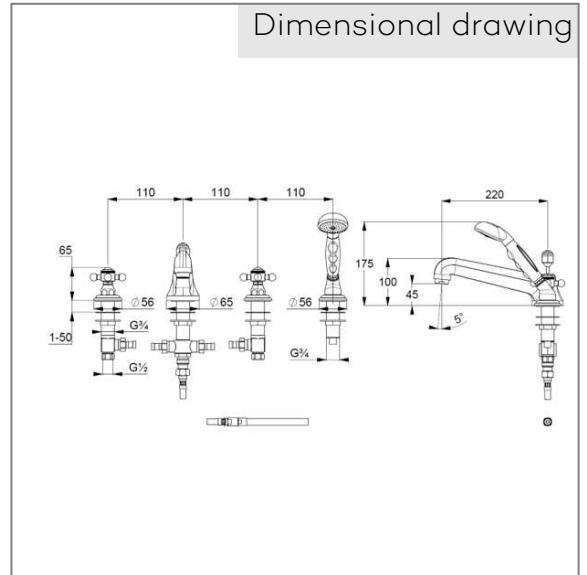

Technical Data

KLUDI 1926
concealed 4-hole bath/ shower mixer
DN 15

Ref.:
515254520

Finishes:
45 gold plated 23 carat

Product description
Manufacturer KLUDI GmbH & Co. KG
Typ: KLUDI 1926
concealed 4-hole bath/ shower mixer
Ref.: 515254520
concealed 4-hole bath/ shower mixer DN 15
stand assembly
extractable hand shower
with shower holder
automatic diverter: shower/ bath
4-hole tiles deck mounted installation
cross handle, metal
aerator M28
protected against back flow
ceramic headparts 180°
flow rate at 3 bar = 22 l/ min.
fixed spout
shank-fixing
Hand shower hoses M15 x 1500 mm
without flexible high pressure supply tubes,
Article No. 7544605-00

hand shower 1 S
1 spray pattern
Volumen
sieve seal
connection 1/2"

Product picture

Dimensional drawing

Flow rate diagram