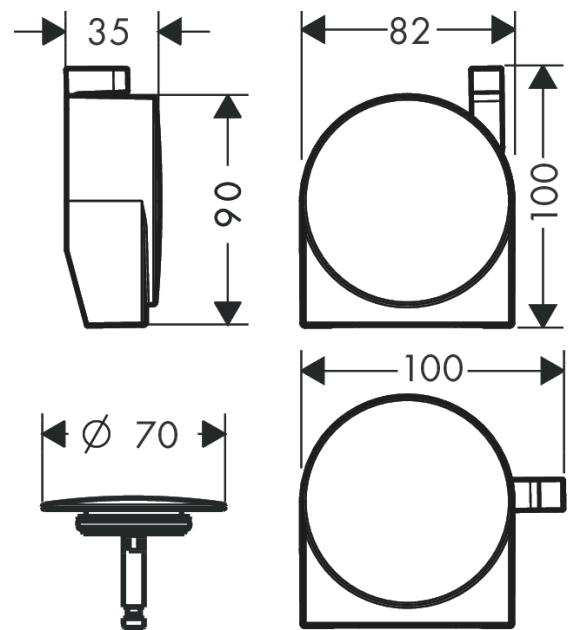

#### product features

- consists of: cover, security plug
- TÜV certified
- suitable for standard and special bath tubs
- wide flood jet
- jet former can be adjusted by 30°
- maximum flow rate at 3 bar: 19 l/min

### Scale drawing

### Flowchart

**Exafill S**  
**Finish set bath filler, waste and overflow set**  
 Finish: **Brushed Bronze** Article Number: **58117140**

**Exploded Drawing**

Year of production: >11/16

**Exafill S**

**Finish set bath filler, waste and overflow set**

Finish: **Brushed Bronze** Article Number: **58117140**

**Spare part list**

Year of production: >11/16

Pos.	Description	Article Number	PC	PU
1	spout body	97576000	11	1
2	support	95968140	58	1
3	cover	97575140	58	1
4	plug	96153140	58	1
5	O-ring 36x3,5	98066000	1	1
6	hexagon socket screw M5x25	97658000	3	1
a	laminator	95742000	1	1