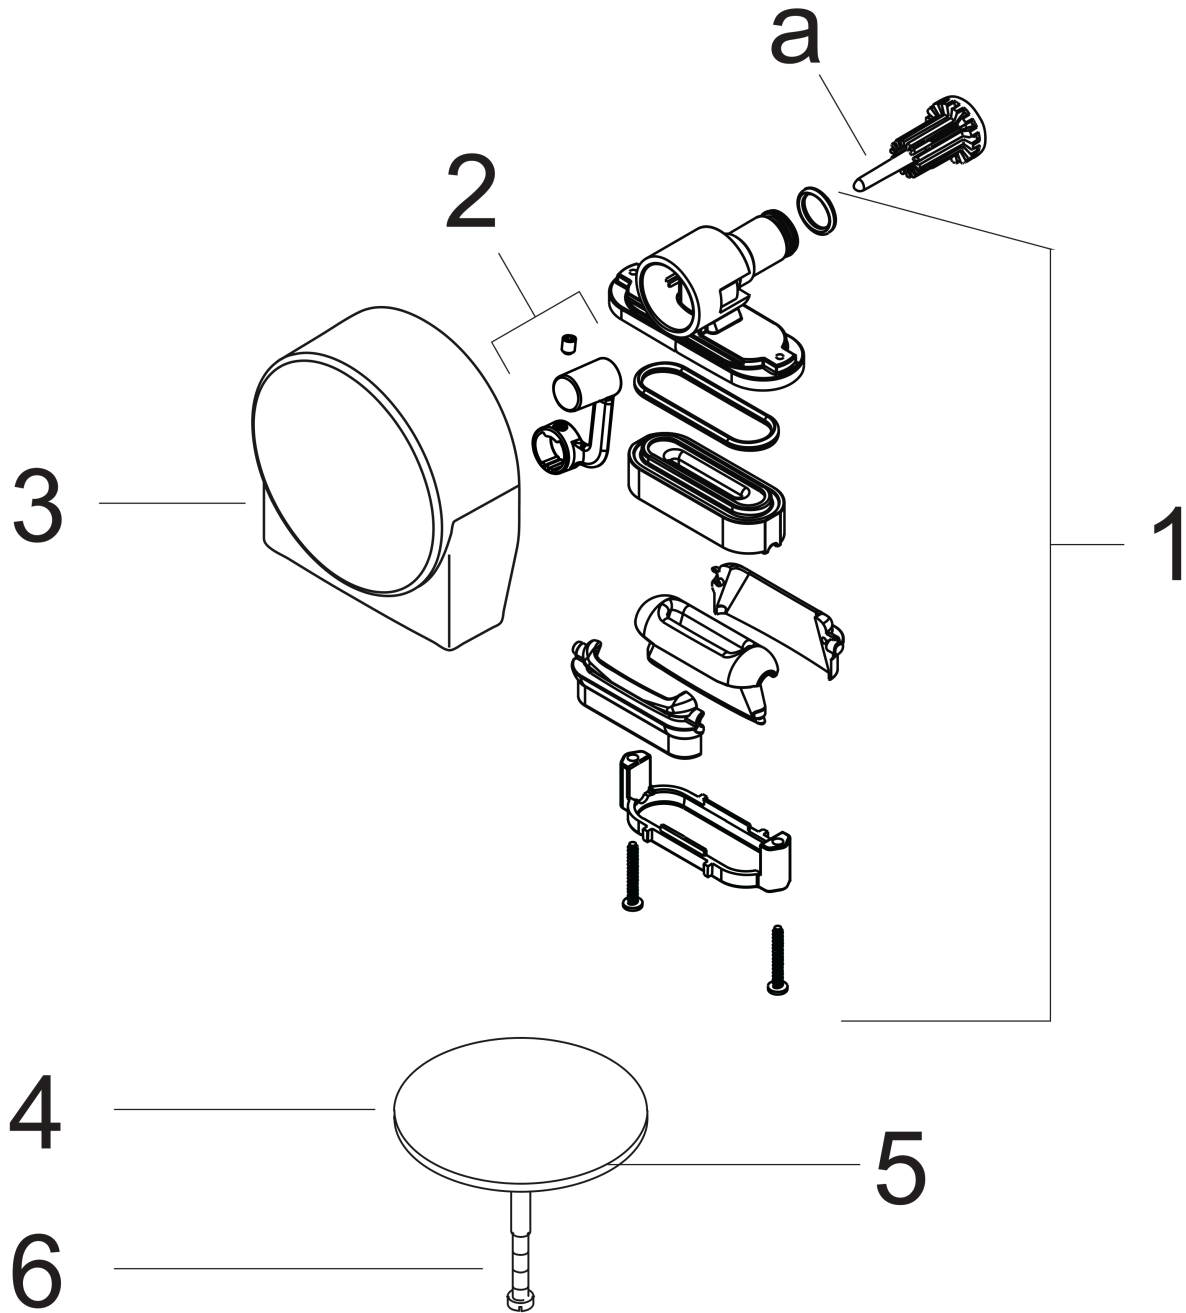

#### product features

- consists of: cover, security plug
- TÜV certified
- suitable for standard and special bath tubs
- wide flood jet
- jet former can be adjusted by 30°
- maximum flow rate at 3 bar: 19 l/min

### Scale drawing

### Flowchart

**Exafill S**  
**Finish set bath filler, waste and overflow set**  
 Finish: **Brushed Bronze** Article Number: **58117140**

**Exploded Drawing**

Year of production: >11/16

**Exafill S**

**Finish set bath filler, waste and overflow set**

Finish: **Brushed Bronze** Article Number: **58117140**

**Spare part list**

Year of production: >11/16

Pos.	Description	Article Number	PC	PU
1	spout body	97576000	11	1
2	support	95968140	58	1
3	cover	97575140	58	1
4	plug	96153140	58	1
5	O-ring 36x3,5	98066000	1	1
6	hexagon socket screw M5x25	97658000	3	1
a	laminator	95742000	1	1