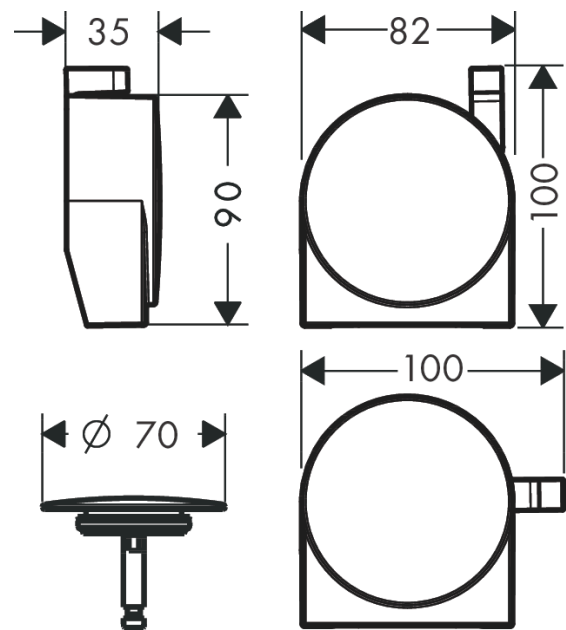

#### product features

- consists of: cover, security plug
- TÜV certified
- suitable for standard and special bath tubs
- wide flood jet
- jet former can be adjusted by 30°
- maximum flow rate at 3 bar: 19 l/min

### Scale drawing

### Flowchart

**Exafill S**  
**Finish set bath filler, waste and overflow set**  
 Finish: **Matt White** Article Number: **58117700**

Exploded Drawing

Year of production: >11/19

**Exafill S**

**Finish set bath filler, waste and overflow set**

Finish: **Matt White** Article Number: **58117700**

**Spare part list**

Year of production: >11/19

Pos.	Description	Article Number	PC	PU
1	spout body	97576000	11	1
2	support	95968700	58	1
3	cover	97575700	58	1
4	plug	96153700	58	1
5	O-ring 36x3,5	98066000	1	1
6	hexagon socket screw M5x25	97658000	3	1
a	laminator	95742000	1	1