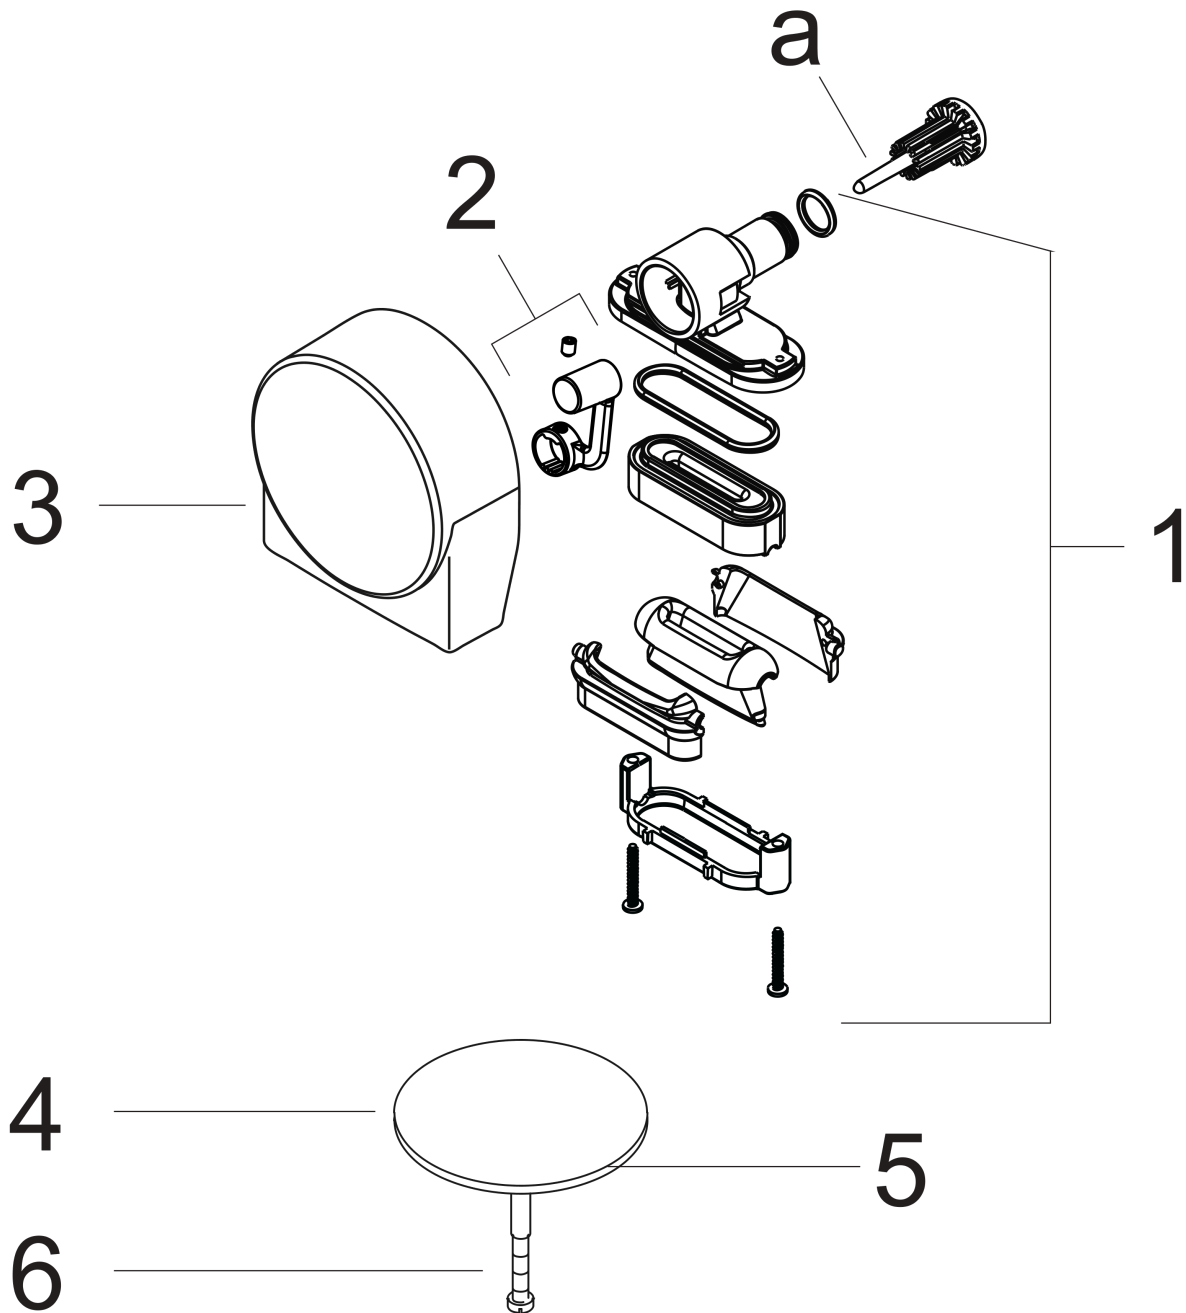

#### product features

- consists of: cover, security plug
- TÜV certified
- suitable for standard and special bath tubs
- wide flood jet
- jet former can be adjusted by 30°
- maximum flow rate at 3 bar: 19 l/min

### Scale drawing

### Flowchart

**Exafill S**  
**Finish set bath filler, waste and overflow set**  
 Finish: **Matt White** Article Number: **58117700**

Exploded Drawing

Year of production: >11/19

**Exafill S**

**Finish set bath filler, waste and overflow set**

Finish: **Matt White** Article Number: **58117700**

**Spare part list**

Year of production: >11/19

Pos.	Description	Article Number	PC	PU
1	spout body	97576000	11	1
2	support	95968700	58	1
3	cover	97575700	58	1
4	plug	96153700	58	1
5	O-ring 36x3,5	98066000	1	1
6	hexagon socket screw M5x25	97658000	3	1
a	laminator	95742000	1	1