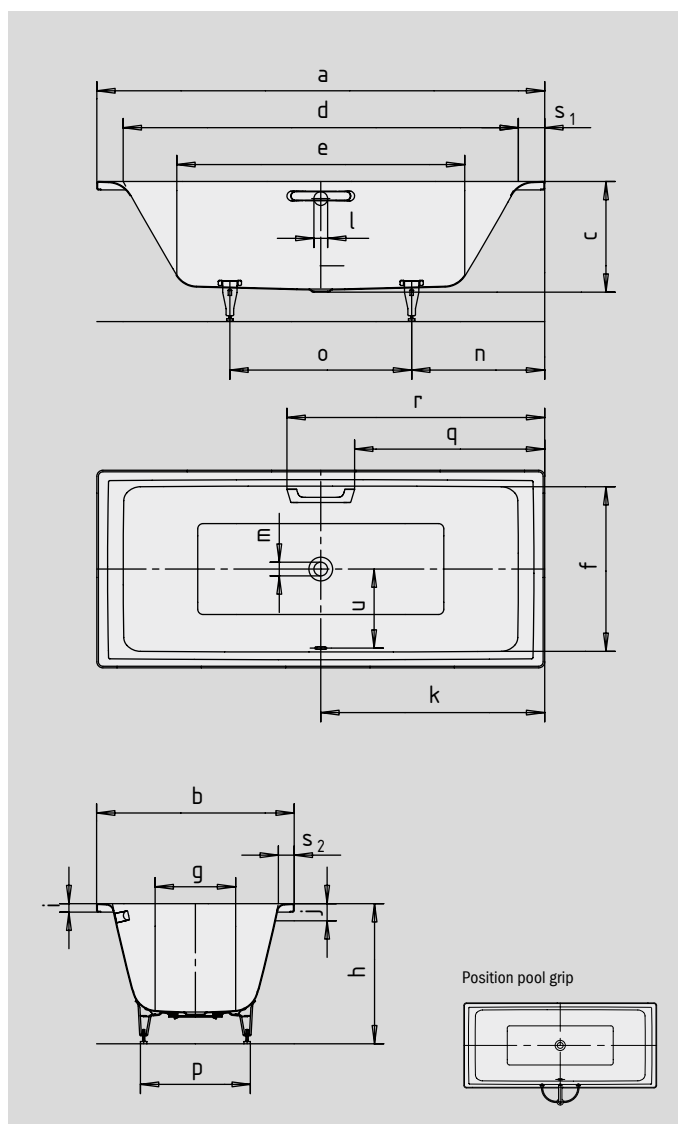

# PURO DUO

- pure simplicity and unpretentious elegance are what distinguish these baths
- bathing with a friend: two identical back rests and centrally positioned waste
- classic four-cornered model
- made of KALDEWEI steel enamel

Similar illustration

To order the bath with pre-drilled grip holes on one side, please order model xxxx**1011**xxxx.

## GRIP ELEGANT PURISM

Model No.		663	664	665
External length	a	1700	1800	1900 mm
External width	b	750	800	900 mm
Depth	c	420	420	420 mm
Internal length (top)	d	1500	1600	1700 mm
<b>Internal length (bottom)</b>	<b>e</b>	<b>1020</b>	<b>1120</b>	<b>1220 mm</b>
Internal width (top)	f	630	680	780 mm
Internal width (bottom)	g	460	510	615 mm
Height with feet	h	540-575	545-572	540-575 mm
Height of rim	i	32	32	32 mm
Distance top edge to centre of overflow hole	j	65	65	65 mm
Distance bath edge (foot) to centre of drain hole	k	850	900	950 mm
Diameter of overflow hole	l	52	52	52 mm
Diameter of drain hole	m	52	52	52 mm
Distance foot end of bath edge to centre of foot	n	545	535	585 mm
Distance between the feet	o	605	730	730 mm
Max. width of feet	p	465	510	605 mm
Distance bath edge (foot end) to where grip/handle starts	q	722	772	822 mm
Distance bath edge (foot end) to where grip/handle ends	r	978	1028	1078 mm
Width of rim (foot end; head end; lengthwise)	s <sub>1</sub> ; s <sub>2</sub> ; s <sub>3</sub>	100; 60	100; 60	100; 60 mm
Distance between centre holes	u	305	330	380 mm
Water volume** in litres		122	165	217
Weight of the enamelled bath in kg		48	54	61
Anti-slip		348 x 348	348 x 348	348 x 348 mm
Full anti-slip		876 x 252	924 x 348	1020 x 396 mm

Subject to technical alterations, tolerances and errors. Similar illustration.  
 \*\* 70 litres displacement on average.

**KALDEWEI**