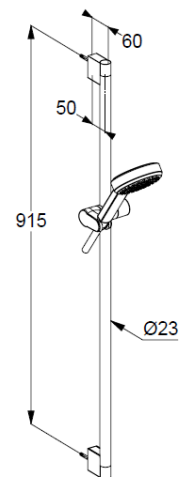

Technische Daten/ Technical Data

KLUDI sDIVE
shower set 1 S
DN 15

Ref.: 6891005-00

Finishes:
05 chrome

Product description

Manufacturer KLUDI GmbH & Co. KG

Typ: KLUDI sDIVE

shower set 1 S

Ref.: 6891005-00

hand shower 1 S

flow rate at 3 bar 15 l/min.

(with possibility of limiting to 9 l/ min.)

1 spray pattern

with cleaning system

connection G½

sieve seal

shower hose

plastic coated

with metal-effect

with conical nuts

anti twist

G½ x G½ x 1600mm

wall rail 900mm

height-adjustable hand shower holder

with fixing material

for rigid wall mounting

Produktabbildung/ Product picture

Maßzeichnung/ Dimensional drawing

Durchfluss/ Flow rate