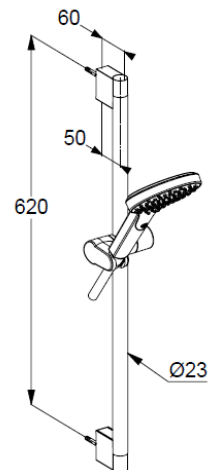

anti twist

G½ x G½ x 1600mm

wall rail 600mm

height-adjustable hand shower holder

with fixing material

for rigid wall mounting

### Produktabbildung/ Product picture

### Maßzeichnung/ Dimensional drawing