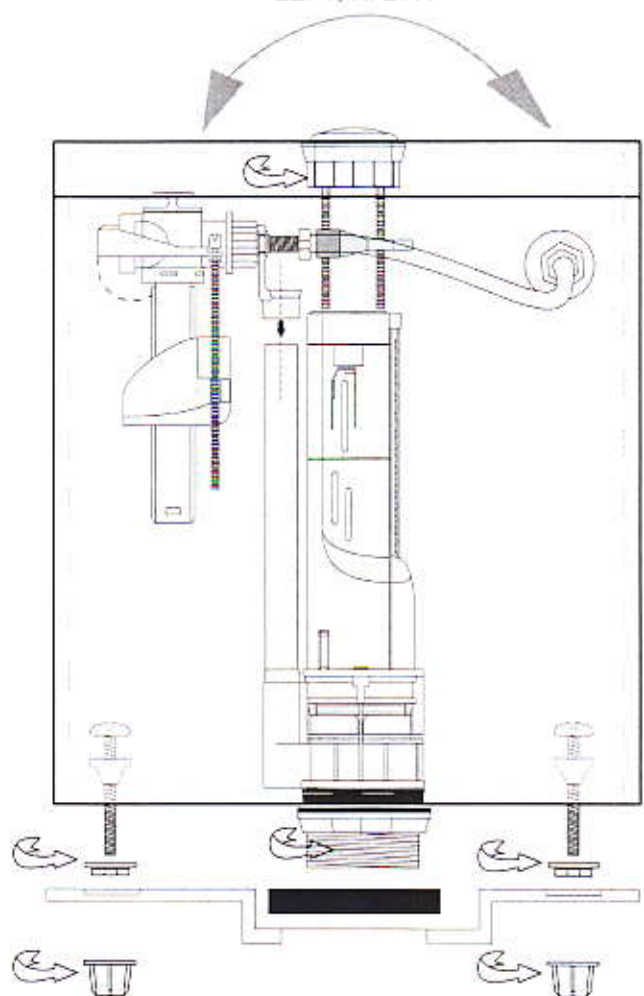

KERASAN

DX/SX
LEFT/RIGHT

entrata acqua alta
high inlet water