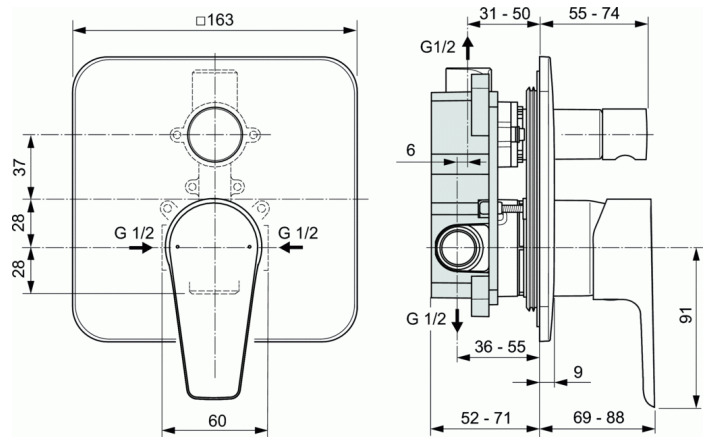

### Built-in bath & shower mixer

Kit 1 + Kit 2 version (complete set)

47 mm Click cartridge

Automatic diverter

Metal handle with red and blue indicator

A7189AA - Chrome plated plastic escutcheon

A7189U4 - Metal escutcheon