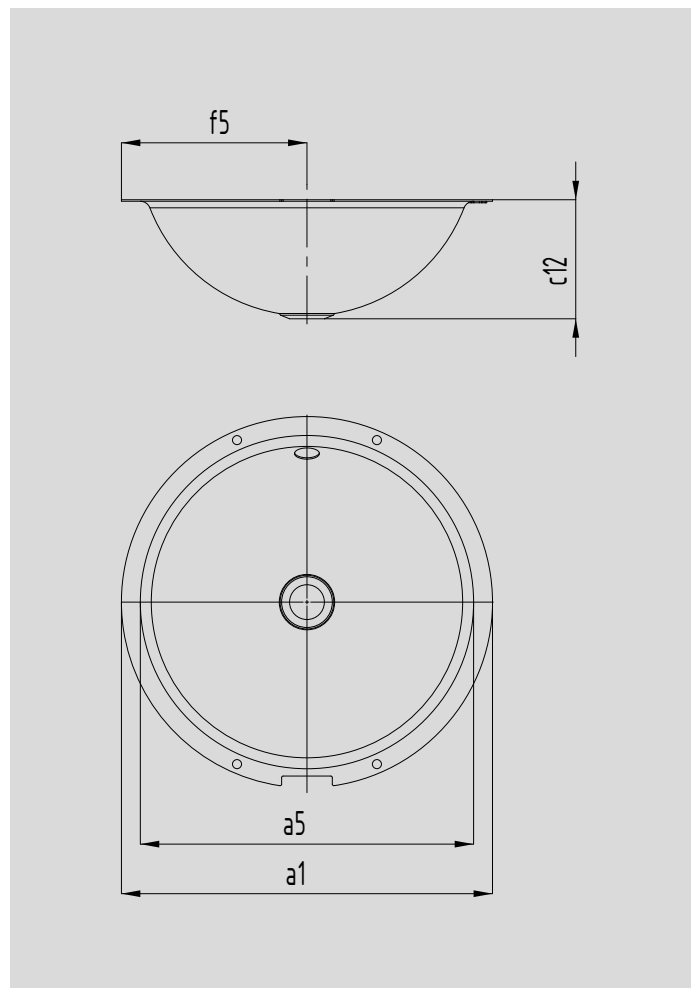

CLASSIC UNDERCOUNTER WASHBASIN

- elegant and timeless design
- flowing interior shape allows simple and effective unity with your chosen vanity unit or console
- maximised space is achieved for your bathroom accessories & fittings
- perfect match with CLASSIC range
- made of KALDEWEI steel enamel

Similar illustrations

Model No.		NEW	NEW
		3183	3182
External length	a1	405	464,5 mm
Internal length	a5	360	420 mm
Distance basin surface to bottom edge of waste hole	c12	137	157 mm
Distance outer edge to centre of waste hole	f5	202,5	232,2 mm
Weight of the enamelled washbasin in kg		5,76	7,26