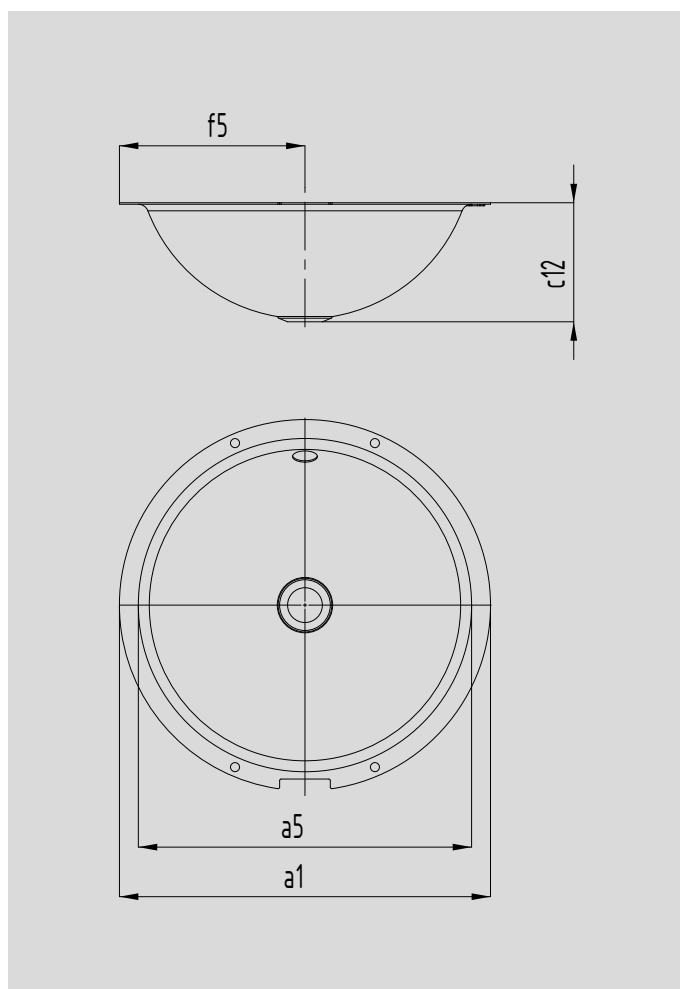

CLASSIC UNDERCOUNTER WASHBASIN

- elegant and timeless design
- flowing interior shape allows simple and effective unity with your chosen vanity unit or console
- maximised space is achieved for your bathroom accessories & fittings
- perfect match with CLASSIC range
- made of KALDEWEI steel enamel

Similar illustrations

Model No.		NEW	NEW
		3183	3182
External length	a1	405	464,5 mm
Internal length	a5	360	420 mm
Distance basin surface to bottom edge of waste hole	c12	137	157 mm
Distance outer edge to centre of waste hole	f5	202,5	232,2 mm
Weight of the enamelled washbasin in kg		5,76	7,26