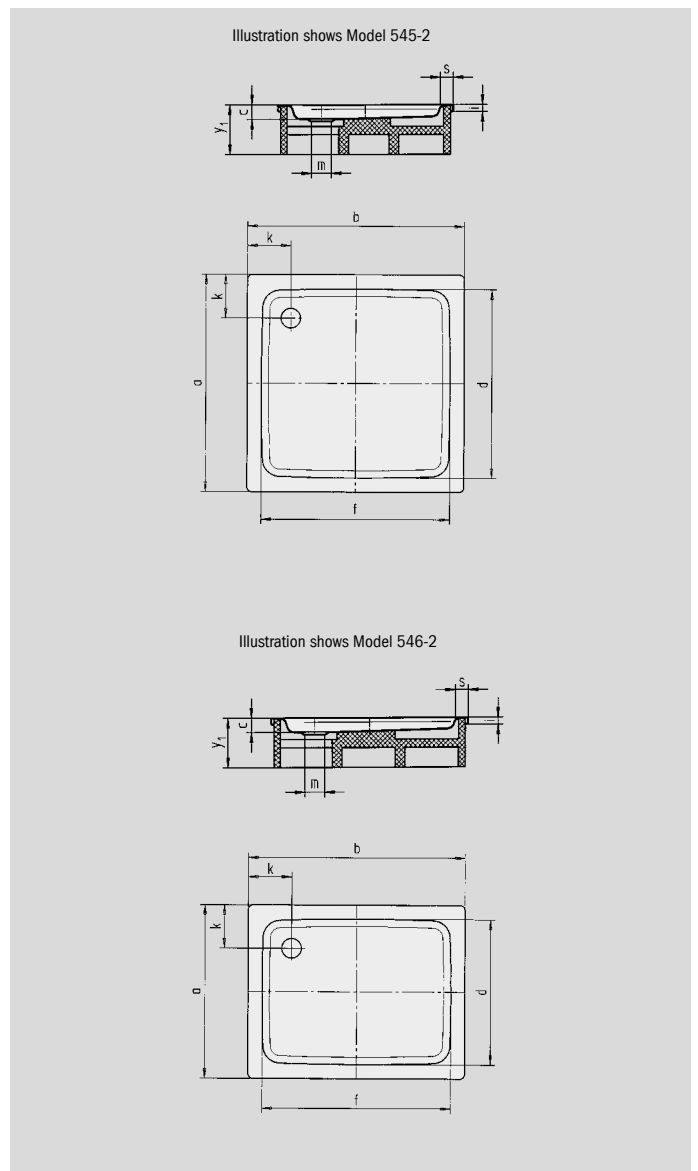

DUSCHPLAN

- a classic among shower trays
- modern, clear design only 65 mm deep
- available in rectangular or square design
- made of KALDEWEI steel enamel 3,5 mm

Similar illustration

Model No.		554	542	547	543	544	545	416	546	418
External length	a	750	800	700	750	800	900	750	800	900 mm
External width	b	800	800	900	900	900	900	1000	1000	1000 mm
Depth	c	65	65	65	65	65	65	65	65	65 mm
Internal length	d	620	670	570	620	670	770	620	670	770 mm
Internal width	f	670	670	770	770	770	770	870	870	870 mm
Height of rim	i	32	32	32	32	32	32	32	32	32 mm
Distance tray edge to centre of drain hole	k	200	200	200	200	200	200	200	200	200 mm
Diameter of drain hole	m	90	90	90	90	90	90	90	90	90 mm
Width of rim	s	65	65	65	65	65	65	65	65	65 mm
Height with support	y ₁	160	160	160	160	160	160	160	160	160 mm
Weight of the enamelled shower tray in kg		18	19	19	20	21	24	22	23	26
Anti-slip		Ø 435	Ø 435	Ø 435	Ø 435	Ø 435	Ø 588	Ø 435	Ø 588	Ø 588 mm