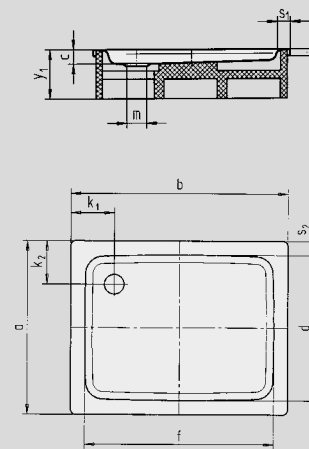

DUSCHPLAN

- a classic among shower trays
- modern, clear design only 65 mm deep
- available in rectangular or square design
- made of KALDEWEI steel enamel 3,5 mm

Similar illustration

Illustration shows Model 392-2

Illustration shows Model 419-2

| Model No. | | 392 | 419 | 415 | 417 | 555 | 420 | 421 | 422 |
|--|---------------------------------|-------|--------|--------|----------|-------|--------|--------|----------|
| External length | a | 1000 | 900 | 700 | 750 | 800 | 900 | 1000 | 1200 mm |
| External width | b | 1000 | 1100 | 1200 | 1200 | 1200 | 1200 | 1200 | 1200 mm |
| Depth | c | 65 | 65 | 65 | 65 | 65 | 65 | 65 | 65 mm |
| Internal length | d | 870 | 770 | 570 | 570 | 670 | 770 | 870 | 1070 mm |
| Internal width | f | 870 | 970 | 1070 | 1070 | 1070 | 1070 | 1070 | 1070 mm |
| Height of rim | i | 32 | 32 | 32 | 32 | 32 | 32 | 32 | 32 mm |
| Distance tray edge to centre of drain hole | k ₁ ; k ₂ | 200 | 200 | 200 | 200, 225 | 200 | 200 | 200 | 200 mm |
| Diameter of drain hole | m | 90 | 90 | 90 | 90 | 90 | 90 | 90 | 90 mm |
| Width of rim | s ₁ ; s ₂ | 65 | 65, 65 | 65, 65 | 65, 90 | 65 | 65, 65 | 65, 65 | 65 mm |
| Height with support | y ₁ | 160 | 160 | 160 | 160 | 160 | 160 | 160 | 160 mm |
| Weight of the enamelled shower tray in kg | | 28 | 28 | 24 | 26 | 26 | 31 | 34 | 40 |
| Anti-slip | | Ø 588 | Ø 588 | Ø 435 | Ø 435 | Ø 588 | Ø 588 | Ø 588 | Ø 588 mm |