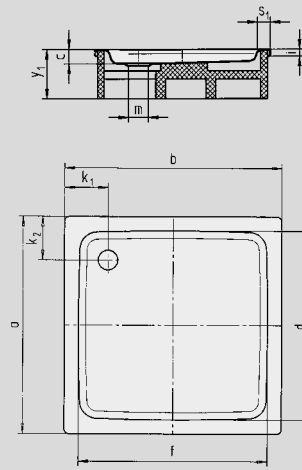

DUSCHPLAN

- a classic among shower trays
- modern, clear design only 65 mm deep
- available in rectangular or square design
- made of KALDEWEI steel enamel 3,5 mm

Similar illustration

Illustration shows Model 392-2

Illustration shows Model 419-2

| Model No. | | 392 | 419 | 415 | 417 | 555 | 420 | 421 | 422 |
|--|---------------------------------|-------|--------|--------|----------|-------|--------|--------|----------|
| External length | a | 1000 | 900 | 700 | 750 | 800 | 900 | 1000 | 1200 mm |
| External width | b | 1000 | 1100 | 1200 | 1200 | 1200 | 1200 | 1200 | 1200 mm |
| Depth | c | 65 | 65 | 65 | 65 | 65 | 65 | 65 | 65 mm |
| Internal length | d | 870 | 770 | 570 | 570 | 670 | 770 | 870 | 1070 mm |
| Internal width | f | 870 | 970 | 1070 | 1070 | 1070 | 1070 | 1070 | 1070 mm |
| Height of rim | i | 32 | 32 | 32 | 32 | 32 | 32 | 32 | 32 mm |
| Distance tray edge to centre of drain hole | k ₁ ; k ₂ | 200 | 200 | 200 | 200, 225 | 200 | 200 | 200 | 200 mm |
| Diameter of drain hole | m | 90 | 90 | 90 | 90 | 90 | 90 | 90 | 90 mm |
| Width of rim | s ₁ ; s ₂ | 65 | 65, 65 | 65, 65 | 65, 90 | 65 | 65, 65 | 65, 65 | 65 mm |
| Height with support | y ₁ | 160 | 160 | 160 | 160 | 160 | 160 | 160 | 160 mm |
| Weight of the enamelled shower tray in kg | | 28 | 28 | 24 | 26 | 26 | 31 | 34 | 40 |
| Anti-slip | | Ø 588 | Ø 588 | Ø 435 | Ø 435 | Ø 588 | Ø 588 | Ø 588 | Ø 588 mm |